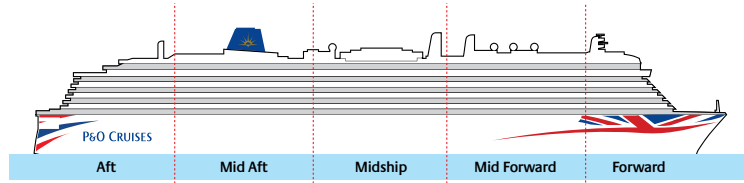

184,700 tonnes
Entered service in 2022
Normal operating capacity: 5,200 guests and 1,800 crew

If you'd like to view these deck plans in a little more detail, you can view PDF versions online at pocruises.com

For more information on selecting the right cabin for you see pages 14-15.