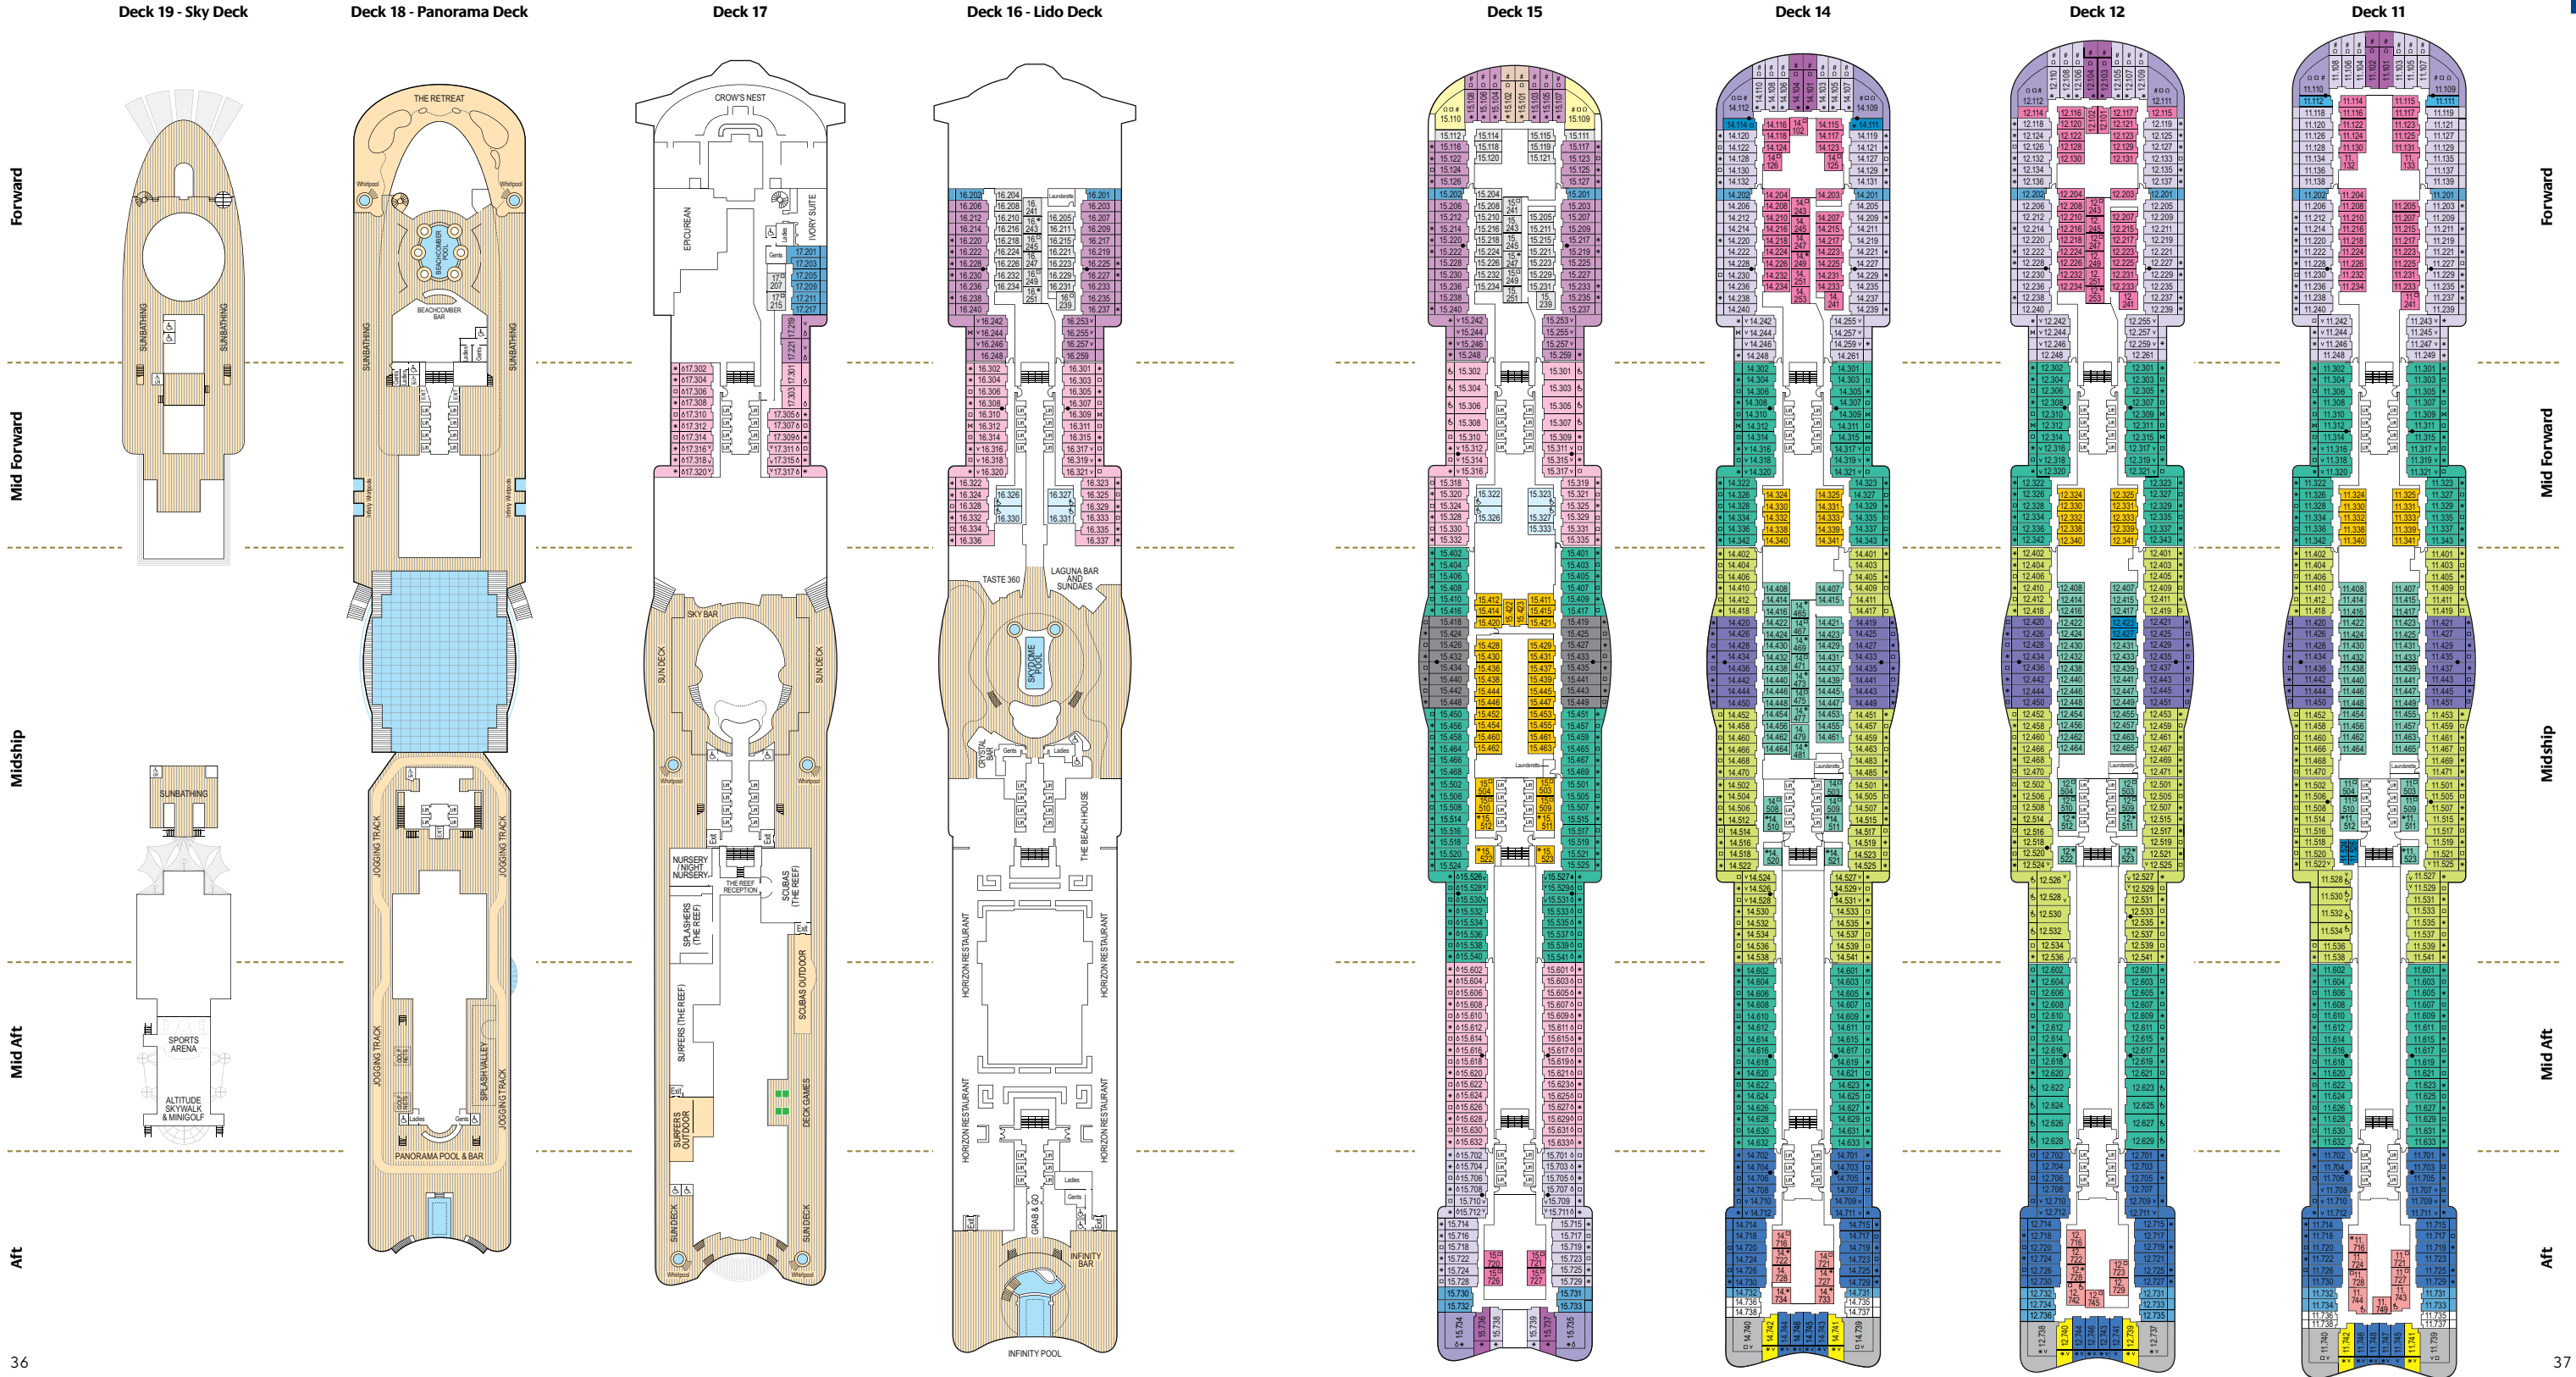

184,700 tonnes
Entered service in 2022
Normal operating capacity: 5,200 guests and 1,800 crew

If you'd like to view these deck plans in a little more detail, you can view PDF versions online at pocruises.com

Sea view cabins

Standard: Decks 4 & 5

Inside cabins

Larger: Decks 4, 5, 9, 11 & 14

Standard: all cabin decks

Single cabins

Balcony: Decks 9, 11 & 14

Inside: Decks 5, 8, 9, 12 & 14

Cabin Notes

- Cabin has one additional bed in the form of a single sofa bed
- Cabin has two additional beds, one in the form of a single sofa bed and one in the form of a pull-down bed
- Cabins with interconnecting doors
- # Steel fronted balcony
- † Cabin has no balcony and is visible from Promenade Deck
- ∅ Balcony is shaded
- v Balconies visible from above, neighbouring balconies and/or Promenade Deck
- △ Cabins have obstructed view
- Ω Restricted access to balcony during high winds
- ⊞ These cabins can accommodate the storage of compact foldable mobility aids for use outside the cabin
- ♿ All adapted cabins and partially adapted cabins are shower only. Please note PB, PC, PD, PE and PF adapted grades are partially adapted cabins. These are standard cabins that have accessible elements and are suitable to guests bringing non-motorised upright assistive mobility devices and who do not require the use of a wheelchair, scooter or other similar assistive devices.

Suites

Suite: Decks 9, 10, 11, 12, 14 & 15

Family Sea view Suite: Promenade Deck

Conservatory Mini-suite: Promenade & Deck 9

Balcony cabins

Deluxe with Sofa: Promenade & Decks 9, 10, 11, 12, 14 & 15

Standard with Sofa: Promenade, Lido & Decks 5, 9, 10, 11, 12, 14, 15 & 17