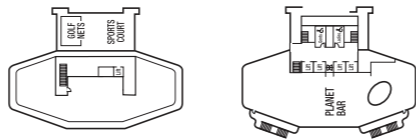

Deck 19 - Sky Deck   Deck 18 - Ocean Deck

Deck 10 - C Deck   Deck 9 - D Deck   Deck 8 - E Deck   Deck 7 - Prom Deck   Deck 6 - F Deck   Deck 5 - P Deck

Deck 17 - Sun Deck   Deck 16 - Aqua Deck   Deck 15 - Lido Deck   Deck 14 - Riviera Deck   Deck 12 - A Deck   Deck 11 - B Deck

Forward   Mid Forward   Midship   Mid Aft   Aft

Deck 10 - C Deck   Deck 9 - D Deck   Deck 8 - E Deck   Deck 7 - Prom Deck   Deck 6 - F Deck   Deck 5 - P Deck

Forward   Mid Forward   Midship   Mid Aft   Aft

G Deck