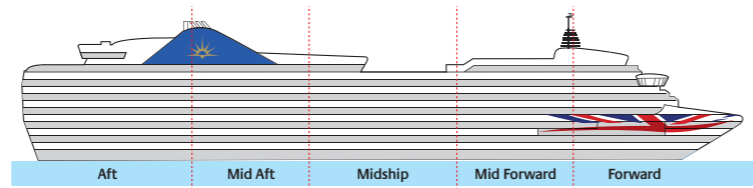

115,055 tonnes
Entered service in 2010
Normal operating capacity: 3,100 guests and 1,250 crew

If you'd like to view these deck plans in a little more detail, you can view PDF versions online at pocruises.com

For more information on selecting the right cabin for you see pages 32-33.

To find out more about Azura's cabins, visit pocruises.com/Azura

Suites

Penthouse: Deck A
Suite: Lido, Riviera & Decks A, C, D & E

Balcony cabins

Superior Deluxe: Decks D & E
Standard: Lido, Riviera & Decks A, B, C, D & E

Sea view cabins

Standard: Decks E & F
Part obstructed view: Lido & Deck E
Obstructed view: Deck E

Inside cabins

Larger: Riviera Deck
Standard: Lido, Riviera & Decks A, B, C, D, E & F

Single cabins

Sea view: Deck F
Inside: Deck F

A1
B2 B4 B5 BE
DA DB DD DE
HA HB HC HD HE HF
LB LC LE LF
MB MC ME MF
NB NC NF
OB
PA PB PC PD PE PF
RC
SC

Cabin Notes

- Cabin has one additional bed in the form of a single sofa bed
- Cabin has one additional bed in the form of a pull-down bed
- ** Cabin has two additional beds in the form of a double sofa bed
- Cabin has two additional beds in the form of pull-down beds
- Fixed twin beds
- # Steel fronted balcony
- v Balcony visible from above and/or neighbouring balconies
- ♣ Balcony is partially shaded
- ♿ All adapted cabins have a shower only
- ⊠ Part obstructed view
- **Note:** all pull-down beds in twin cabins are accessible via a ladder. When pull-down beds are in use, lower beds cannot be converted to a double. Balconies in the forward section of the ship can be overlooked by the bridge.
- **BE Suites:** D105 and D106 are large suites consisting of two bedrooms, two bathrooms with bath and shower, a lounge and a large balcony. These suites are suitable for sharing couples or families.
- **B5 Suites:** please note that suites L106 and L107 do not feature a dressing area, and they have a standard bath with a fixed shower attachment. They have a view over the observation deck area and a low metal fronted balcony which may not be suitable for younger children.