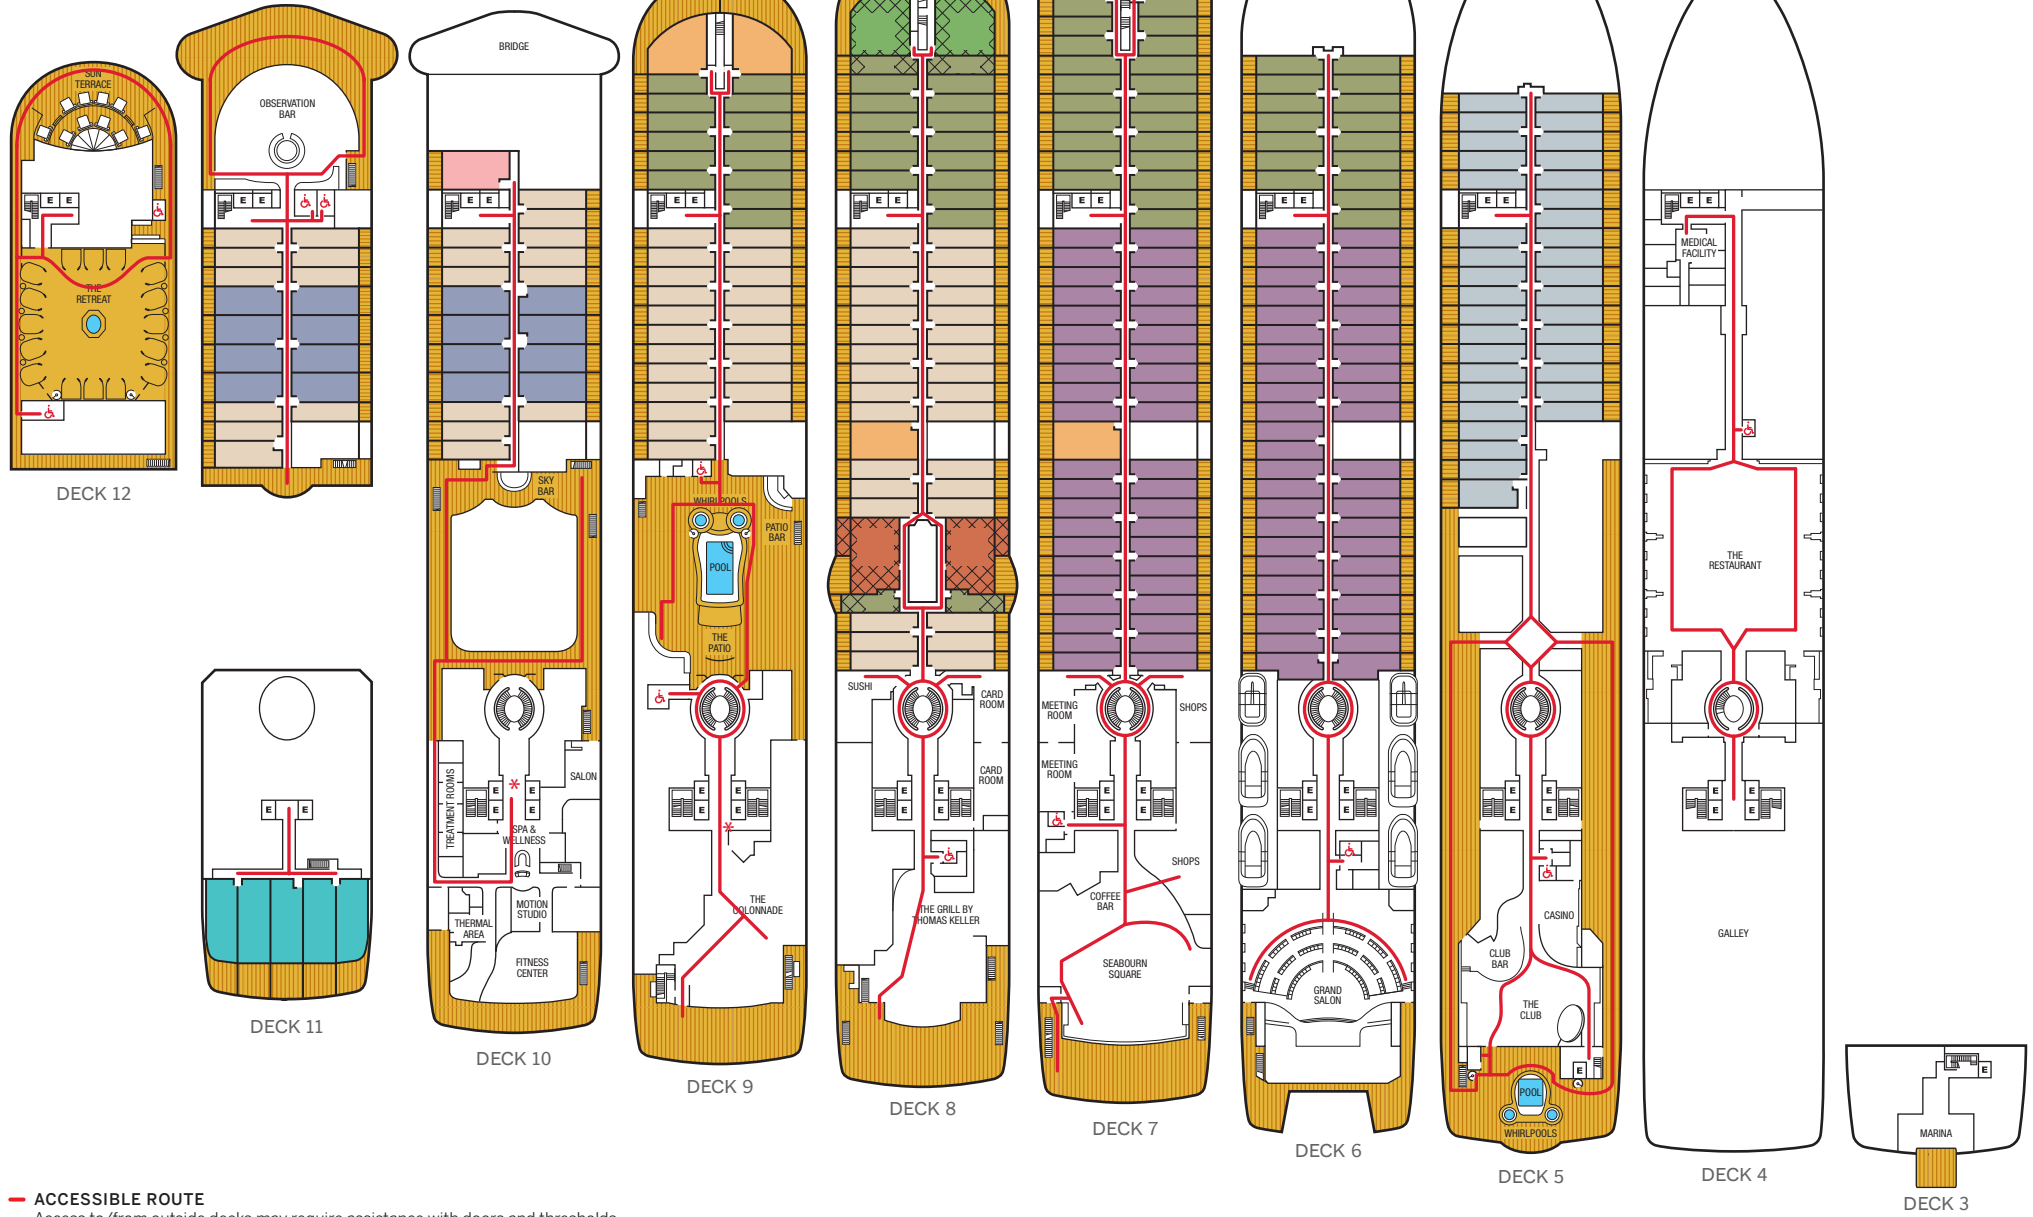

Seabourn Encore Seabourn Ovation

ACCESSIBLE ROUTES

Effective on Seabourn Encore: Feb 19, 2022
and Seabourn Ovation: Mar 27, 2022

- ACCESSIBLE ROUTE**
Access to/from outside decks may require assistance with doors and thresholds.
- * PREFERRED ROUTE TO SPA**
Via aft elevators on Deck 9. Secondary route via external deck on Deck 10.
- ♿ ACCESSIBLE RESTROOM**

NOTE: Deck plan shown is for illustration purposes. Seabourn reserves the right to make amendments and changes. Effective 11/10/21.

DECK 12
DECK 10
DECK 8
DECK 6
DECK 4

DECK 11
DECK 9
DECK 7
DECK 5
DECK 3