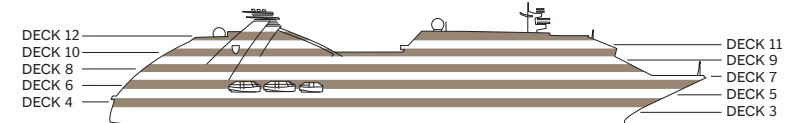

Seabourn Encore Seabourn Ovation

ACCESSIBLE ROUTES

Effective on Seabourn Encore: Feb 19, 2022
and Seabourn Ovation: Mar 27, 2022

- ACCESSIBLE ROUTE**
Access to/from outside decks may require assistance with doors and thresholds.
- * PREFERRED ROUTE TO SPA**
Via aft elevators on Deck 9. Secondary route via external deck on Deck 10.
- ♿ ACCESSIBLE RESTROOM**

NOTE: Deck plan shown is for illustration purposes. Seabourn reserves the right to make amendments and changes. Effective 11/10/21.

DECK 12
DECK 10
DECK 8
DECK 6
DECK 4

DECK 11
DECK 9
DECK 7
DECK 5
DECK 3