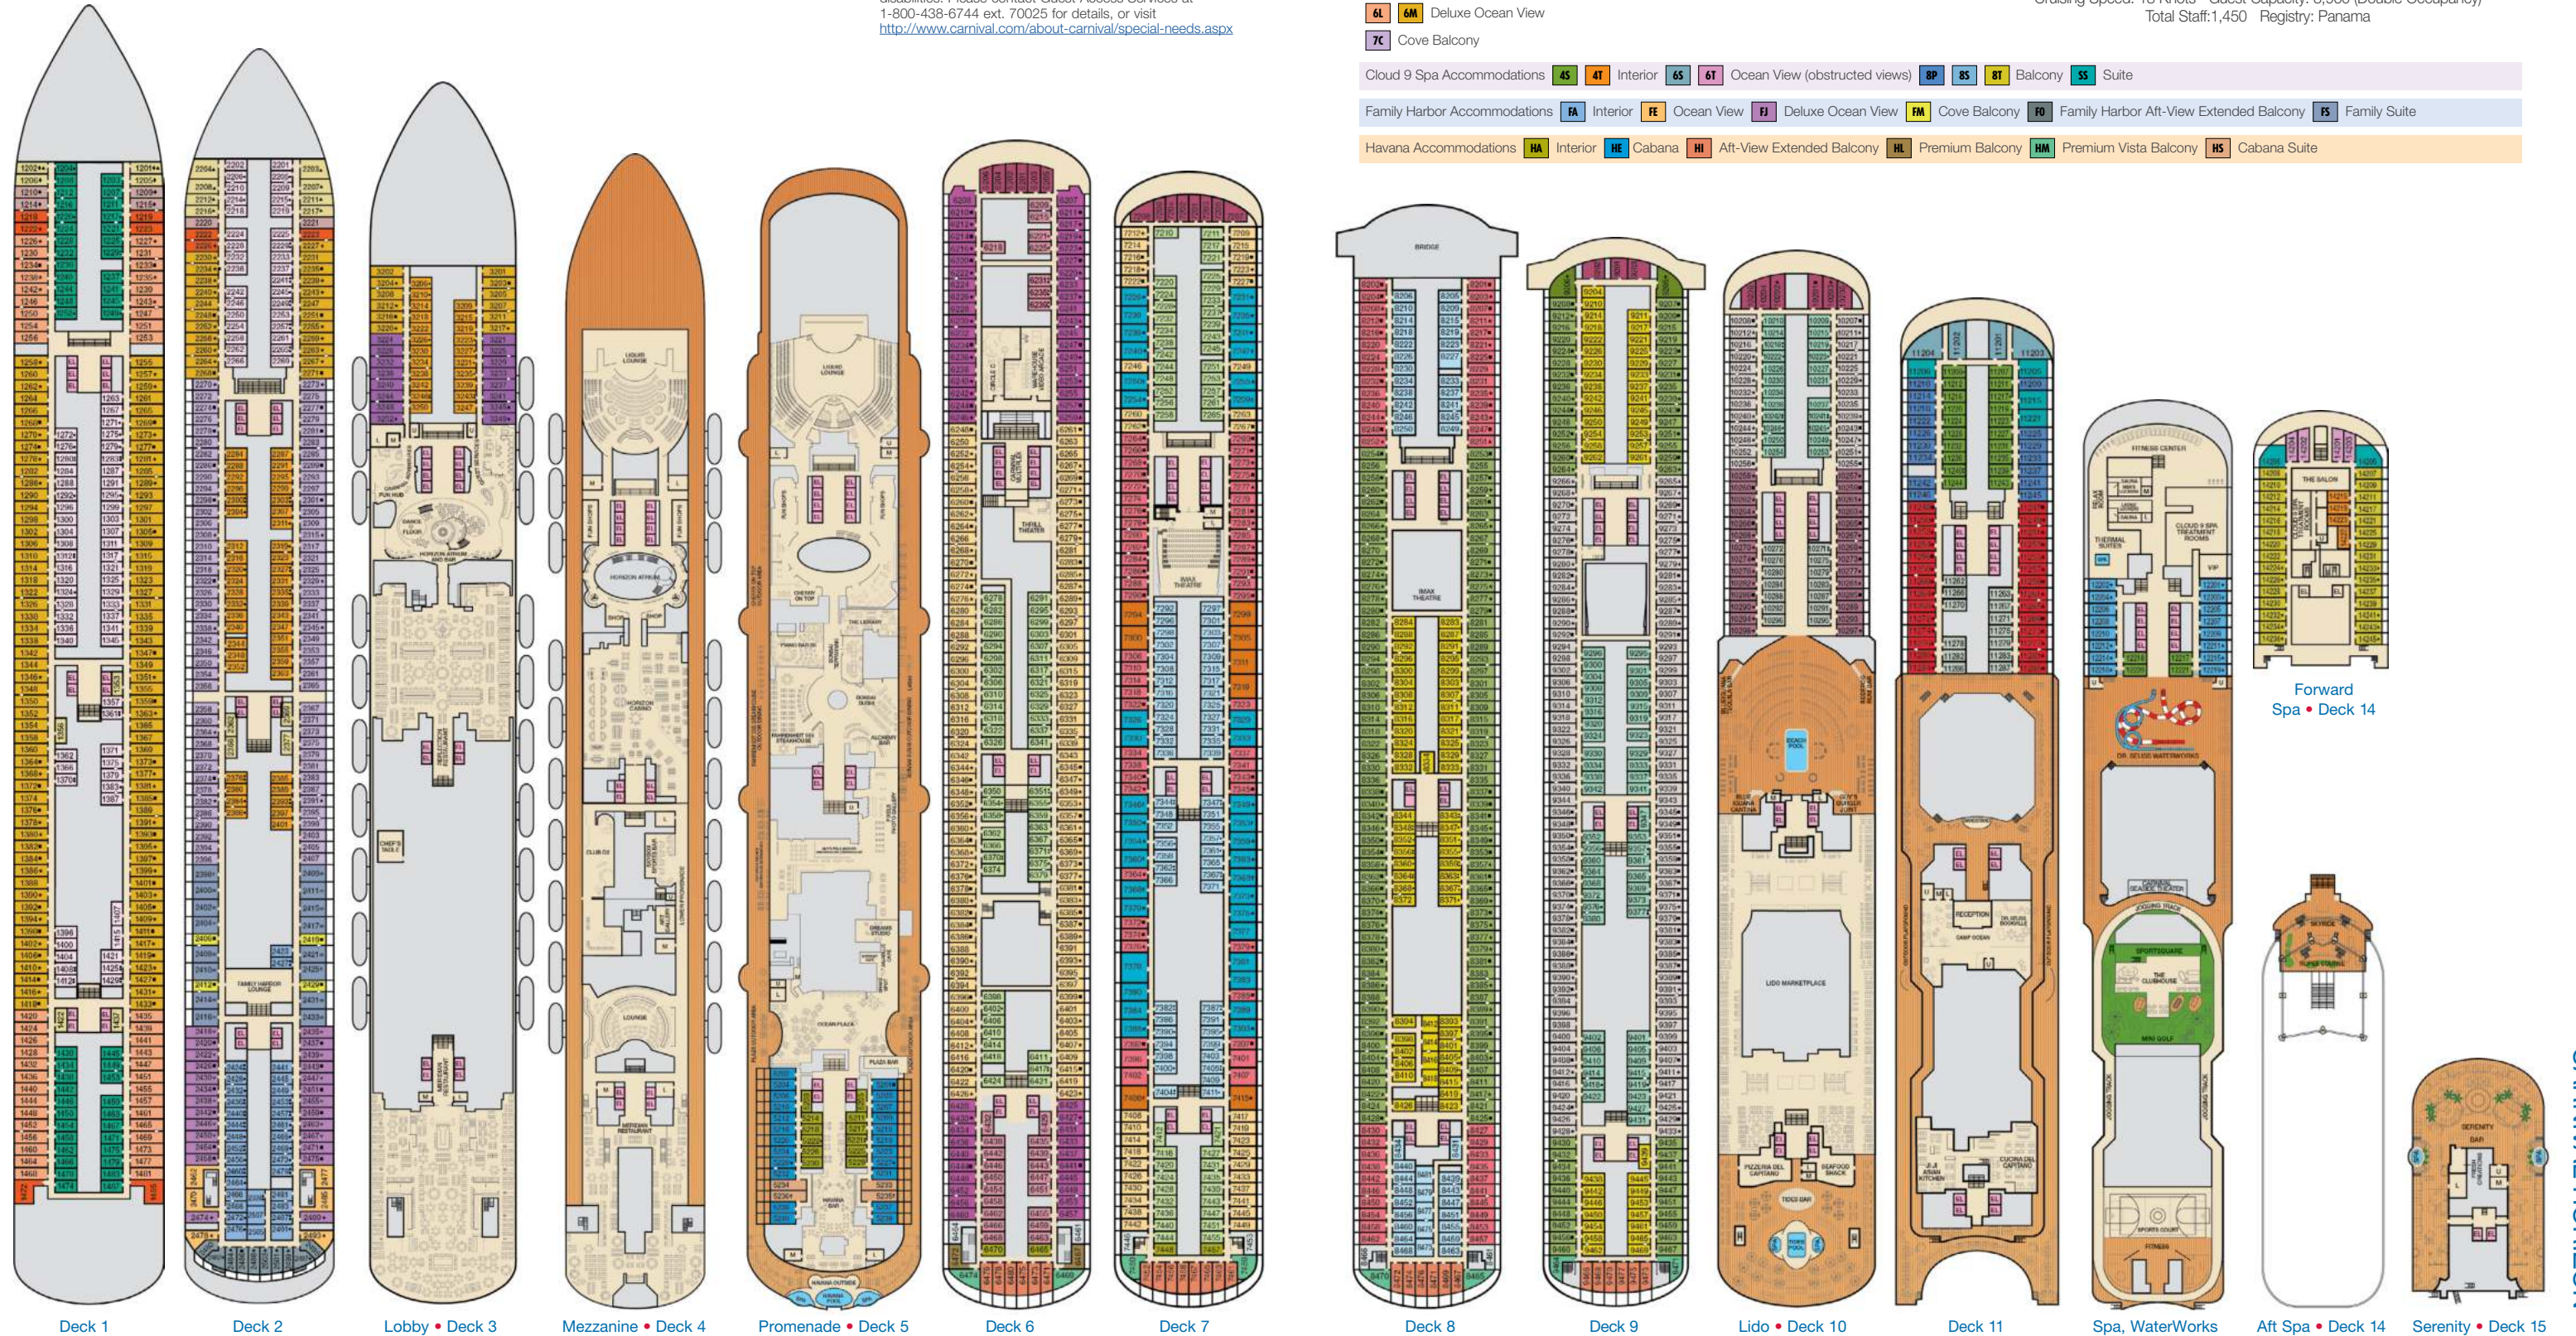

ACCOMMODATIONS SYMBOL LEGEND

- ★ Twin Bed and Single Sofa Bed
- ▲ 2 Twin Beds (convert to King) and Single Sofa Bed
- 2 Twin Beds (convert to King) and 1 Upper Pullman
- 2 Twin Beds (convert to King) and 2 Upper Pullmans
- 2 Twin Beds (convert to King), Single Sofa Bed and 1 Upper Pullman
- † 2 Twin Beds (convert to King) and Double Sofa Bed
- ▼ 2 Twin Beds (convert to King), Single Sofa Bed and 2 Upper Pullmans. Beds do not convert to King when both Upper Pullmans in use.
- ∞ 2 Twin Beds (convert to King), Double Sofa Bed and 1 Upper Pullman
- ◆ Stateroom with 2 Porthole Windows
- ◁ Connecting staterooms (ideal for families and groups of friends)

CATEGORIES

- 1A Interior Upper/Lower
- P1 Porthole
- 4A 4B 4C 4D 4E 4F 4G 4H 4I Interior
- 4J Interior with Picture Window (obstructed views)
- 6A 6B Ocean View
- 6L 6M Deluxe Ocean View
- 7C Cove Balcony
- 8A 8B 8C 8D 8E 8F 8G Balcony
- 9B Premium Balcony
- J5 Junior Suite
- O5 Ocean Suite
- G5 Grand Suite

- Cloud 9 Spa Accommodations 4S 4T Interior 6S 6T Ocean View (obstructed views) 8P 8S 8T Balcony SS Suite
- Family Harbor Accommodations FA Interior FE Ocean View FJ Deluxe Ocean View FM Cove Balcony FO Family Harbor Aft-View Extended Balcony FS Family Suite
- Havana Accommodations HA Interior HE Cabana HI Aft-View Extended Balcony HL Premium Balcony HM Premium Vista Balcony HS Cabana Suite

Gross Tonnage: 133,500 Length: 1,055 feet Beam: 122 feet  
Cruising Speed: 18 Knots Guest Capacity: 3,960 (Double Occupancy)  
Total Staff: 1,450 Registry: Panama

Deck 1 Deck 2 Lobby • Deck 3 Mezzanine • Deck 4 Promenade • Deck 5 Deck 6 Deck 7 Deck 8 Deck 9 Lido • Deck 10 Deck 11 Spa, WaterWorks & Sports • Deck 12 Aft Spa • Deck 14 Serenity • Deck 15