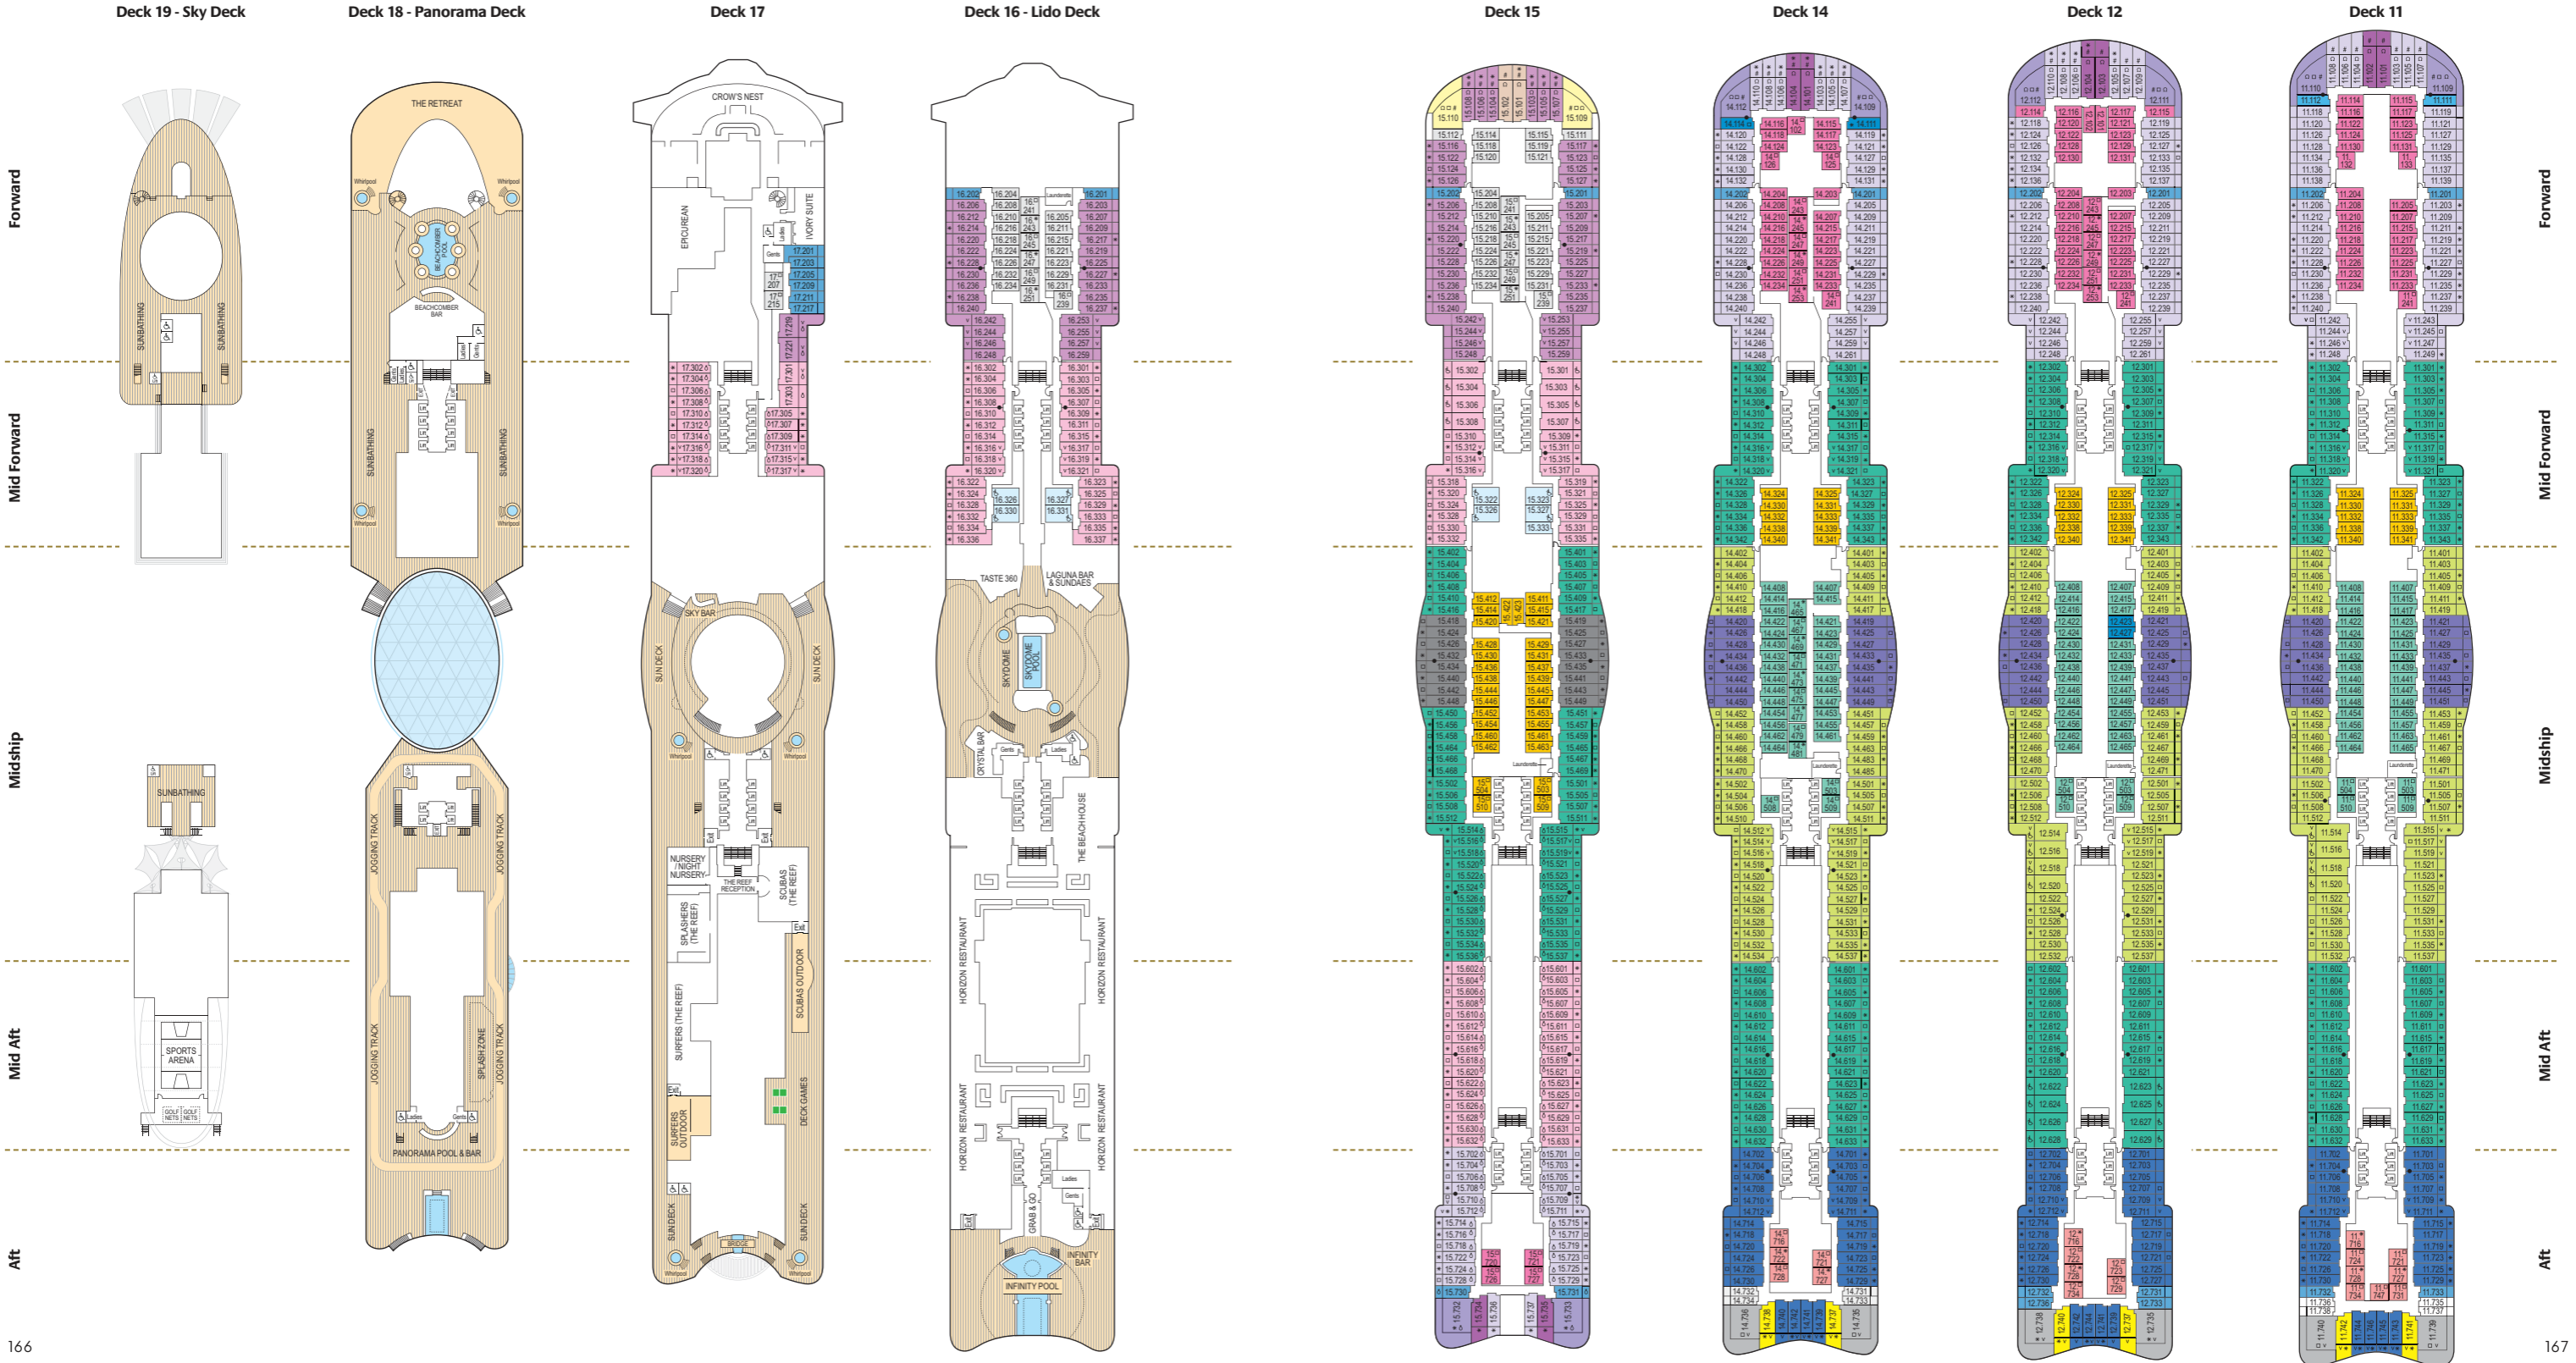

184,000 tonnes
 Entered service in 2021
 Normal operating capacity: 5,200 guests and 1,800 crew

If you'd like to view these deck plans in a little more detail, you can view PDF versions online at pocruises.com

Standard: Decks 4 & 5

Inside cabins

Larger: Decks 4, 5, 9, 11 & 14
 Standard: all cabin decks

Single cabins

Balcony: Decks 9, 11 & 14
 Inside: Decks 5, 8, 9, 12 & 14

B4	B5	B6
BA		
CV	CW	CY
CZ		
EA	EB	ED
EE	EF	EZ
GA	GB	GC
GD	GE	GF
GZ		
GX		
LB	LC	LF
OA		
PA	PB	PC
PD	PE	PF
QZ		
SZ		

Cabin Notes

- * Cabin has one additional bed in the form of a single sofa bed
- Cabin has two additional beds, one in the form of a single sofa bed and one in the form of a pull-down bed
- # Cabins with interconnecting doors
- # Steel fronted balcony
- ‡ Cabin has no balcony and is visible from Promenade Deck
- ∇ Balcony is shaded
- ∨ Balconies visible from above, neighbouring balconies and/or Promenade Deck
- △ Cabins have obstructed view
- Ω Restricted access to balcony during high winds
- ♿ All adapted cabins and partially adapted cabins are shower only. Please note PB, PC and PF adapted grades are partially adapted cabins. These are standard cabins that have accessible elements and are suitable to guests bringing non-motorised upright assistive mobility devices and who do not require the use of a wheelchair, scooter or other similar assistive devices.

Note: all pull-down beds in twin cabins are accessible via a ladder. Balconies in the forward section of the ship can be overlooked by the bridge. All cabins on Iona have shower only apart from Suites – B4, B5 and B6 grades. BA Suites: please note that suites 8.110 and 8.109 do not feature a balcony. BA, CZ, EZ and GZ grade cabins: please note that these cabins are located on the Promenade Deck.