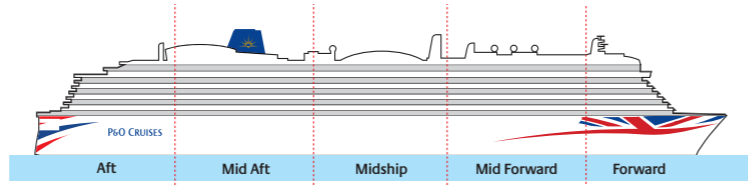

184,000 tonnes
 Entered service in 2021
 Normal operating capacity: 5,200 guests and 1,800 crew

If you'd like to view these deck plans in a little more detail, you can view PDF versions online at pocruises.com

For more information on selecting the right cabin for you see pages 32-33.

To find out more about Iona's cabins, visit pocruises.com/Iona

Suites

Suite: Decks 9, 10, 11, 12, 14 & 15
 Family Sea view Suite: Promenade Deck
 Conservatory Mini-suite: Promenade & Deck 9