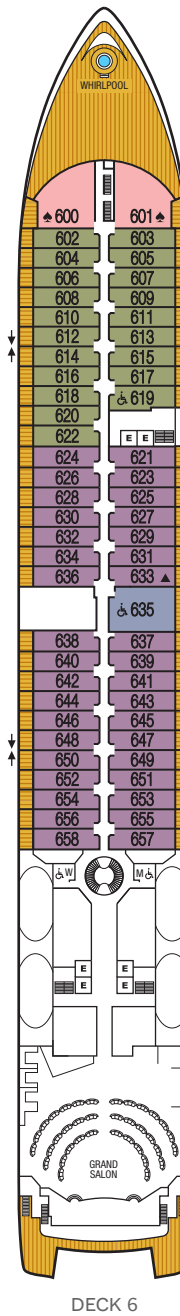

Seabourn Odyssey Seabourn Sojourn Seabourn Quest

DECK PLANS

Effective on Seabourn Odyssey: May 27, 2022;
Seabourn Sojourn: Jun 6, 2022;
Seabourn Quest: May 10, 2022

DECK 11

DECK 10

DECK 9

DECK 8

DECK 7

DECK 6

DECK 5

DECK 4

DECK 3

DECK 2

Connecting Suites

When combining the following suites, their suite numbers change as follows:
Suites 701 and 702 become Grand Signature Suite 7002;
suites 701 and 703 become Grand Signature Suite 7013;
suites 743 and 745 become Grand Wintergarden Suite 7435;
suites 744 and 746 become Grand Wintergarden Suite 7446.

Wheelchair Accessible Suites

Suites 408, 519, 619, 635, 715, 813 & 913 are wheelchair accessible—roll-in shower only, wheelchair-accessible doorways. Suite 635 also has a tub.

- ♣ Suites 600 and 601 are subject to noise when anchoring and the veranda railings are part metal and the veranda railings are part metal and part glass from floor to teak rail.
- △ Suite 828 third guest capacity for Seabourn Sojourn only
- △ Suite 830 third guest capacity for Seabourn Odyssey and Seabourn Quest only
- ▲ Third Guest Capacity Suite
- Elevator

- ☐ Self Service Launderette
- ◆ Suites 502–507 and 745–746 have smaller verandas
- Suite 1025 has a partially obstructed veranda view
- ♣ The veranda railings on Deck 5 are part metal and part glass from floor to teak rail
- ❖ Suites 1090, 1091, 1092, & 1093 are only accessible via a staircase