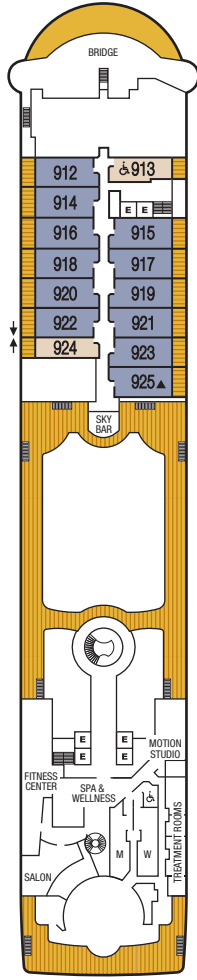

Seabourn Odyssey Seabourn Sojourn Seabourn Quest

DECK PLANS

Effective on Seabourn Odyssey: May 27, 2022;
Seabourn Sojourn: Jun 6, 2022;
Seabourn Quest: May 10, 2022

DECK 11

DECK 10

DECK 9

DECK 8

DECK 7

DECK 6

DECK 5

DECK 4

DECK 3

DECK 2

Connecting Suites

When combining the following suites, their suite numbers change as follows:
Suites 701 and 702 become Grand Signature Suite 7002;
suites 701 and 703 become Grand Signature Suite 7013;
suites 743 and 745 become Grand Wintergarden Suite 7435;
suites 744 and 746 become Grand Wintergarden Suite 7446.

Wheelchair Accessible Suites

Suites 408, 519, 619, 635, 715, 813 & 913 are wheelchair accessible—roll-in shower only, wheelchair-accessible doorways. Suite 635 also has a tub.

- ♣ Suites 600 and 601 are subject to noise when anchoring and the veranda railings are part metal and the veranda railings are part metal and part glass from floor to teak rail.
- △ Suite 828 third guest capacity for Seabourn Sojourn only
- △ Suite 830 third guest capacity for Seabourn Odyssey and Seabourn Quest only
- ▲ Third Guest Capacity Suite
- Elevator

- ☐ Self Service Launderette
- ◆ Suites 502–507 and 745–746 have smaller verandas
- Suite 1025 has a partially obstructed veranda view
- ♣ The veranda railings on Deck 5 are part metal and part glass from floor to teak rail
- ❖ Suites 1090, 1091, 1092, & 1093 are only accessible via a staircase