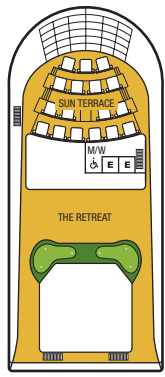

Seabourn Odyssey Seabourn Sojourn Seabourn Quest

DECK PLANS

Effective on Seabourn Odyssey: May 27, 2022;
Seabourn Sojourn: Jun 6, 2022;
Seabourn Quest: May 10, 2022

DECK 11