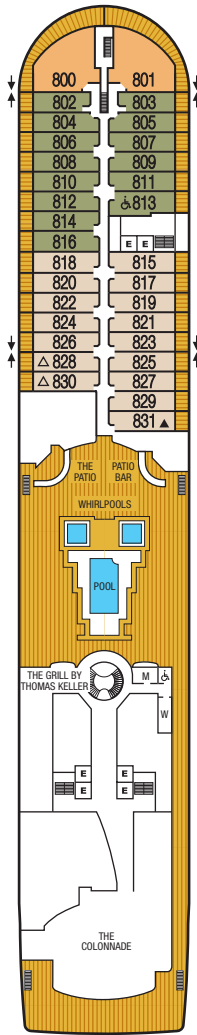

Seabourn Odyssey Seabourn Sojourn Seabourn Quest

DECK PLANS

Effective on Seabourn Odyssey: May 27, 2022;
Seabourn Sojourn: Jun 6, 2022;
Seabourn Quest: May 10, 2022

DECK 11

DECK 10

DECK 9

DECK 8

DECK 7

DECK 6

DECK 5

DECK 4

DECK 3

DECK 2

Connecting Suites

When combining the following suites, their suite numbers change as follows:
Suites 701 and 702 become Grand Signature Suite 7002;
suites 701 and 703 become Grand Signature Suite 7013;
suites 743 and 745 become Grand Wintergarden Suite 7435;
suites 744 and 746 become Grand Wintergarden Suite 7446.

Wheelchair Accessible Suites

Suites 408, 519, 619, 635, 715, 813 & 913 are wheelchair accessible—roll-in shower only, wheelchair-accessible doorways. Suite 635 also has a tub.

- ♣ Suites 600 and 601 are subject to noise when anchoring and the veranda railings are part metal and the veranda railings are part metal and part glass from floor to teak rail.
- △ Suite 828 third guest capacity for Seabourn Sojourn only
- △ Suite 830 third guest capacity for Seabourn Odyssey and Seabourn Quest only
- ▲ Third Guest Capacity Suite
- Elevator

- ☐ Self Service Launderette
- ◆ Suites 502–507 and 745–746 have smaller verandas
- Suite 1025 has a partially obstructed veranda view
- ♣ The veranda railings on Deck 5 are part metal and part glass from floor to teak rail
- ❖ Suites 1090, 1091, 1092, & 1093 are only accessible via a staircase