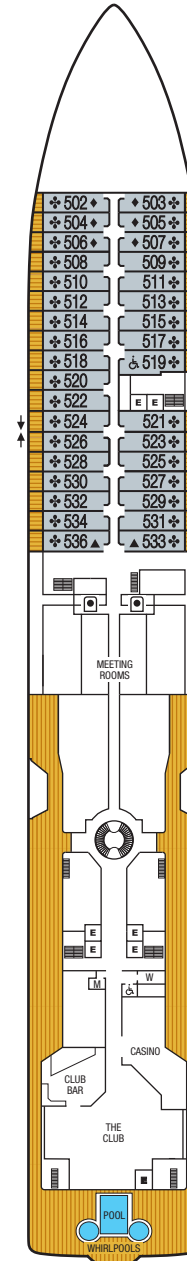

Seabourn Odyssey Seabourn Sojourn Seabourn Quest

DECK PLANS

Effective on Seabourn Odyssey: May 27, 2022;
Seabourn Sojourn: Jun 6, 2022;
Seabourn Quest: May 10, 2022

DECK 11

DECK 10

DECK 9

DECK 8

DECK 7

DECK 6

DECK 5

DECK 4

DECK 3

DECK 2

Connecting Suites

When combining the following suites, their suite numbers change as follows:
Suites 701 and 702 become Grand Signature Suite 7002;
suites 701 and 703 become Grand Signature Suite 7013;
suites 743 and 745 become Grand Wintergarden Suite 7435;
suites 744 and 746 become Grand Wintergarden Suite 7446.

Wheelchair Accessible Suites

Suites 408, 519, 619, 635, 715, 813 & 913 are wheelchair accessible—roll-in shower only, wheelchair-accessible doorways. Suite 635 also has a tub.

- ♣ Suites 600 and 601 are subject to noise when anchoring and the veranda railings are part metal and the veranda railings are part metal and part glass from floor to teak rail.
- △ Suite 828 third guest capacity for Seabourn Sojourn only
- △ Suite 830 third guest capacity for Seabourn Odyssey and Seabourn Quest only
- ▲ Third Guest Capacity Suite
- Elevator

- ☐ Self Service Launderette
- ◆ Suites 502–507 and 745–746 have smaller verandas
- Suite 1025 has a partially obstructed veranda view
- ♣ The veranda railings on Deck 5 are part metal and part glass from floor to teak rail
- ❖ Suites 1090, 1091, 1092, & 1093 are only accessible via a staircase