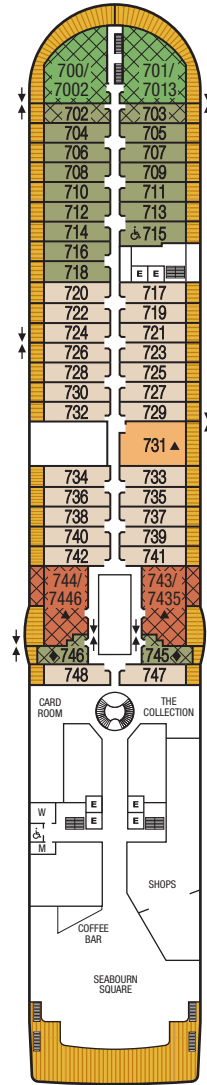

Seabourn Odyssey Seabourn Sojourn Seabourn Quest

DECK PLANS

Effective on Seabourn Odyssey: May 27, 2022;
Seabourn Sojourn: Jun 6, 2022;
Seabourn Quest: May 10, 2022

DECK 11

DECK 10

DECK 9

DECK 8

DECK 7

DECK 6

DECK 5

DECK 4

DECK 3

DECK 2

Connecting Suites

When combining the following suites, their suite numbers change as follows:
Suites 701 and 702 become Grand Signature Suite 7002;
suites 701 and 703 become Grand Signature Suite 7013;
suites 743 and 745 become Grand Wintergarden Suite 7435;
suites 744 and 746 become Grand Wintergarden Suite 7446.

Wheelchair Accessible Suites

Suites 408, 519, 619, 635, 715, 813 & 913 are wheelchair accessible—roll-in shower only, wheelchair-accessible doorways. Suite 635 also has a tub.

- ♣ Suites 600 and 601 are subject to noise when anchoring and the veranda railings are part metal and the veranda railings are part metal and part glass from floor to teak rail.
- △ Suite 828 third guest capacity for Seabourn Sojourn only
- △ Suite 830 third guest capacity for Seabourn Odyssey and Seabourn Quest only
- ▲ Third Guest Capacity Suite
- Elevator

- ☐ Self Service Launderette
- ◆ Suites 502–507 and 745–746 have smaller verandas
- Suite 1025 has a partially obstructed veranda view
- ♣ The veranda railings on Deck 5 are part metal and part glass from floor to teak rail
- ❖ Suites 1090, 1091, 1092, & 1093 are only accessible via a staircase