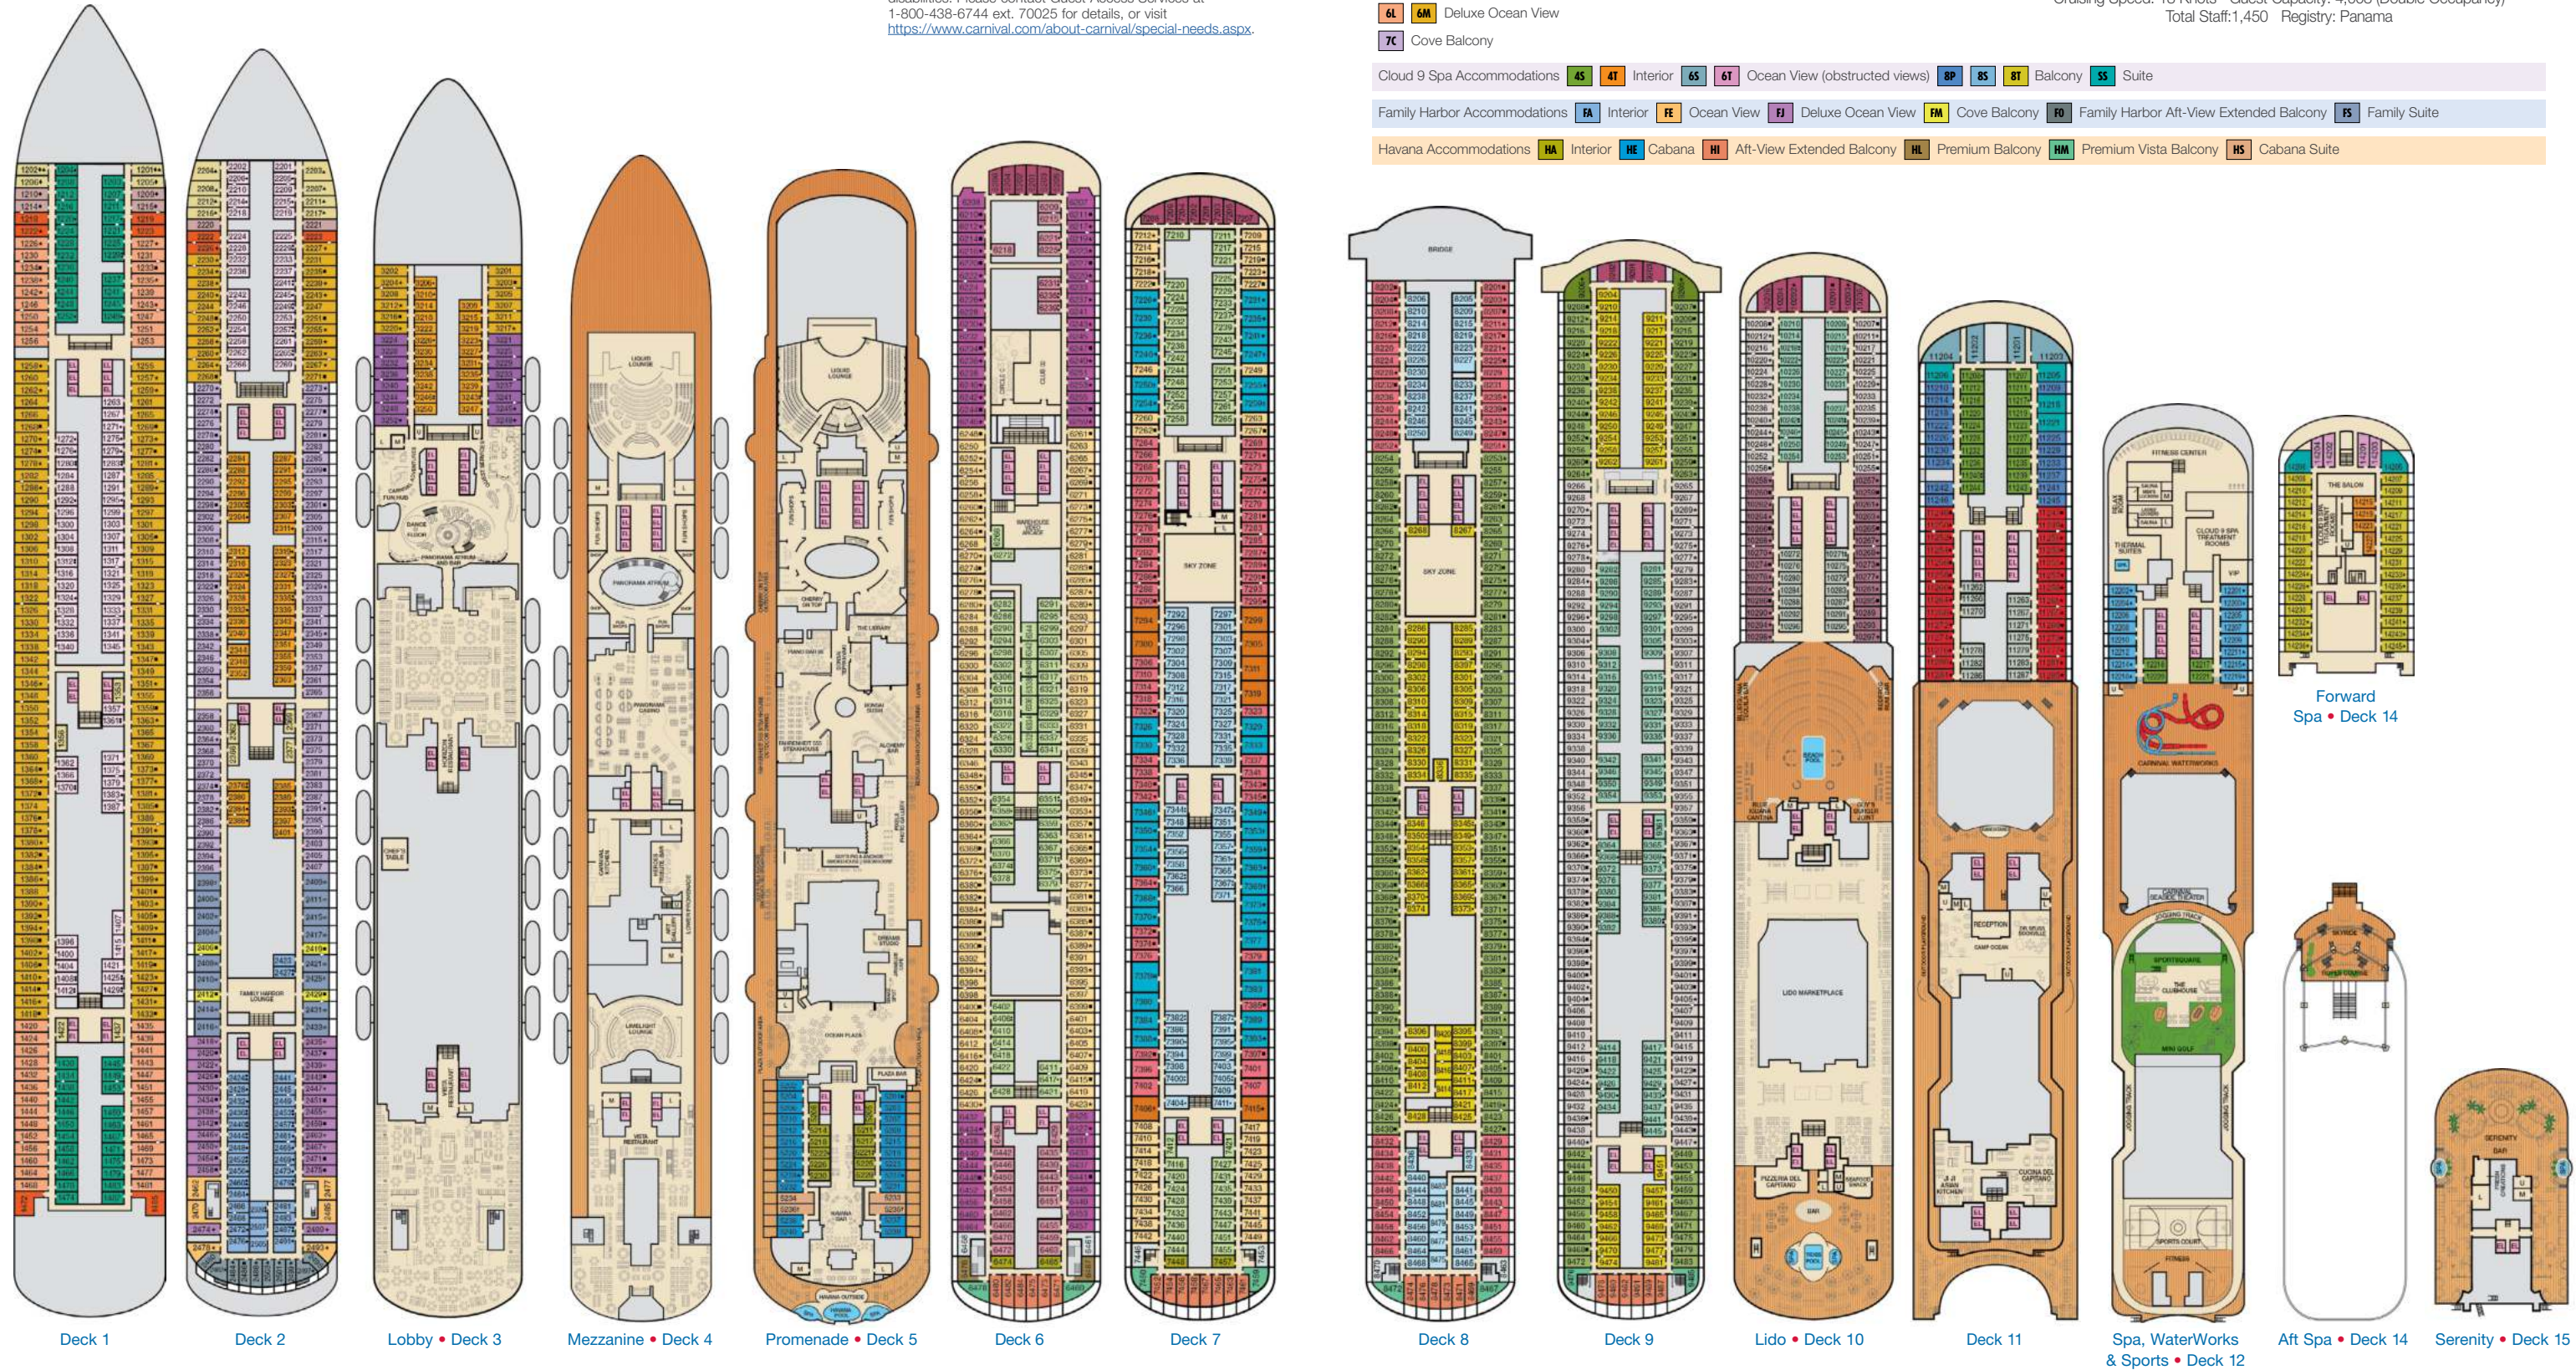

ACCOMMODATIONS SYMBOL LEGEND

- ▲ Twin Bed and Single Sofa Bed
- ★ 2 Twin Beds (convert to King) and Single Sofa Bed
- 2 Twin Beds (convert to King) and 1 Upper Pullman
- ⋮ 2 Twin Beds (convert to King) and 2 Upper Pullmans
- 2 Twin Beds (convert to King), Single Sofa Bed and 1 Upper Pullman
- † 2 Twin Beds (convert to King) and Double Sofa Bed

CATEGORIES

1A Interior Upper/Lower	8A Balcony
P1 Porthole	8B Balcony
4A Interior	8C Balcony
4B Interior	8D Balcony
4C Interior	8E Balcony
4D Interior	8F Balcony
4E Interior	8G Balcony
4F Interior	9B Premium Balcony
4G Interior	J5 Junior Suite
4H Interior	O5 Ocean Suite
4I Interior	G5 Grand Suite
6A Ocean View	
6B Ocean View	
6L Deluxe Ocean View	
6M Deluxe Ocean View	
7C Cove Balcony	

Cloud 9 Spa Accommodations	4S Interior	4T Interior	6S Ocean View (obstructed views)	6T Ocean View (obstructed views)	8P Balcony	8S Balcony	8T Balcony	SS Suite
Family Harbor Accommodations	FA Interior	FE Ocean View	FJ Deluxe Ocean View	FM Cove Balcony	FO Family Harbor Aft-View Extended Balcony	FS Family Suite		
Havana Accommodations	HA Interior	HE Cabana	HI Aft-View Extended Balcony	HL Premium Balcony	HM Premium Vista Balcony	HS Cabana Suite		

Gross Tonnage: 133,500 Length: 1,055 feet Beam: 122 feet  
 Cruising Speed: 18 Knots Guest Capacity: 4,008 (Double Occupancy)  
 Total Staff: 1,450 Registry: Panama

Forward Spa • Deck 14