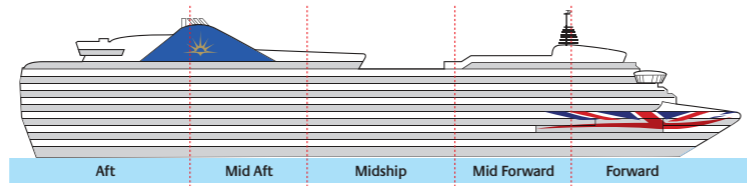

116,017 tonnes
Entered service in 2008
Normal operating capacity: 3,078 guests and 1,205 crew

If you'd like to view these deck plans in a little more detail, you can view PDF versions online at pocruises.com

For more information on selecting the right cabin for you see pages 32-33.

To find out more about Ventura's cabins, visit pocruises.com/Ventura

Suites

Penthouse: Deck A
Suite: Lido, Riviera & Decks A, C, D & E