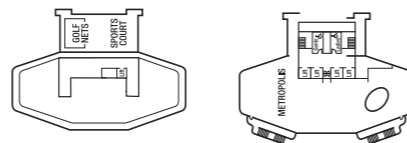

Deck 19 - Ocean Deck Deck 18 - Sky Deck

Deck 17 - Sports Deck Deck 16 - Sun Deck Deck 15 - Lido Deck Deck 14 - Riviera Deck Deck 12 - A Deck Deck 11 - B Deck Deck 10 - C Deck Deck 9 - D Deck Deck 8 - E Deck Deck 7 - Prom Deck Deck 6 - F Deck Deck 5 - P Deck