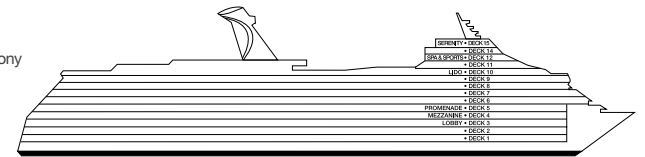

ACCOMMODATIONS SYMBOL LEGEND

- ▲ Twin Bed and Single Sofa Bed
- ★ 2 Twin Beds (convert to King) and Single Sofa Bed
- 2 Twin Beds (convert to King) and 1 Upper Pullman
- ⋮ 2 Twin Beds (convert to King) and 2 Upper Pullmans
- 2 Twin Beds (convert to King), Single Sofa Bed and 1 Upper Pullman
- † 2 Twin Beds (convert to King) and Double Sofa Bed
- ▼ 2 Twin Beds (convert to King), Single Sofa Bed and 2 Upper Pullmans. Beds do not convert to King when both Upper Pullmans in use.
- ◆ Stateroom with 2 Porthole Windows
- ◁ Connecting staterooms (ideal for families and groups of friends)

Gross Tonnage: 130,000 Length: 1,004 Feet Beam: 122 Feet
 Cruising Speed: 20 Knots Guest Capacity: 3,690 (Double Occupancy)
 Total Staff: 1,386 Registry: Panama

Deck 1 Deck 2

Lobby • Deck 3

Mezzanine • Deck 4