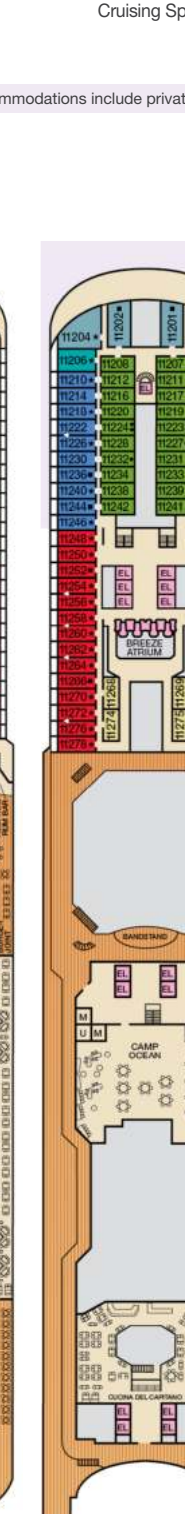

ACCOMMODATIONS SYMBOL LEGEND

- ▲ Twin Bed and Single Sofa Bed
- ★ 2 Twin Beds (convert to King) and Single Sofa Bed
- 2 Twin Beds (convert to King) and 1 Upper Pullman
- ⋮ 2 Twin Beds (convert to King) and 2 Upper Pullmans
- 2 Twin Beds (convert to King), Single Sofa Bed and 1 Upper Pullman
- † 2 Twin Beds (convert to King) and Double Sofa Bed
- ▼ 2 Twin Beds (convert to King), Single Sofa Bed and 2 Upper Pullmans. Beds do not convert to King when both Upper Pullmans in use.
- ◆ Stateroom with 2 Porthole Windows
- ◁ Connecting staterooms (ideal for families and groups of friends)

CATEGORIES

- 1A Interior Upper/Lower
 - PT Porthole
 - 4A 4B 4C 4D 4E 4F 4G 4H Interior
 - 4J Interior with Picture Window (obstructed views)
 - 6A Ocean View
 - 6L 6M 6N Deluxe Ocean View
 - 7C Cove Balcony
 - 8A 8B 8C 8D 8E 8F 8G Balcony
 - 8M 8N Aft-View Extended Balcony
 - 9C Premium Vista Balcony
 - JS Junior Suite
 - OS Ocean Suite
 - CS Grand Suite
 - 4S Interior
 - 6S Ocean View (obstructed views)
 - 8P 8S Balcony
 - SS Suite
- Spa accommodations include private access, special amenities and priority reservations at the Cloud 9 Spa.

Gross Tonnage: 130,000 Length: 1,004 Feet Beam: 122 Feet
 Cruising Speed: 20 Knots Guest Capacity: 3,690 (Double Occupancy)
 Total Staff: 1,386 Registry: Panama

Deck 1 Deck 2

Lobby • Deck 3

Mezzanine • Deck 4

Promenade • Deck 5

Deck 6

Deck 7

Deck 8

Deck 9

Lido • Deck 10

Deck 11

Spa & Sports • Deck 12