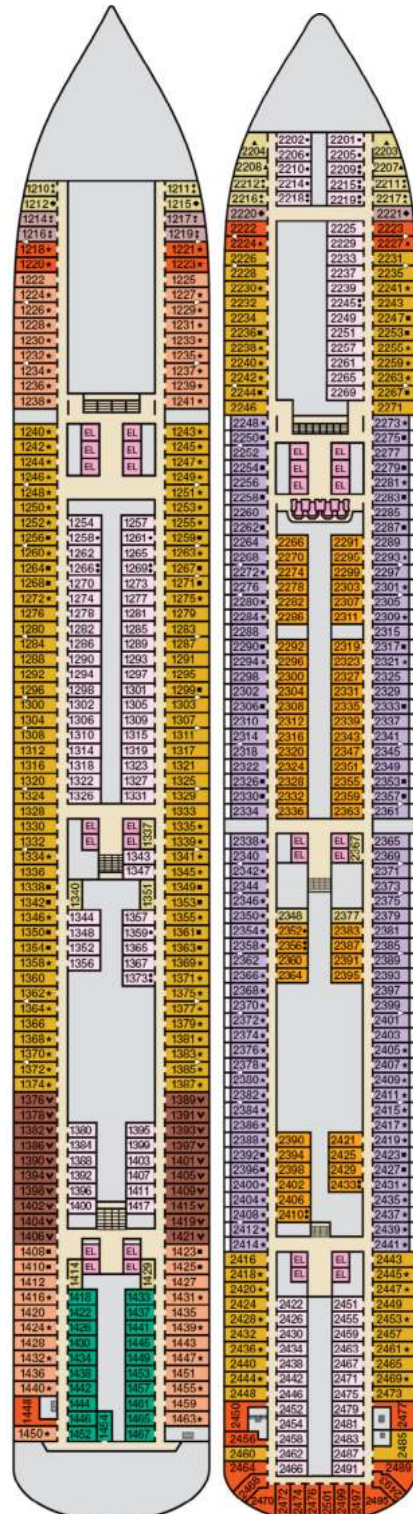

ACCOMMODATIONS SYMBOL LEGEND

- ▲ Twin Bed and Single Sofa Bed
- ★ 2 Twin Beds (convert to King) and Single Sofa Bed
- 2 Twin Beds (convert to King) and 1 Upper Pullman
- ⋮ 2 Twin Beds (convert to King) and 2 Upper Pullmans
- 2 Twin Beds (convert to King), Single Sofa Bed and 1 Upper Pullman
- † 2 Twin Beds (convert to King) and Double Sofa Bed
- ▼ 2 Twin Beds (convert to King), Single Sofa Bed and 2 Upper Pullmans. Beds do not convert to King when both Upper Pullmans in use.
- ◆ Stateroom with 2 Porthole Windows
- ◁ Connecting staterooms (ideal for families and groups of friends)

- ✱ Twin Beds do not convert to a King Bed.
 - U Unisex Wheelchair Accessible Restroom
 - JS Junior Suites with obstructed views: 9205, 9206.
 - ⊘ All accommodations are non-smoking.
- Accessible staterooms are available for guests with disabilities. Please contact Guest Access Services at 1-800-438-6744 ext. 70025 for details, or visit <http://www.carnival.com/about-carnival/special-needs.aspx>.

CATEGORIES

- 1A Interior Upper/Lower
 - PT Porthole
 - 4A 4B 4C 4D 4E 4F 4G 4H Interior
 - 4J Interior with Picture Window (obstructed views)
 - 6A Ocean View
 - 6L 6M 6N Deluxe Ocean View
 - 7C Cove Balcony
 - 8A 8B 8C 8D 8E 8F 8G Balcony
 - 8M 8N Aft-View Extended Balcony
 - 9C Premium Vista Balcony
 - JS Junior Suite
 - OS Ocean Suite
 - CS Grand Suite
 - 4S Interior
 - 6S Ocean View (obstructed views)
 - 8P 8S Balcony
 - SS Suite
- Spa accommodations include private access, special amenities and priority reservations at the Cloud 9 Spa.

Gross Tonnage: 130,000 Length: 1,004 Feet Beam: 122 Feet
 Cruising Speed: 20 Knots Guest Capacity: 3,690 (Double Occupancy)
 Total Staff: 1,386 Registry: Panama

Deck 1 Deck 2

Lobby • Deck 3

Mezzanine • Deck 4