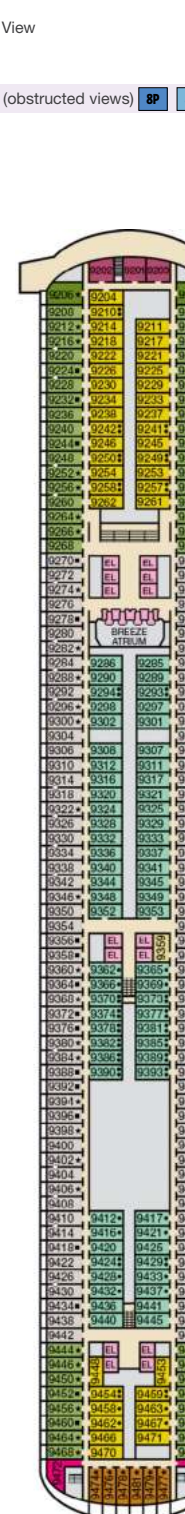

ACCOMMODATIONS SYMBOL LEGEND

- ▲ Twin Bed and Single Sofa Bed
- ★ 2 Twin Beds (convert to King) and Single Sofa Bed
- 2 Twin Beds (convert to King) and 1 Upper Pullman
- ⋮ 2 Twin Beds (convert to King) and 2 Upper Pullmans
- 2 Twin Beds (convert to King), Single Sofa Bed and 1 Upper Pullman
- † 2 Twin Beds (convert to King) and Double Sofa Bed
- ▼ 2 Twin Beds (convert to King), Single Sofa Bed and 2 Upper Pullmans. Beds do not convert to King when both Upper Pullmans in use.
- ◆ Stateroom with 2 Porthole Windows
- ◁ Connecting staterooms (ideal for families and groups of friends)

CATEGORIES

- 1A Interior Upper/Lower
 - PT Porthole
 - 4A 4B 4C 4D 4E 4F 4G 4H Interior
 - 4J Interior with Picture Window (obstructed views)
 - 6A Ocean View
 - 6L 6M 6N Deluxe Ocean View
 - 7C Cove Balcony
 - 8A 8B 8C 8D 8E 8F 8G Balcony
 - 8M 8N Aft-View Extended Balcony
 - 9C Premium Vista Balcony
 - JS Junior Suite
 - OS Ocean Suite
 - CS Grand Suite
 - 4S Interior
 - 6S Ocean View (obstructed views)
 - 8P 8S Balcony
 - SS Suite
- Spa accommodations include private access, special amenities and priority reservations at the Cloud 9 Spa.

Gross Tonnage: 130,000 Length: 1,004 Feet Beam: 122 Feet
 Cruising Speed: 20 Knots Guest Capacity: 3,690 (Double Occupancy)
 Total Staff: 1,386 Registry: Panama

Deck 1 Deck 2

Lobby • Deck 3

Mezzanine • Deck 4

Promenade • Deck 5

Deck 6

Deck 7

Deck 8

Deck 9

Lido • Deck 10

Deck 11

Spa & Sports • Deck 12