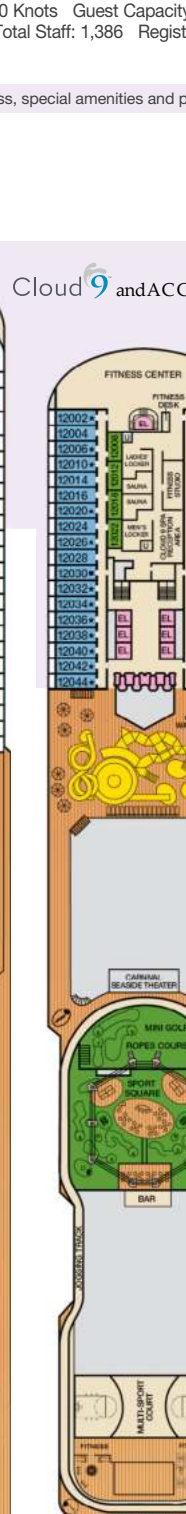

ACCOMMODATIONS SYMBOL LEGEND

- ▲ Twin Bed and Single Sofa Bed
- ★ 2 Twin Beds (convert to King) and Single Sofa Bed
- 2 Twin Beds (convert to King) and 1 Upper Pullman
- ⋮ 2 Twin Beds (convert to King) and 2 Upper Pullmans
- 2 Twin Beds (convert to King), Single Sofa Bed and 1 Upper Pullman
- † 2 Twin Beds (convert to King) and Double Sofa Bed
- ▼ 2 Twin Beds (convert to King), Single Sofa Bed and 2 Upper Pullmans. Beds do not convert to King when both Upper Pullmans in use.
- ◆ Stateroom with 2 Porthole Windows
- ◁ Connecting staterooms (ideal for families and groups of friends)

- ✱ Twin Beds do not convert to a King Bed.
 - U Unisex Wheelchair Accessible Restroom
 - JS Junior Suites with obstructed views: 9205, 9206.
 - ⊘ All accommodations are non-smoking.
- Accessible staterooms are available for guests with disabilities. Please contact Guest Access Services at 1-800-438-6744 ext. 70025 for details, or visit <http://www.carnival.com/about-carnival/special-needs.aspx>.

Gross Tonnage: 130,000 Length: 1,004 Feet Beam: 122 Feet
 Cruising Speed: 20 Knots Guest Capacity: 3,690 (Double Occupancy)
 Total Staff: 1,386 Registry: Panama

Deck 1 Deck 2

Lobby • Deck 3

Mezzanine • Deck 4

Promenade • Deck 5

Deck 6

Deck 7

Deck 8

Deck 9

Lido • Deck 10

Deck 11

Spa & Sports • Deck 12