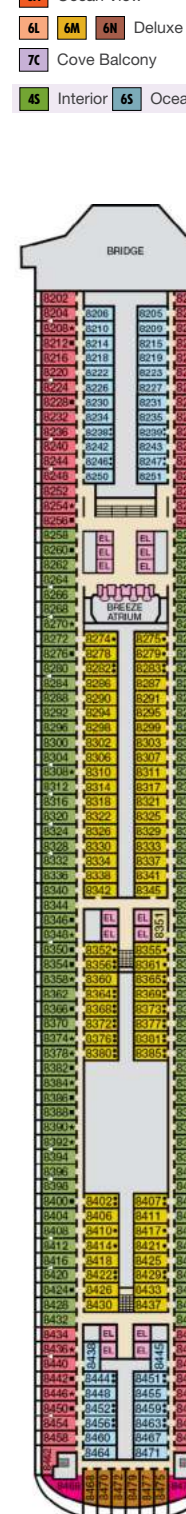

ACCOMMODATIONS SYMBOL LEGEND

- ▲ Twin Bed and Single Sofa Bed
- ★ 2 Twin Beds (convert to King) and Single Sofa Bed
- 2 Twin Beds (convert to King) and 1 Upper Pullman
- ⋮ 2 Twin Beds (convert to King) and 2 Upper Pullmans
- 2 Twin Beds (convert to King), Single Sofa Bed and 1 Upper Pullman
- † 2 Twin Beds (convert to King) and Double Sofa Bed
- ▼ 2 Twin Beds (convert to King), Single Sofa Bed and 2 Upper Pullmans. Beds do not convert to King when both Upper Pullmans in use.
- ◆ Stateroom with 2 Porthole Windows
- ◁ Connecting staterooms (ideal for families and groups of friends)

CATEGORIES

- 1A Interior Upper/Lower
 - PT Porthole
 - 4A 4B 4C 4D 4E 4F 4G 4H Interior
 - 4J Interior with Picture Window (obstructed views)
 - 6A Ocean View
 - 6L 6M 6N Deluxe Ocean View
 - 7C Cove Balcony
 - 8A 8B 8C 8D 8E 8F 8G Balcony
 - 8M 8N Aft-View Extended Balcony
 - 9C Premium Vista Balcony
 - JS Junior Suite
 - OS Ocean Suite
 - CS Grand Suite
 - 4S Interior
 - 6S Ocean View (obstructed views)
 - 8P 8S Balcony
 - SS Suite
- Spa accommodations include private access, special amenities and priority reservations at the Cloud 9 Spa.

Gross Tonnage: 130,000 Length: 1,004 Feet Beam: 122 Feet
 Cruising Speed: 20 Knots Guest Capacity: 3,690 (Double Occupancy)
 Total Staff: 1,386 Registry: Panama

Deck 1 Deck 2

Lobby • Deck 3

Mezzanine • Deck 4

Promenade • Deck 5

Deck 6

Deck 7

Deck 8

Deck 9

Lido • Deck 10

Deck 11

Spa & Sports • Deck 12