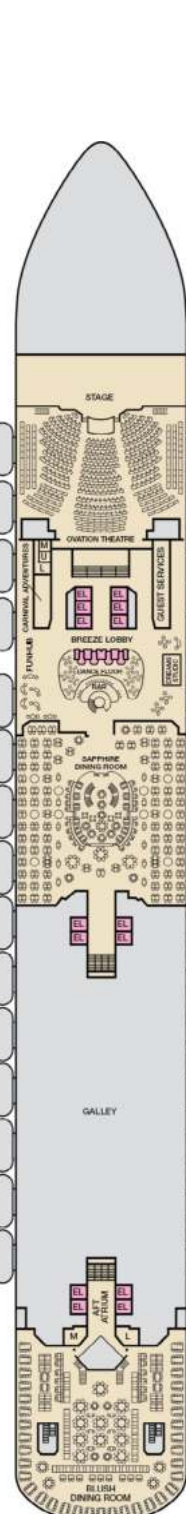

ACCOMMODATIONS SYMBOL LEGEND

- ▲ Twin Bed and Single Sofa Bed
- ★ 2 Twin Beds (convert to King) and Single Sofa Bed
- 2 Twin Beds (convert to King) and 1 Upper Pullman
- ⋮ 2 Twin Beds (convert to King) and 2 Upper Pullmans
- 2 Twin Beds (convert to King), Single Sofa Bed and 1 Upper Pullman
- † 2 Twin Beds (convert to King) and Double Sofa Bed
- ▼ 2 Twin Beds (convert to King), Single Sofa Bed and 2 Upper Pullmans. Beds do not convert to King when both Upper Pullmans in use.
- ◆ Stateroom with 2 Porthole Windows
- ◁ Connecting staterooms (ideal for families and groups of friends)

- ✱ Twin Beds do not convert to a King Bed.
 - U Unisex Wheelchair Accessible Restroom
 - JS Junior Suites with obstructed views: 9205, 9206.
 - ⊘ All accommodations are non-smoking.
- Accessible staterooms are available for guests with disabilities. Please contact Guest Access Services at 1-800-438-6744 ext. 70025 for details, or visit <http://www.carnival.com/about-carnival/special-needs.aspx>.

CATEGORIES

- 1A Interior Upper/Lower
 - PT Porthole
 - 4A 4B 4C 4D 4E 4F 4G 4H Interior
 - 4J Interior with Picture Window (obstructed views)
 - 6A Ocean View
 - 6L 6M 6N Deluxe Ocean View
 - 7C Cove Balcony
 - 8A 8B 8C 8D 8E 8F 8G Balcony
 - 8M 8N Aft-View Extended Balcony
 - 9C Premium Vista Balcony
 - JS Junior Suite
 - OS Ocean Suite
 - CS Grand Suite
 - 4S Interior
 - 6S Ocean View (obstructed views)
 - 8P 8S Balcony
 - SS Suite
- Spa accommodations include private access, special amenities and priority reservations at the Cloud 9 Spa.

Gross Tonnage: 130,000 Length: 1,004 Feet Beam: 122 Feet
 Cruising Speed: 20 Knots Guest Capacity: 3,690 (Double Occupancy)
 Total Staff: 1,386 Registry: Panama

Deck 1 Deck 2

Lobby • Deck 3

Mezzanine • Deck 4