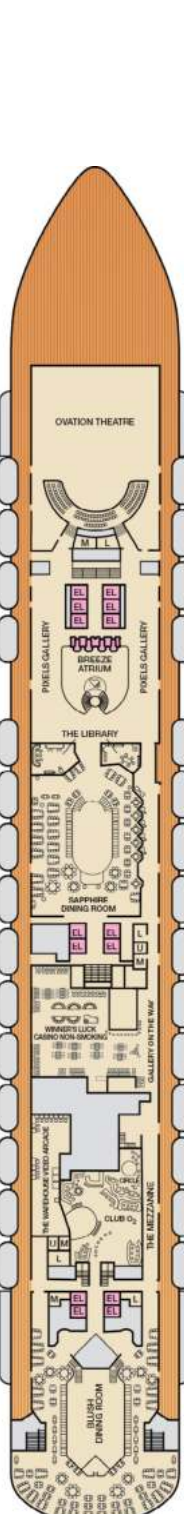

ACCOMMODATIONS SYMBOL LEGEND

- ▲ Twin Bed and Single Sofa Bed
- ★ 2 Twin Beds (convert to King) and Single Sofa Bed
- 2 Twin Beds (convert to King) and 1 Upper Pullman
- ⋮ 2 Twin Beds (convert to King) and 2 Upper Pullmans
- 2 Twin Beds (convert to King), Single Sofa Bed and 1 Upper Pullman
- † 2 Twin Beds (convert to King) and Double Sofa Bed
- ▼ 2 Twin Beds (convert to King), Single Sofa Bed and 2 Upper Pullmans. Beds do not convert to King when both Upper Pullmans in use.
- ◆ Stateroom with 2 Porthole Windows
- ◁ Connecting staterooms (ideal for families and groups of friends)

- ✱ Twin Beds do not convert to a King Bed.
 - U Unisex Wheelchair Accessible Restroom
 - JS Junior Suites with obstructed views: 9205, 9206.
 - ⊘ All accommodations are non-smoking.
- Accessible staterooms are available for guests with disabilities. Please contact Guest Access Services at 1-800-438-6744 ext. 70025 for details, or visit <http://www.carnival.com/about-carnival/special-needs.aspx>.

CATEGORIES

- 1A Interior Upper/Lower
 - PT Porthole
 - 4A 4B 4C 4D 4E 4F 4G 4H Interior
 - 4J Interior with Picture Window (obstructed views)
 - 6A Ocean View
 - 6L 6M 6N Deluxe Ocean View
 - 7C Cove Balcony
 - 8A 8B 8C 8D 8E 8F 8G Balcony
 - 8M 8N Aft-View Extended Balcony
 - 9C Premium Vista Balcony
 - JS Junior Suite
 - OS Ocean Suite
 - CS Grand Suite
 - 4S Interior
 - 6S Ocean View (obstructed views)
 - 8P 8S Balcony
 - SS Suite
- Spa accommodations include private access, special amenities and priority reservations at the Cloud 9 Spa.

Gross Tonnage: 130,000 Length: 1,004 Feet Beam: 122 Feet
 Cruising Speed: 20 Knots Guest Capacity: 3,690 (Double Occupancy)
 Total Staff: 1,386 Registry: Panama

Deck 1 Deck 2

Lobby • Deck 3

Mezzanine • Deck 4