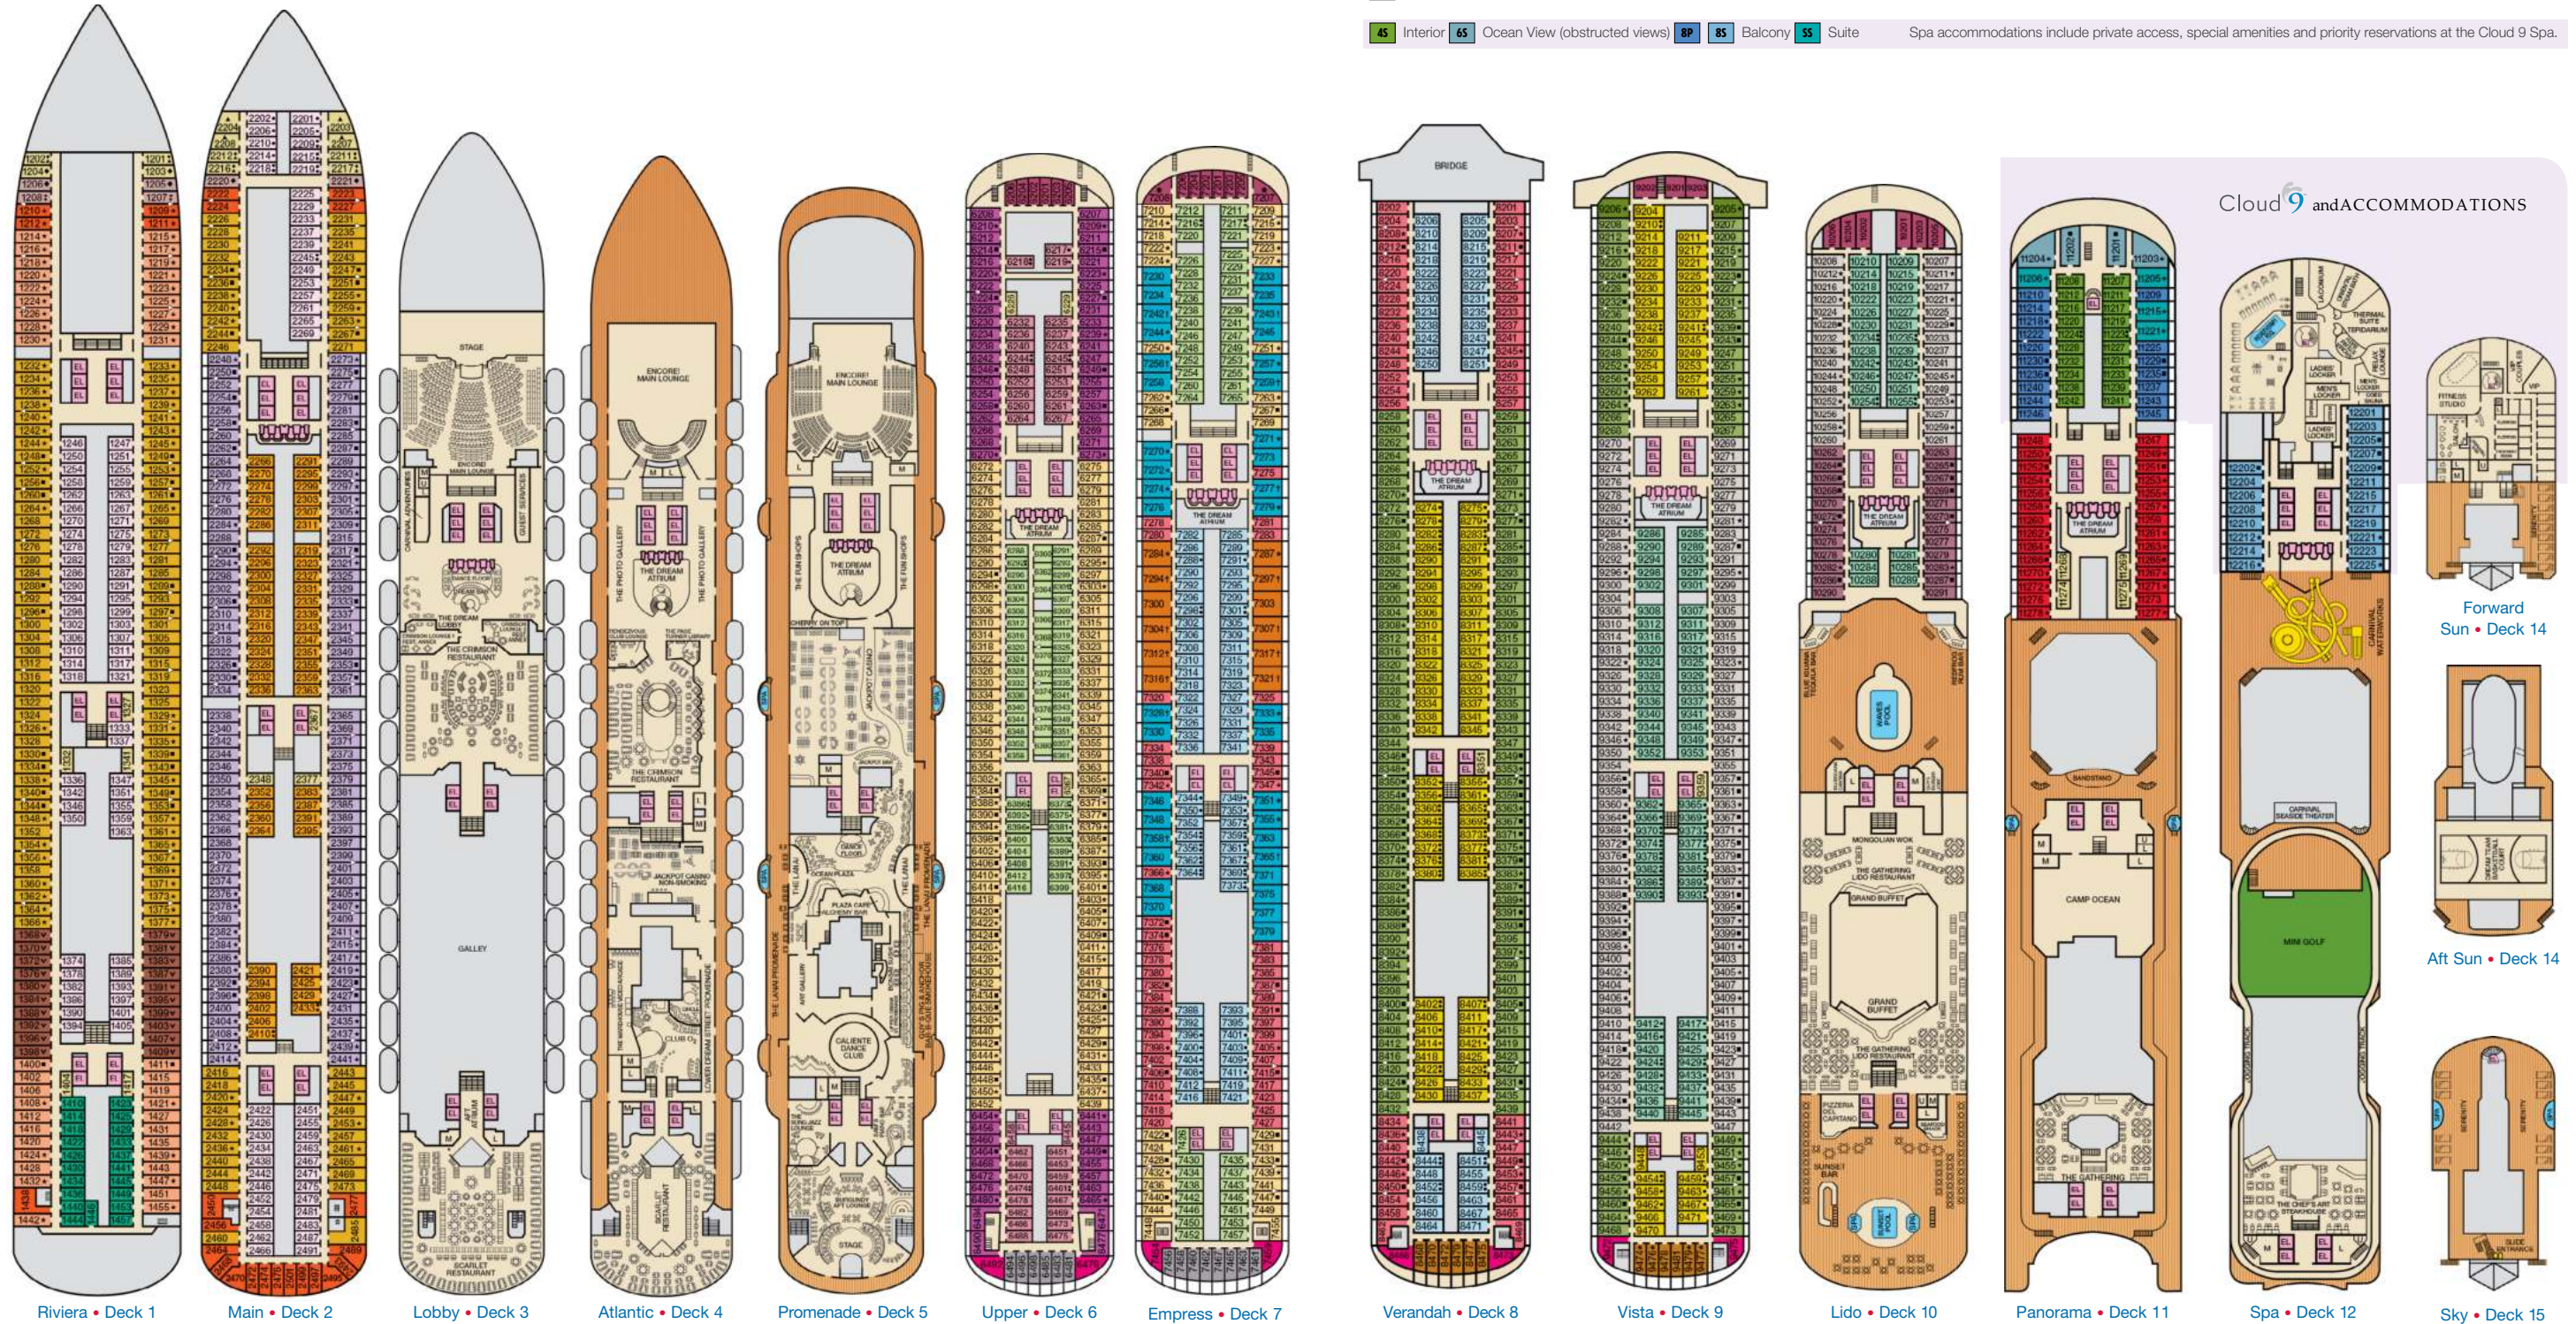

ACCOMMODATIONS SYMBOL LEGEND

- ▲ Twin Bed and Single Sofa Bed
- ★ 2 Twin Beds (convert to King) and Single Sofa Bed
- 2 Twin Beds (convert to King) and 1 Upper Pullman
- ◐ 2 Twin Beds (convert to King) and 2 Upper Pullmans
- 2 Twin Beds (convert to King), Single Sofa Bed and 1 Upper Pullman
- U Unisex Wheelchair Accessible Restroom

6L 6M 8A JS Staterooms and Suites with obstructed views: 1432, 1447, 2448, 2473, 9205, 9206.

⊘ All accommodations are non-smoking.

Accessible staterooms are available for guests with disabilities. Please contact Guest Access Services at 1-800-438-6744 ext. 70025 for details, or visit <http://www.carnival.com/about-carnival/special-needs.aspx>.

CATEGORIES

- 1A Interior Upper/Lower
- PT Porthole
- 4A 4B 4C 4D 4E 4F 4G 4H Interior
- 4J Interior with Picture Window (obstructed views)
- 6A Ocean View
- 6L 6M 6N Deluxe Ocean View
- 7C Cove Balcony
- 8A 8B 8C 8D 8E 8F 8G Balcony
- 8M 8N Aft-View Extended Balcony
- 9C Premium Vista Balcony
- JS Junior Suite
- OS Ocean Suite
- GS Grand Suite

4S Interior 6S Ocean View (obstructed views) 8P 8S Balcony SS Suite Spa accommodations include private access, special amenities and priority reservations at the Cloud 9 Spa.

Gross Tonnage: 130,000 Length: 1,004 Feet Beam: 122 Feet
 Cruising Speed: 20 Knots Guest Capacity: 3,646 (Double Occupancy)
 Total Staff: 1,369 Registry: Panama