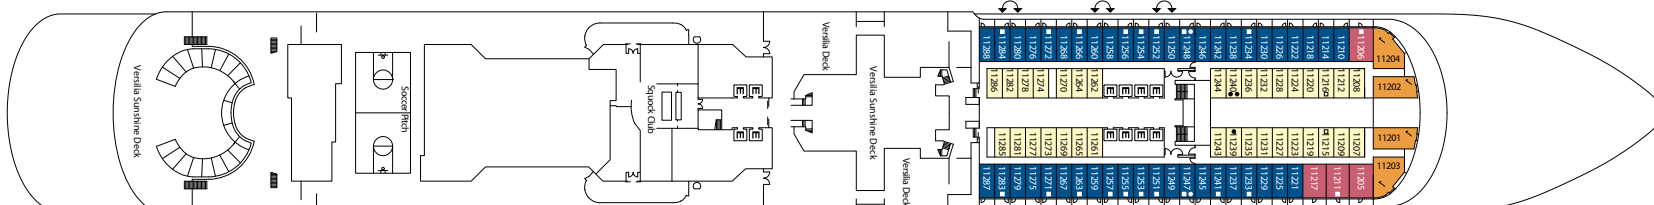

Italian renaissance

Gross tonnage: 135.500 t | Length: 323,6 m | Width: 37,2 m | Cruising speed: 18 knots | Max speed: 22,6 knots

Interior cabins

Deck 1, Deck 2, Deck 3, Deck 5, Deck 6, Deck 7, Deck 8, Deck 9, Deck 10, Deck 11, Deck 12, Deck 14

ENTERTAINMENT

• Theater on two decks • Casino • outside deck pool • Squok Club • Teens Area.

Frescobaldi Bar

Rope garden & Mini Golf

Squok Club

NB: double beds are available in all categories of cabin.

- single cabins
- H cabins for people with disabilities
- C interconnecting cabins
- E lift
- ★ double sofa bed
- 1 high bed
- single sofa bed
- ▲▲ 2 low beds that cannot be converted into a double
- ▲ cannot be converted into a double

DECK 15

DECK 14

DECK 12

DECK 11

DECK 10

DECK 9

DECK 8

DECK 7