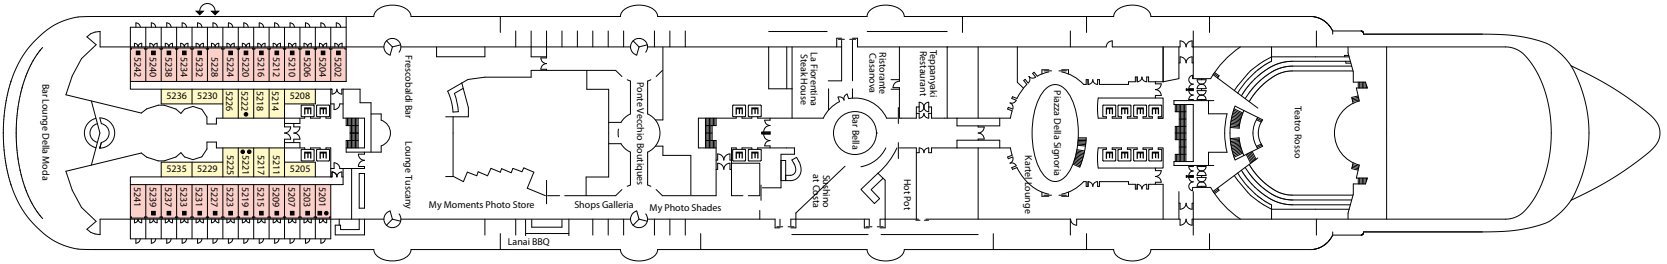

Italian renaissance

Gross tonnage: 135.500 t | Length: 323,6 m | Width: 37,2 m | Cruising speed: 18 knots | Max speed: 22,6 knots

Interior cabins

Deck 1, Deck 2, Deck 3, Deck 5, Deck 6, Deck 7, Deck 8, Deck 9, Deck 10, Deck 11, Deck 12, Deck 14

ENTERTAINMENT

• Theater on two decks • Casino • outside deck pool • Squok Club • Teens Area.

Frescobaldi Bar

Rope garden & Mini Golf

Squok Club

NB: double beds are available in all categories of cabin.

- single cabins
- H cabins for people with disabilities
- C interconnecting cabins
- E lift
- ★ double sofa bed
- 1 high bed
- single sofa bed
- ▲▲ 2 low beds that cannot be converted into a double
- ▲ cannot be converted into a double

DECK 15

DECK 14

DECK 12

DECK 11

DECK 10

DECK 9

DECK 8

DECK 7

DECK 6

DECK 5

DECK 4

DECK 3

DECK 2

DECK 1