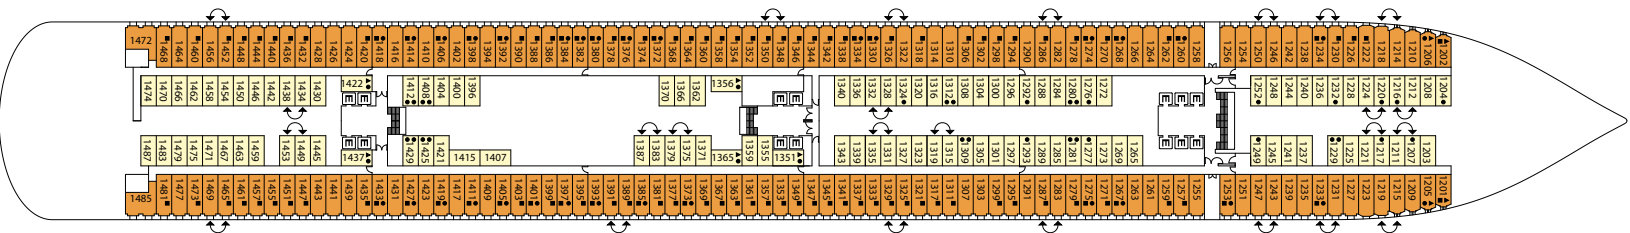

Italian renaissance

Gross tonnage: 135.500 t | Length: 323,6 m | Width: 37,2 m | Cruising speed: 18 knots | Max speed: 22,6 knots

Interior cabins

Deck 1, Deck 2, Deck 3, Deck 5, Deck 6, Deck 7, Deck 8, Deck 9, Deck 10, Deck 11, Deck 12, Deck 14

DECK 15

DECK 14

DECK 12

DECK 11

DECK 10

DECK 9

DECK 8

DECK 7

DECK 6

DECK 5

DECK 4

DECK 3

DECK 2

DECK 1