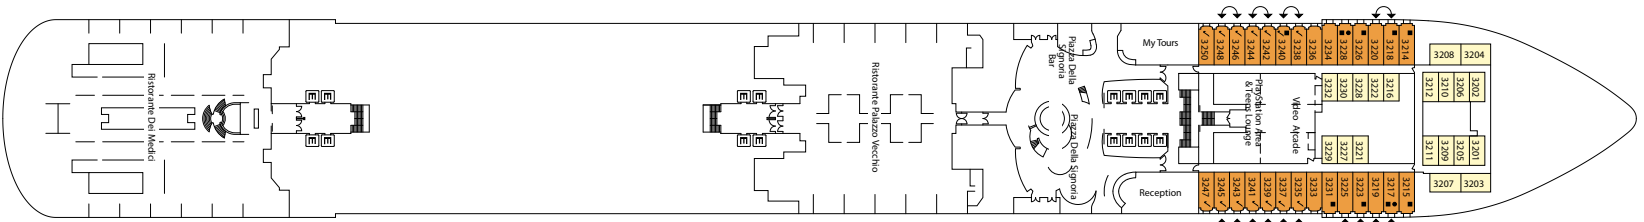

Italian renaissance

Gross tonnage: 135.500 t | Length: 323,6 m | Width: 37,2 m | Cruising speed: 18 knots | Max speed: 22,6 knots

Interior cabins

Deck 1, Deck 2, Deck 3, Deck 5, Deck 6, Deck 7, Deck 8, Deck 9, Deck 10, Deck 11, Deck 12, Deck 14

ENTERTAINMENT

• Theater on two decks • Casino • outside deck pool • Squok Club • Teens Area.

Frescobaldi Bar

Rope garden & Mini Golf

Squok Club

NB: double beds are available in all categories of cabin.

- single cabins
- H cabins for people with disabilities
- C interconnecting cabins
- E lift
- ★ double sofa bed
- 1 high bed
- single sofa bed
- ▲▲ 2 low beds that cannot be converted into a double
- ▲ cannot be converted into a double

DECK 15

DECK 14

DECK 12

DECK 11

DECK 10

DECK 9

DECK 8

DECK 7

DECK 6

DECK 5

DECK 4

DECK 3

DECK 2

DECK 1