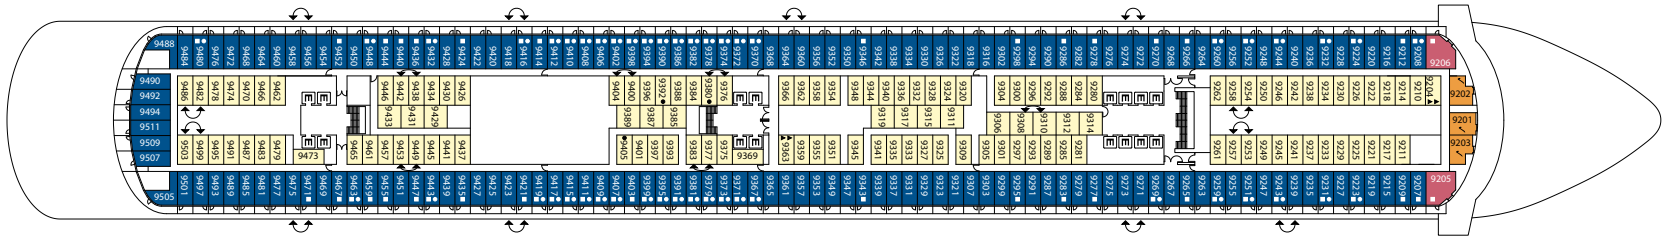

Italian renaissance

Gross tonnage: 135.500 t | Length: 323,6 m | Width: 37,2 m | Cruising speed: 18 knots | Max speed: 22,6 knots

Interior cabins

Deck 1, Deck 2, Deck 3, Deck 5, Deck 6, Deck 7, Deck 8, Deck 9, Deck 10, Deck 11, Deck 12, Deck 14

ENTERTAINMENT

• Theater on two decks • Casino • outside deck pool • Squok Club • Teens Area.

Frescobaldi Bar

Rope garden & Mini Golf

Squok Club

NB: double beds are available in all categories of cabin.

- single cabins
- H cabins for people with disabilities
- C interconnecting cabins
- E lift
- ★ double sofa bed
- 1 high bed
- single sofa bed
- ▲▲ 2 low beds that cannot be converted into a double
- ▲ cannot be converted into a double

DECK 15

DECK 14

DECK 12

DECK 11

DECK 10

DECK 9

DECK 8

DECK 7

DECK 6

DECK 5

DECK 4

DECK 3

DECK 2

DECK 1