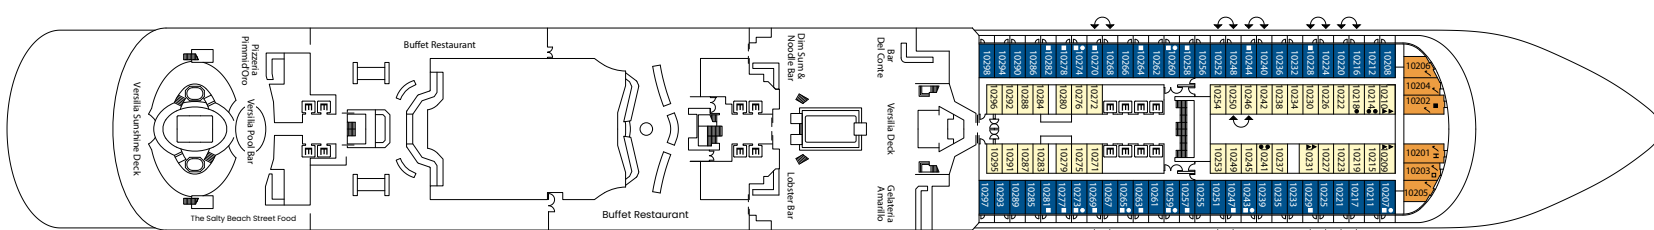

Italian renaissance

Gross tonnage: 135.500 t | Length: 323,6 m | Width: 37,2 m | Cruising speed: 18 knots | Max speed: 22,6 knots

Interior cabins

Deck 1, Deck 2, Deck 3, Deck 5, Deck 6, Deck 7, Deck 8, Deck 9, Deck 10, Deck 11, Deck 12, Deck 14

ENTERTAINMENT

• Theater on two decks • Casino • outside deck pool • Squok Club • Teens Area.

Frescobaldi Bar

Rope garden & Mini Golf

Squok Club

NB: double beds are available in all categories of cabin.

- single cabins
- H cabins for people with disabilities
- C interconnecting cabins
- E lift
- ★ double sofa bed
- 1 high bed
- single sofa bed
- ▲▲ 2 low beds that cannot be converted into a double
- ▲ cannot be converted into a double

DECK 15

DECK 14

DECK 12

DECK 11

DECK 10

DECK 9

DECK 8

DECK 7

DECK 6

DECK 5

DECK 4

DECK 3

DECK 2

DECK 1