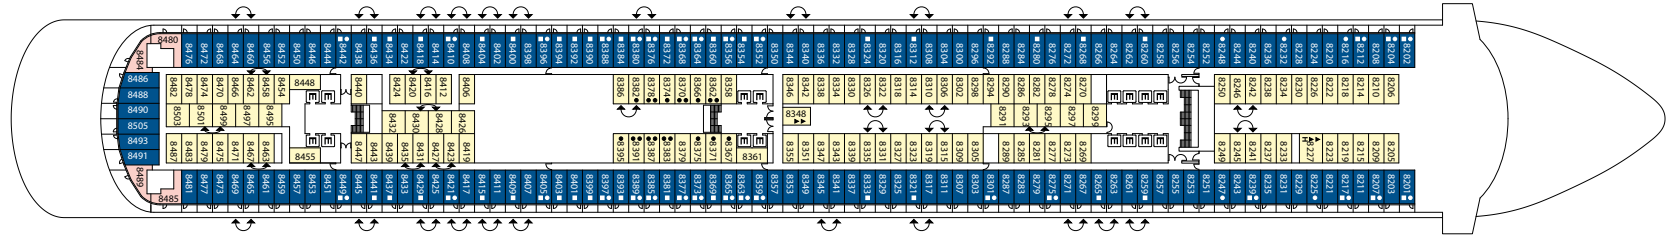

Italian renaissance

Gross tonnage: 135.500 t | Length: 323,6 m | Width: 37,2 m | Cruising speed: 18 knots | Max speed: 22,6 knots

Interior cabins

Deck 1, Deck 2, Deck 3, Deck 5, Deck 6, Deck 7, Deck 8, Deck 9, Deck 10, Deck 11, Deck 12, Deck 14

ENTERTAINMENT

• Theater on two decks • Casino • outside deck pool • Squok Club • Teens Area.

Frescobaldi Bar

Rope garden & Mini Golf

Squok Club

NB: double beds are available in all categories of cabin.

- single cabins
- H cabins for people with disabilities
- C interconnecting cabins
- E lift
- ★ double sofa bed
- 1 high bed
- single sofa bed
- ▲▲ 2 low beds that cannot be converted into a double
- ▲ cannot be converted into a double

DECK 15

DECK 14

DECK 12

DECK 11

DECK 10

DECK 9

DECK 8

DECK 7

DECK 6

DECK 5

DECK 4

DECK 3

DECK 2

DECK 1