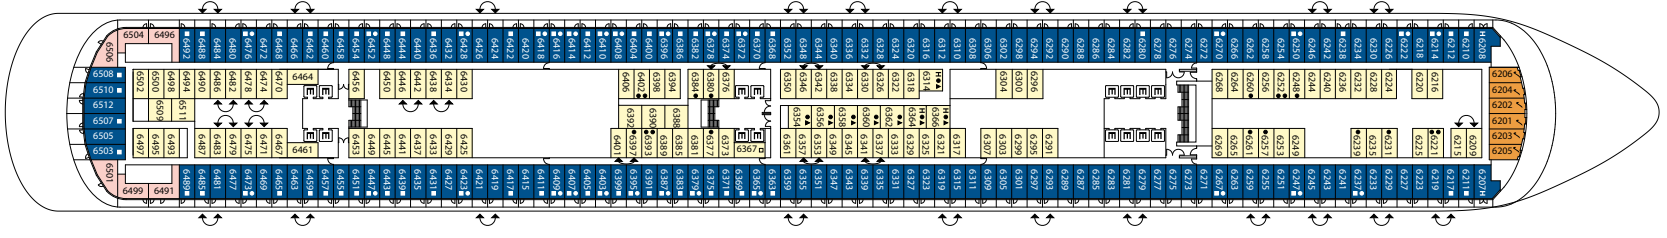

Italian renaissance

Gross tonnage: 135.500 t | Length: 323,6 m | Width: 37,2 m | Cruising speed: 18 knots | Max speed: 22,6 knots

Interior cabins

Deck 1, Deck 2, Deck 3, Deck 5, Deck 6, Deck 7, Deck 8, Deck 9, Deck 10, Deck 11, Deck 12, Deck 14

ENTERTAINMENT

• Theater on two decks • Casino • outside deck pool • Squok Club • Teens Area.

Frescobaldi Bar

Rope garden & Mini Golf

Squok Club

NB: double beds are available in all categories of cabin.

- single cabins
- H cabins for people with disabilities
- C interconnecting cabins
- E lift
- ★ double sofa bed
- 1 high bed
- single sofa bed
- ▲▲ 2 low beds that cannot be converted into a double
- ▲ cannot be converted into a double

DECK 15

DECK 14

DECK 12

DECK 11

DECK 10

DECK 9

DECK 8

DECK 7

DECK 6

DECK 5

DECK 4

DECK 3

DECK 2

DECK 1