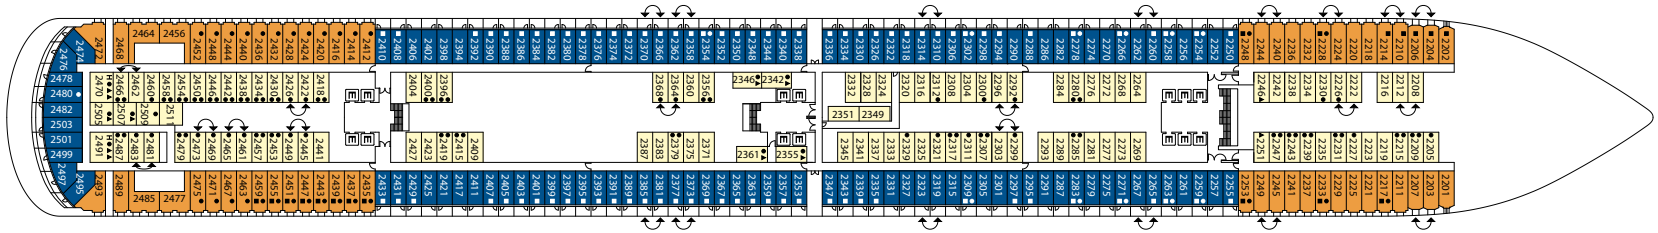

Italian renaissance

Gross tonnage: 135.500 t | Length: 323,6 m | Width: 37,2 m | Cruising speed: 18 knots | Max speed: 22,6 knots

Interior cabins

Deck 1, Deck 2, Deck 3, Deck 5, Deck 6, Deck 7, Deck 8, Deck 9, Deck 10, Deck 11, Deck 12, Deck 14

DECK 15

DECK 14

DECK 12

DECK 11

DECK 10

DECK 9

DECK 8

DECK 7

DECK 6

DECK 5

DECK 4

DECK 3

DECK 2

DECK 1