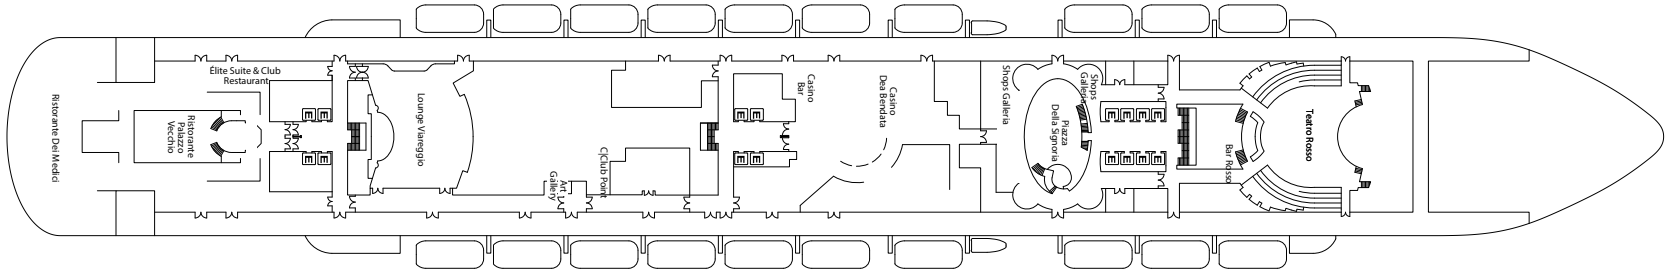

Italian renaissance

Gross tonnage: 135.500 t | Length: 323,6 m | Width: 37,2 m | Cruising speed: 18 knots | Max speed: 22,6 knots

Interior cabins

Deck 1, Deck 2, Deck 3, Deck 5, Deck 6, Deck 7, Deck 8, Deck 9, Deck 10, Deck 11, Deck 12, Deck 14

ENTERTAINMENT

• Theater on two decks • Casino • outside deck pool • Squok Club • Teens Area.

Frescobaldi Bar

Rope garden & Mini Golf

Squok Club

NB: double beds are available in all categories of cabin.

- single cabins
- H cabins for people with disabilities
- C interconnecting cabins
- E lift
- ★ double sofa bed
- 1 high bed
- single sofa bed
- ▲▲ 2 low beds that cannot be converted into a double
- ▲ cannot be converted into a double

DECK 15

DECK 14

DECK 12

DECK 11

DECK 10

DECK 9

DECK 8

DECK 7

DECK 6

DECK 5

DECK 4

DECK 3

DECK 2

DECK 1