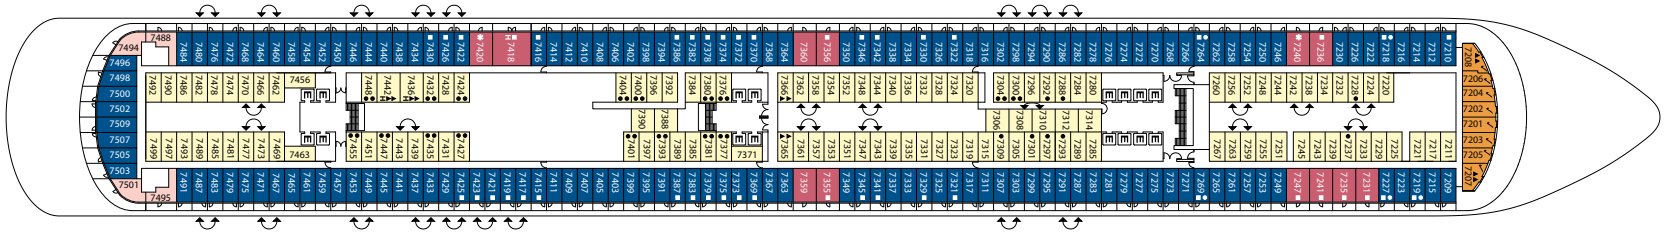

Italian renaissance

Gross tonnage: 135.500 t | Length: 323,6 m | Width: 37,2 m | Cruising speed: 18 knots | Max speed: 22,6 knots

Interior cabins

Deck 1, Deck 2, Deck 3, Deck 5, Deck 6, Deck 7, Deck 8, Deck 9, Deck 10, Deck 11, Deck 12, Deck 14

ENTERTAINMENT

• Theater on two decks • Casino • outside deck pool • Squok Club • Teens Area.

Frescobaldi Bar

Rope garden & Mini Golf

Squok Club

NB: double beds are available in all categories of cabin.

- single cabins
- H cabins for people with disabilities
- C interconnecting cabins
- E lift
- ★ double sofa bed
- 1 high bed
- single sofa bed
- ▲▲ 2 low beds that cannot be converted into a double
- ▲ cannot be converted into a double

DECK 15

DECK 14

DECK 12

DECK 11

DECK 10

DECK 9

DECK 8

DECK 7

DECK 6

DECK 5

DECK 4

DECK 3

DECK 2

DECK 1