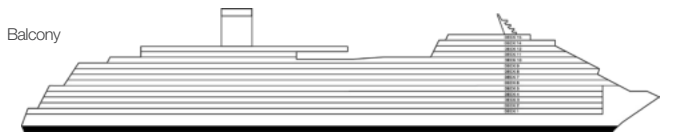

CATEGORIES

- 1A** Interior Upper/Lower
- 4A 4B 4C 4D 4E 4F 4G 4H 4I** Interior
- 4J** Interior with Picture Window (Walkway View)
- 6A 6B** Ocean View
- 6L 6M** Deluxe Ocean View
- 7C** Cove Balcony
- 8A 8B 8C 8D 8E 8F 8G 8H** Balcony
- 8M** Aft-View Extended Balcony
- 9B** Premium Balcony
- OS** Ocean Suite

Gross Tonnage: 135,156 Length: 1,061 feet Beam: 122 feet
 Cruising Speed: 18 Knots Guest Capacity: 4,126 (Double Occupancy)
 Total Staff: 1,424 Registry: The Bahamas

Terrazza Accommodations **1A** Interior **1E** Cabana **1I** Aft-View Extended Balcony **1L** Premium Balcony **1M** Premium Vista Balcony