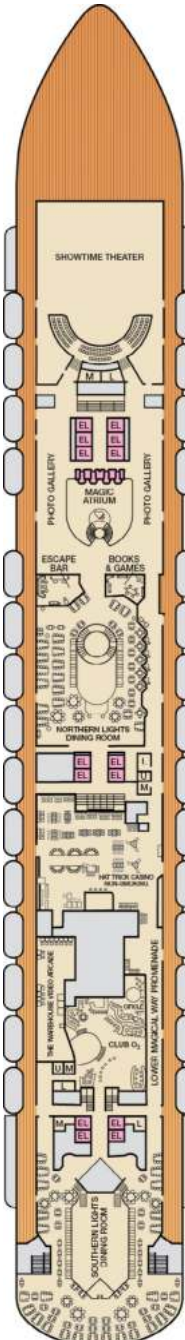

ACCOMMODATIONS SYMBOL LEGEND

- ▲ Twin Bed and Single Sofa Bed
- ★ 2 Twin Beds (convert to King) and Single Sofa Bed
- 2 Twin Beds (convert to King) and 1 Upper Pullman
- ⋮ 2 Twin Beds (convert to King) and 2 Upper Pullmans
- 2 Twin Beds (convert to King), Single Sofa Bed and 1 Upper Pullman

- † 2 Twin Beds (convert to King) and Double Sofa Bed
- ▼ 2 Twin Beds (convert to King), Single Sofa Bed and 2 Upper Pullmans. Beds do not convert to King when both Upper Pullmans in use.
- ◆ Stateroom with 2 Porthole Windows
- ◁ Connecting staterooms (ideal for families and groups of friends)
- * Twin Beds do not convert to a King Bed
- U Unisex Wheelchair Accessible Restroom

CATEGORIES

- 1A** Interior Upper/Lower
 - P1** Porthole
 - 4A 4B 4C 4D 4E 4F 4G 4H** Interior
 - 4J** Interior with Picture Window (obstructed views)
 - 6A** Ocean View
 - 6L 6M 6N** Deluxe Ocean View
 - 7C** Cove Balcony
 - 8A 8B 8C 8D 8E 8F 8G** Balcony
 - 8H 8N** Aft-View Extended Balcony
 - 9C** Premium Vista Balcony
 - JS** Junior Suite
 - OS** Ocean Suite
 - CS** Grand Suite
 - 4S** Interior
 - 6S** Ocean View (obstructed views)
 - 8P 8S** Balcony
 - SS** Suite
- Spa accommodations include private access, special amenities and priority reservations at the Cloud 9 Spa.

Gross Tonnage: 130,000 Length: 1,004 Feet Beam: 122 Feet
 Cruising Speed: 20 Knots Guest Capacity: 3,690 (Double Occupancy)
 Total Staff: 1,367 Registry: Panama

Deck 1 Deck 2

Lobby • Deck 3

Mezzanine • Deck 4