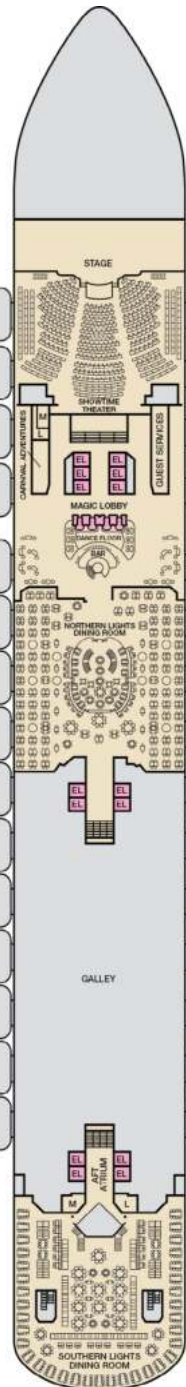

ACCOMMODATIONS SYMBOL LEGEND

- ▲ Twin Bed and Single Sofa Bed
- ★ 2 Twin Beds (convert to King) and Single Sofa Bed
- 2 Twin Beds (convert to King) and 1 Upper Pullman
- ⋮ 2 Twin Beds (convert to King) and 2 Upper Pullmans
- 2 Twin Beds (convert to King), Single Sofa Bed and 1 Upper Pullman

- † 2 Twin Beds (convert to King) and Double Sofa Bed
- ▼ 2 Twin Beds (convert to King), Single Sofa Bed and 2 Upper Pullmans. Beds do not convert to King when both Upper Pullmans in use.
- ◆ Stateroom with 2 Porthole Windows
- ◁ Connecting staterooms (ideal for families and groups of friends)
- * Twin Beds do not convert to a King Bed
- U Unisex Wheelchair Accessible Restroom

CATEGORIES

- 1A** Interior Upper/Lower
 - P1** Porthole
 - 4A 4B 4C 4D 4E 4F 4G 4H** Interior
 - 4J** Interior with Picture Window (obstructed views)
 - 6A** Ocean View
 - 6L 6M 6N** Deluxe Ocean View
 - 7C** Cove Balcony
 - 8A 8B 8C 8D 8E 8F 8G** Balcony
 - 8H 8N** Aft-View Extended Balcony
 - 9C** Premium Vista Balcony
 - JS** Junior Suite
 - OS** Ocean Suite
 - CS** Grand Suite
 - 4S** Interior
 - 6S** Ocean View (obstructed views)
 - 8P 8S** Balcony
 - SS** Suite
- Spa accommodations include private access, special amenities and priority reservations at the Cloud 9 Spa.

Gross Tonnage: 130,000 Length: 1,004 Feet Beam: 122 Feet
 Cruising Speed: 20 Knots Guest Capacity: 3,690 (Double Occupancy)
 Total Staff: 1,367 Registry: Panama

Deck 1 Deck 2

Lobby • Deck 3

Mezzanine • Deck 4