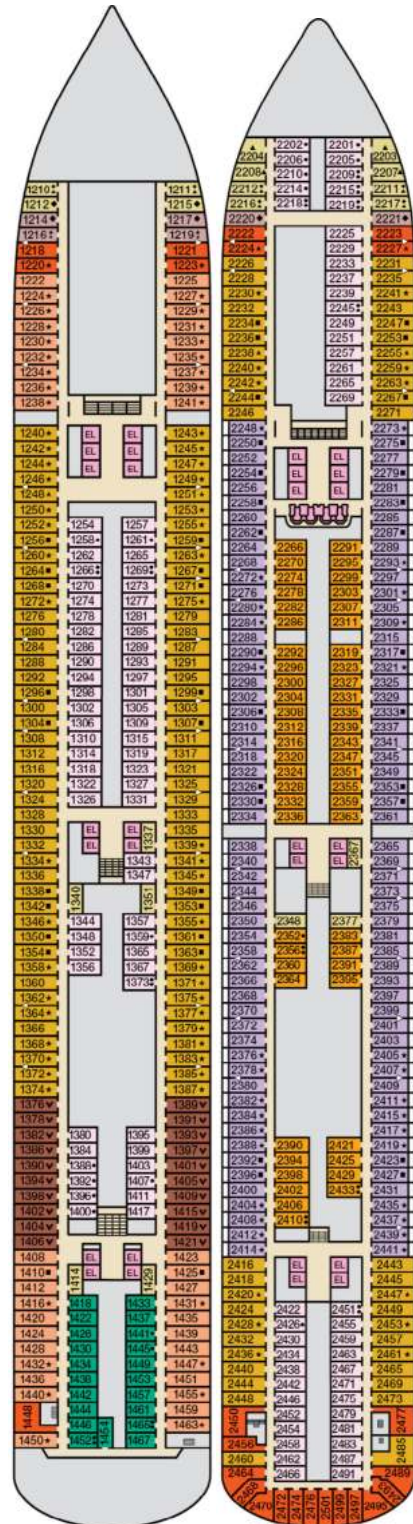

ACCOMMODATIONS SYMBOL LEGEND

- ▲ Twin Bed and Single Sofa Bed
- ★ 2 Twin Beds (convert to King) and Single Sofa Bed
- 2 Twin Beds (convert to King) and 1 Upper Pullman
- ⋮ 2 Twin Beds (convert to King) and 2 Upper Pullmans
- 2 Twin Beds (convert to King), Single Sofa Bed and 1 Upper Pullman

- † 2 Twin Beds (convert to King) and Double Sofa Bed
- ▼ 2 Twin Beds (convert to King), Single Sofa Bed and 2 Upper Pullmans. Beds do not convert to King when both Upper Pullmans in use.
- ◆ Stateroom with 2 Porthole Windows
- ◁ Connecting staterooms (ideal for families and groups of friends)
- * Twin Beds do not convert to a King Bed
- U Unisex Wheelchair Accessible Restroom

6L 6M JS Staterooms and suites with obstructed views: 1440, 1459, 2448, 2473, 9205, 9206.

3 All accommodations are non-smoking.
 Accessible staterooms are available for guests with disabilities. Please contact Guest Access Services at 1-800-438-6744 ext. 70025 for details, or visit <http://www.carnival.com/about-carnival/special-needs.aspx>.

Gross Tonnage: 130,000 Length: 1,004 Feet Beam: 122 Feet
 Cruising Speed: 20 Knots Guest Capacity: 3,690 (Double Occupancy)
 Total Staff: 1,367 Registry: Panama

Deck 1 Deck 2

Lobby • Deck 3

Mezzanine • Deck 4