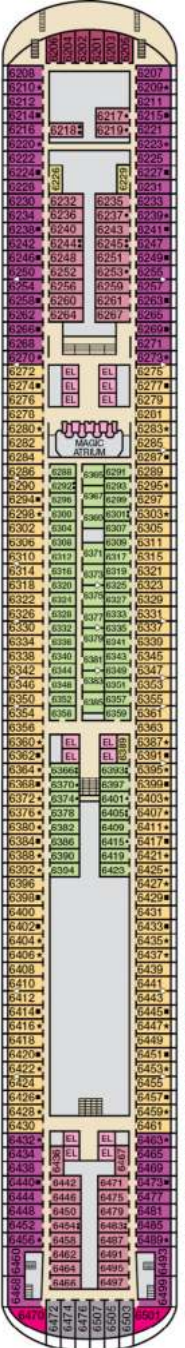

ACCOMMODATIONS SYMBOL LEGEND

- ▲ Twin Bed and Single Sofa Bed
- ★ 2 Twin Beds (convert to King) and Single Sofa Bed
- 2 Twin Beds (convert to King) and 1 Upper Pullman
- ⋮ 2 Twin Beds (convert to King) and 2 Upper Pullmans
- 2 Twin Beds (convert to King), Single Sofa Bed and 1 Upper Pullman

- † 2 Twin Beds (convert to King) and Double Sofa Bed
- ▼ 2 Twin Beds (convert to King), Single Sofa Bed and 2 Upper Pullmans. Beds do not convert to King when both Upper Pullmans in use.
- Stateroom with 2 Porthole Windows
- ◁ Connecting staterooms (ideal for families and groups of friends)
- Twin Beds do not convert to a King Bed
- U Unisex Wheelchair Accessible Restroom

6L 6M JS Staterooms and suites with obstructed views: 1440, 1459, 2448, 2473, 9205, 9206.

3 All accommodations are non-smoking.
Accessible staterooms are available for guests with disabilities. Please contact Guest Access Services at 1-800-438-6744 ext. 70025 for details, or visit <http://www.carnival.com/about-carnival/special-needs.aspx>.

CATEGORIES

1. **1A** Interior Upper/Lower
   - **P1** Porthole
   - **4A 4B 4C 4D 4E 4F 4G 4H** Interior
   - **4J** Interior with Picture Window (obstructed views)
   - **6A** Ocean View
   - **6L 6M 6N** Deluxe Ocean View
   - **7C** Cove Balcony
   - **8A 8B 8C 8D 8E 8F 8G** Balcony
   - **8H 8N** Aft-View Extended Balcony
   - **9C** Premium Vista Balcony
   - **JS** Junior Suite
   - **OS** Ocean Suite
   - **CS** Grand Suite
   - **4S** Interior
   - **6S** Ocean View (obstructed views)
   - **8P 8S** Balcony
   - **SS** Suite
2. Spa accommodations include private access, special amenities and priority reservations at the Cloud 9 Spa.

Gross Tonnage: 130,000 Length: 1,004 Feet Beam: 122 Feet
Cruising Speed: 20 Knots Guest Capacity: 3,690 (Double Occupancy)
Total Staff: 1,367 Registry: Panama

Deck 6

Cloud 9 and ACCOMMODATIONS