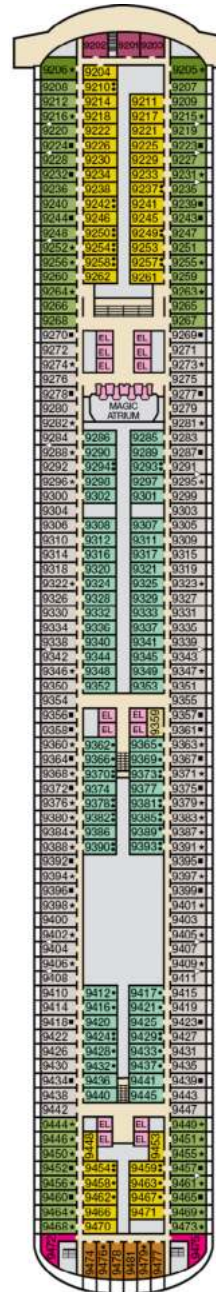

ACCOMMODATIONS SYMBOL LEGEND

- ▲ Twin Bed and Single Sofa Bed
- ★ 2 Twin Beds (convert to King) and Single Sofa Bed
- 2 Twin Beds (convert to King) and 1 Upper Pullman
- ⋮ 2 Twin Beds (convert to King) and 2 Upper Pullmans
- 2 Twin Beds (convert to King), Single Sofa Bed and 1 Upper Pullman

- † 2 Twin Beds (convert to King) and Double Sofa Bed
- ▼ 2 Twin Beds (convert to King), Single Sofa Bed and 2 Upper Pullmans. Beds do not convert to King when both Upper Pullmans in use.
- Stateroom with 2 Porthole Windows
- ◁ Connecting staterooms (ideal for families and groups of friends)
- Twin Beds do not convert to a King Bed
- U Unisex Wheelchair Accessible Restroom

6L 6M JS Staterooms and suites with obstructed views: 1440, 1459, 2448, 2473, 9205, 9206.

3 All accommodations are non-smoking.
Accessible staterooms are available for guests with disabilities. Please contact Guest Access Services at 1-800-438-6744 ext. 70025 for details, or visit <http://www.carnival.com/about-carnival/special-needs.aspx>.

CATEGORIES

1. **1A** Interior Upper/Lower
   - **P1** Porthole
   - **4A 4B 4C 4D 4E 4F 4G 4H** Interior
   - **4J** Interior with Picture Window (obstructed views)
   - **6A** Ocean View
   - **6L 6M 6N** Deluxe Ocean View
   - **7C** Cove Balcony
   - **8A 8B 8C 8D 8E 8F 8G** Balcony
   - **8H 8N** Aft-View Extended Balcony
   - **9C** Premium Vista Balcony
   - **JS** Junior Suite
   - **OS** Ocean Suite
   - **CS** Grand Suite
   - **4S** Interior
   - **6S** Ocean View (obstructed views)
   - **8P 8S** Balcony
   - **SS** Suite
2. Spa accommodations include private access, special amenities and priority reservations at the Cloud 9 Spa.

Gross Tonnage: 130,000 Length: 1,004 Feet Beam: 122 Feet
Cruising Speed: 20 Knots Guest Capacity: 3,690 (Double Occupancy)
Total Staff: 1,367 Registry: Panama

Deck 9

Cloud 9 and ACCOMMODATIONS