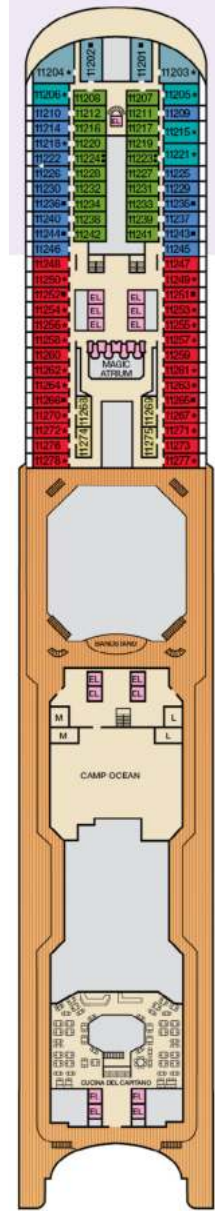

ACCOMMODATIONS SYMBOL LEGEND

- ▲ Twin Bed and Single Sofa Bed
- ★ 2 Twin Beds (convert to King) and Single Sofa Bed
- 2 Twin Beds (convert to King) and 1 Upper Pullman
- ⋮ 2 Twin Beds (convert to King) and 2 Upper Pullmans
- 2 Twin Beds (convert to King), Single Sofa Bed and 1 Upper Pullman

- † 2 Twin Beds (convert to King) and Double Sofa Bed
- ▼ 2 Twin Beds (convert to King), Single Sofa Bed and 2 Upper Pullmans. Beds do not convert to King when both Upper Pullmans in use.
- Stateroom with 2 Porthole Windows
- ◁ Connecting staterooms (ideal for families and groups of friends)
- Twin Beds do not convert to a King Bed
- U Unisex Wheelchair Accessible Restroom

6L 6M JS Staterooms and suites with obstructed views: 1440, 1459, 2448, 2473, 9205, 9206.

3 All accommodations are non-smoking.
Accessible staterooms are available for guests with disabilities. Please contact Guest Access Services at 1-800-438-6744 ext. 70025 for details, or visit <http://www.carnival.com/about-carnival/special-needs.aspx>.

CATEGORIES

1. **1A** Interior Upper/Lower
   - **P1** Porthole
   - **4A 4B 4C 4D 4E 4F 4G 4H** Interior
   - **4J** Interior with Picture Window (obstructed views)
   - **6A** Ocean View
   - **6L 6M 6N** Deluxe Ocean View
   - **7C** Cove Balcony
   - **8A 8B 8C 8D 8E 8F 8G** Balcony
   - **8H 8N** Aft-View Extended Balcony
   - **9C** Premium Vista Balcony
   - **JS** Junior Suite
   - **OS** Ocean Suite
   - **CS** Grand Suite
   - **4S** Interior
   - **6S** Ocean View (obstructed views)
   - **8P 8S** Balcony
   - **SS** Suite
2. Spa accommodations include private access, special amenities and priority reservations at the Cloud 9 Spa.

Gross Tonnage: 130,000 Length: 1,004 Feet Beam: 122 Feet
Cruising Speed: 20 Knots Guest Capacity: 3,690 (Double Occupancy)
Total Staff: 1,367 Registry: Panama

Deck 11

Cloud 9 and ACCOMMODATIONS