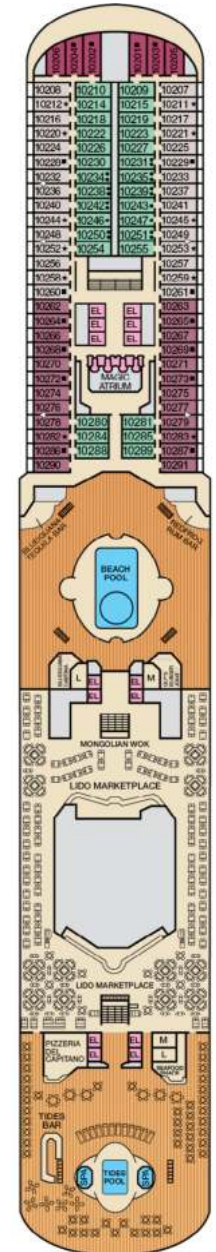

ACCOMMODATIONS SYMBOL LEGEND

- ▲ Twin Bed and Single Sofa Bed
- ★ 2 Twin Beds (convert to King) and Single Sofa Bed
- 2 Twin Beds (convert to King) and 1 Upper Pullman
- ⋮ 2 Twin Beds (convert to King) and 2 Upper Pullmans
- 2 Twin Beds (convert to King), Single Sofa Bed and 1 Upper Pullman

- † 2 Twin Beds (convert to King) and Double Sofa Bed
- ▼ 2 Twin Beds (convert to King), Single Sofa Bed and 2 Upper Pullmans. Beds do not convert to King when both Upper Pullmans in use.
- ◆ Stateroom with 2 Porthole Windows
- ◁ Connecting staterooms (ideal for families and groups of friends)
- * Twin Beds do not convert to a King Bed
- U Unisex Wheelchair Accessible Restroom

Gross Tonnage: 130,000 Length: 1,004 Feet Beam: 122 Feet
 Cruising Speed: 20 Knots Guest Capacity: 3,690 (Double Occupancy)
 Total Staff: 1,367 Registry: Panama

Deck 1 Deck 2

Lobby • Deck 3

Mezzanine • Deck 4

Promenade • Deck 5

Deck 6

Deck 7

Deck 8

Deck 9

Lido • Deck 10

Deck 11

Spa & Sports • Deck 12