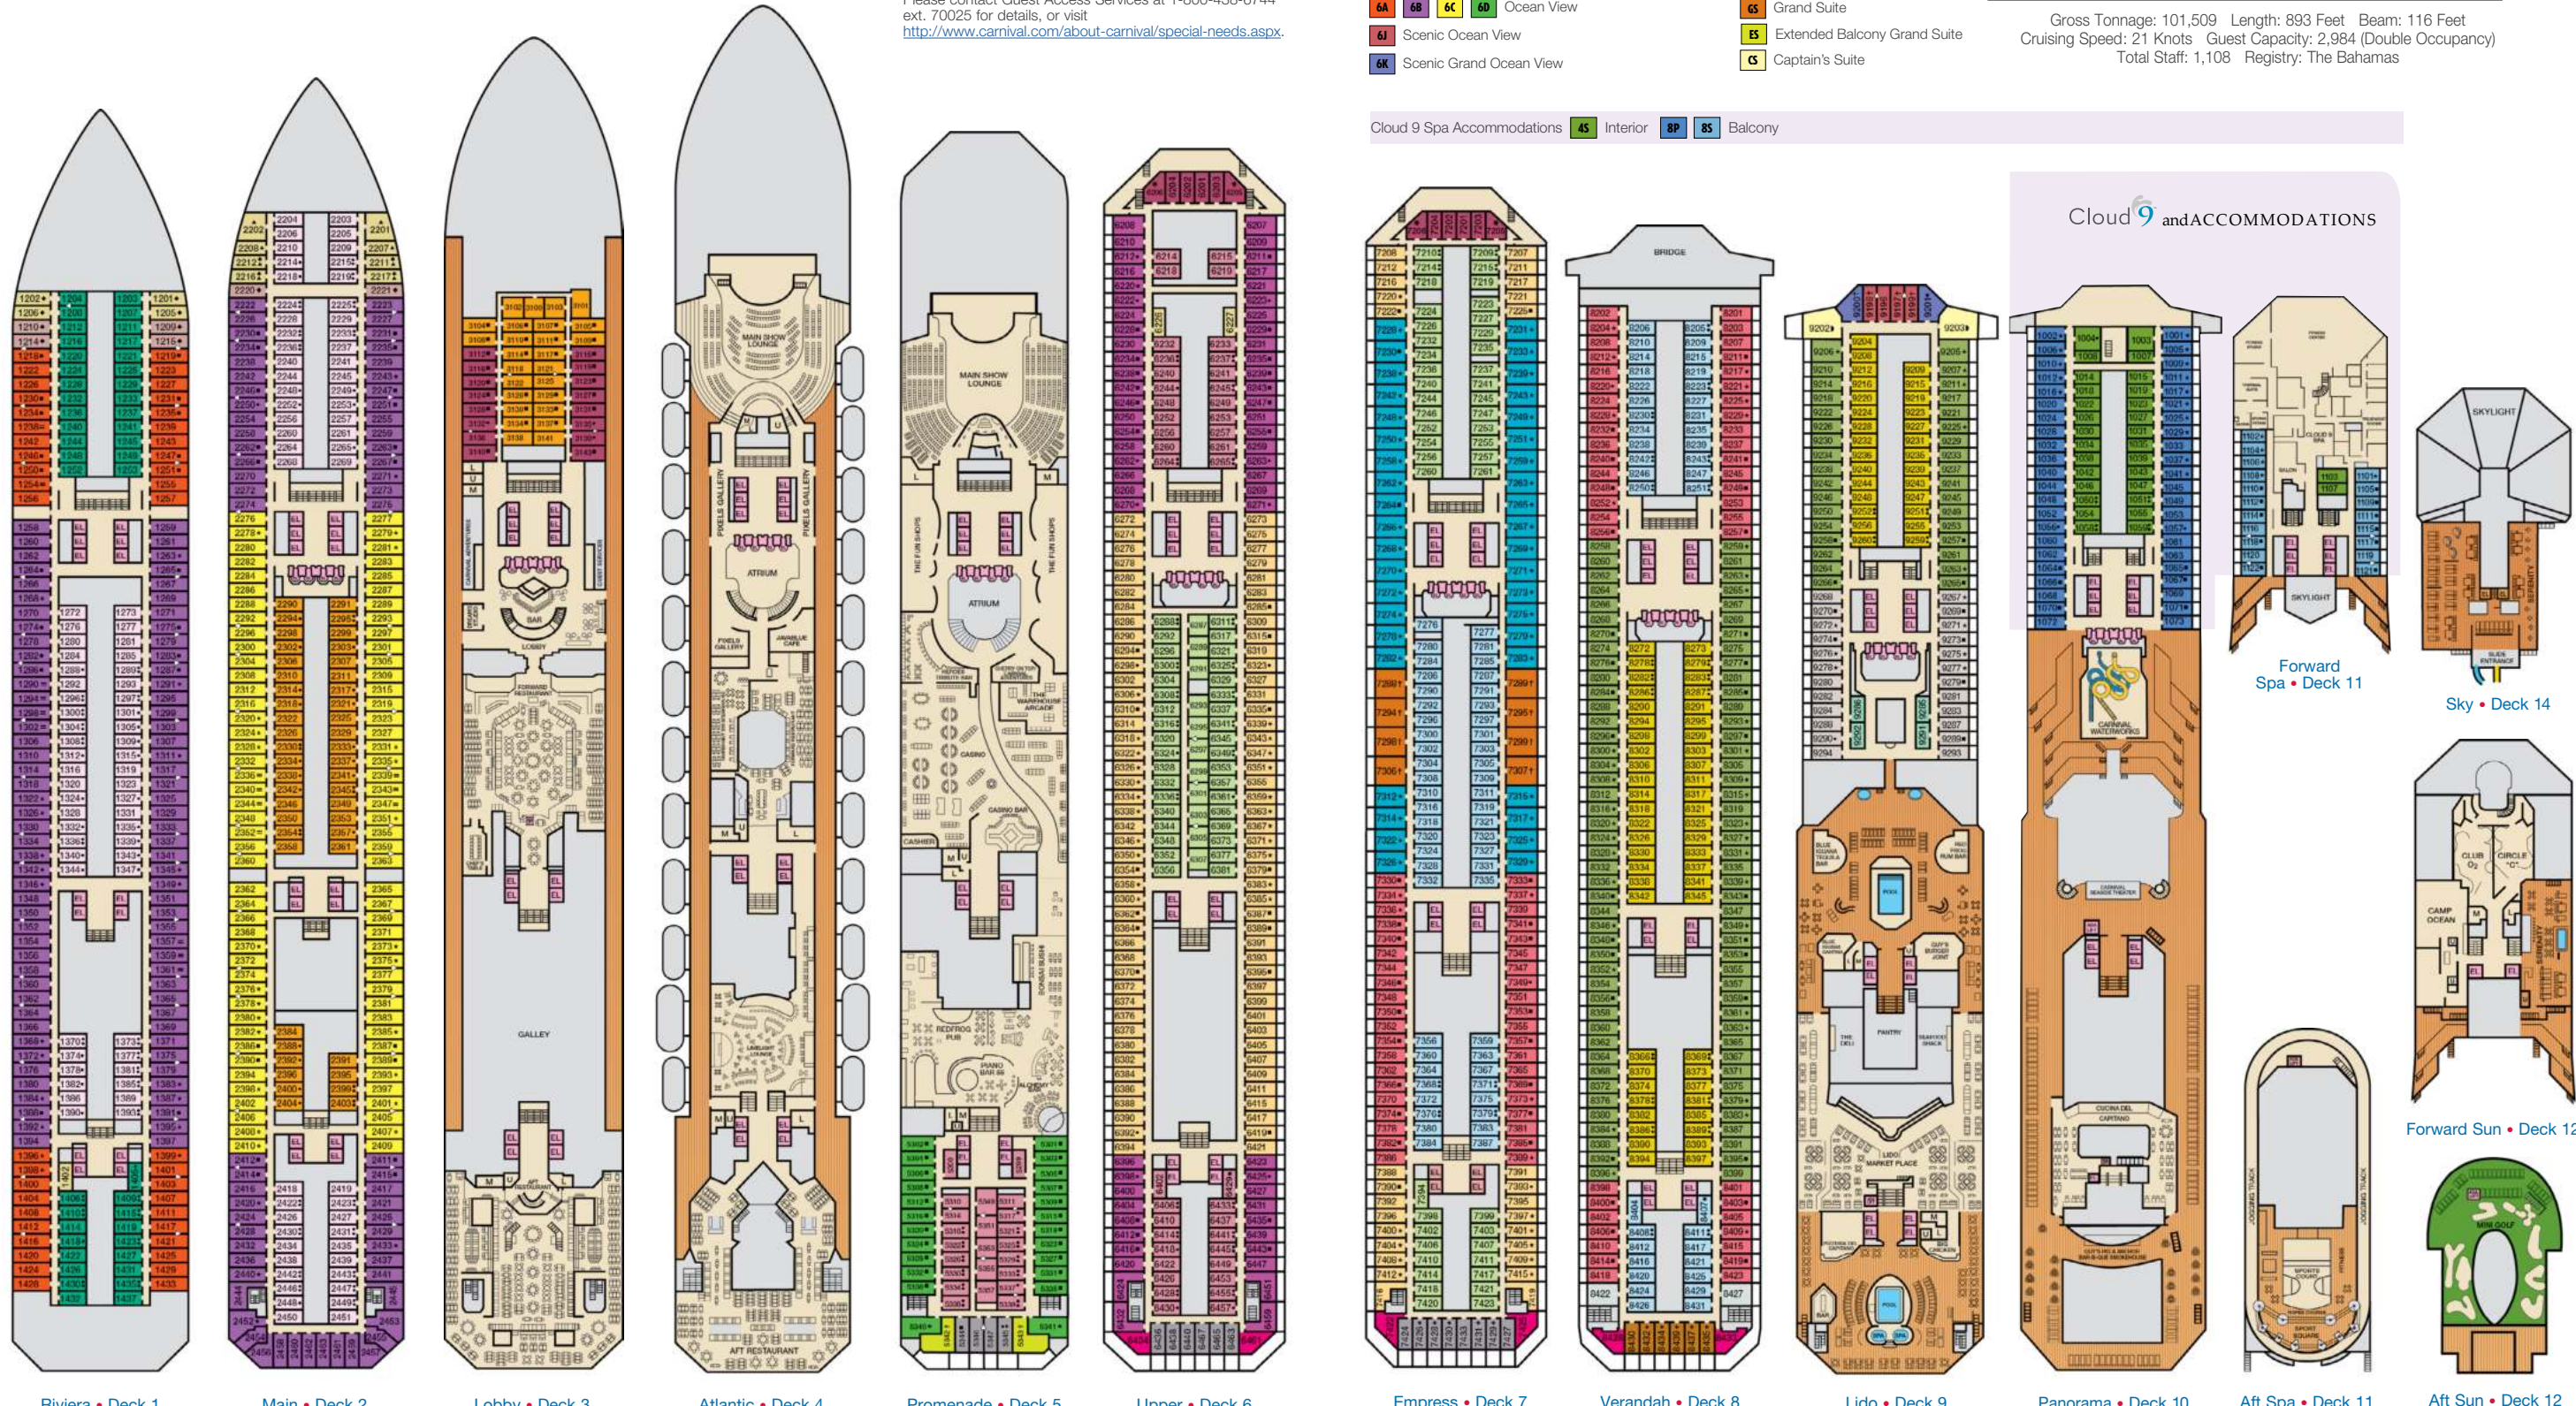

ACCOMMODATIONS SYMBOL LEGEND

- ▲ Twin Bed and Single Sofa Bed
- ★ 2 Twin Beds (convert to King) and Single Sofa Bed
- 2 Twin Beds (convert to King) and 1 Upper Pullman
- 2 Twin Beds (convert to King) and 2 Upper Pullmans
- 2 Twin Beds (convert to King), Single Sofa Bed and 1 Upper Pullman
- † 2 Twin Beds (convert to King) and Double Sofa Bed

- 4A 4B 4C 4D 4E 4F 4G 4H Interior staterooms:
Beds do not convert to King when both Upper Pullmans in use.
- 6B Staterooms with obstructed views: 2428, 2429.
- 8P Cloud 9 Spa Balconies with obstructed views: 1001, 1002.

CATEGORIES

- 1A Interior Upper/Lower
- P1 Porthole
- 4A 4B 4C 4D 4E 4F 4G 4H Interior
- 4I Interior with Picture Window (walkway view)
- 6A 6B 6C 6D Ocean View
- 6I Scenic Ocean View
- 6K Scenic Grand Ocean View
- 8A 8B 8C 8D 8E Balcony
- 8M 8N Aft-View Extended Balcony
- 9B Premium Balcony
- 9C Premium Vista Balcony
- 0S Ocean Suite
- 0G Grand Suite
- 0E Extended Balcony Grand Suite
- 0C Captain's Suite

Gross Tonnage: 101,509 Length: 893 Feet Beam: 116 Feet
Cruising Speed: 21 Knots Guest Capacity: 2,984 (Double Occupancy)
Total Staff: 1,108 Registry: The Bahamas

Cloud 9 Spa Accommodations 4S Interior 8P 8S Balcony