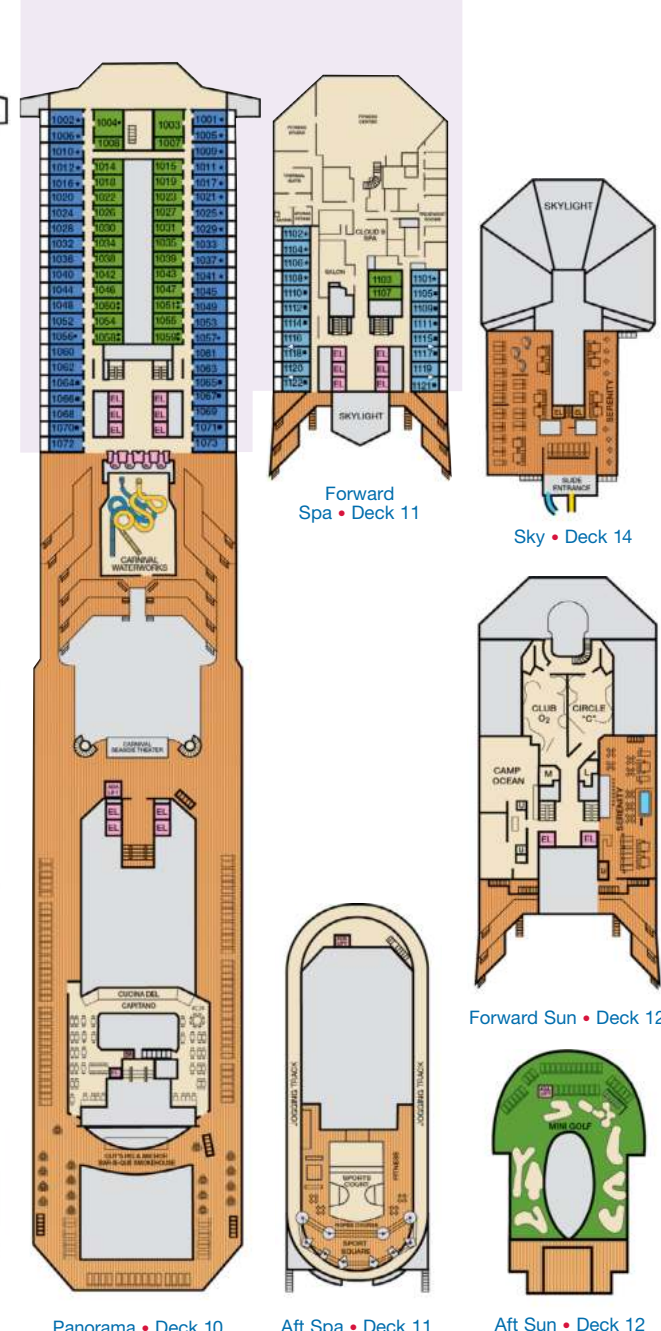

- ▶ 2 Twin Beds (convert to King), Double Sofa Bed and 1 Lower Pullman
- ≡ 2 Twin Beds (convert to King), Single Sofa Bed with Convertible Bunk
- ◆ Stateroom with 2 Porthole Windows
- ◊ Connecting staterooms (ideal for families and groups of friends)
- * Twin beds do not convert to a King Bed.
- U Unisex Wheelchair Accessible Restroom

CATEGORIES

- 1A Interior Upper/Lower
- P1 Porthole
- 4A 4B 4C 4D 4E 4F 4G 4H Interior
- 4I Interior with Picture Window (walkway view)
- 6A 6B 6C 6D Ocean View
- 6I Scenic Ocean View
- 6K Scenic Grand Ocean View
- 8A 8B 8C 8D 8E Balcony
- 8M 8N Aft-View Extended Balcony
- 9B Premium Balcony
- 9C Premium Vista Balcony
- 0S Ocean Suite
- 0G Grand Suite
- 0E Extended Balcony Grand Suite
- 0C Captain's Suite

Gross Tonnage: 101,509 Length: 893 Feet Beam: 116 Feet
Cruising Speed: 21 Knots Guest Capacity: 2,984 (Double Occupancy)
Total Staff: 1,108 Registry: The Bahamas

Cloud 9 Spa Accommodations 4S Interior 8P 8S Balcony

Cloud 9 and ACCOMMODATIONS

Riviera • Deck 1 Main • Deck 2 Lobby • Deck 3 Atlantic • Deck 4 Promenade • Deck 5 Upper • Deck 6 Empress • Deck 7 Verandah • Deck 8 Lido • Deck 9 Panorama • Deck 10 Aft Spa • Deck 11 Aft Sun • Deck 12