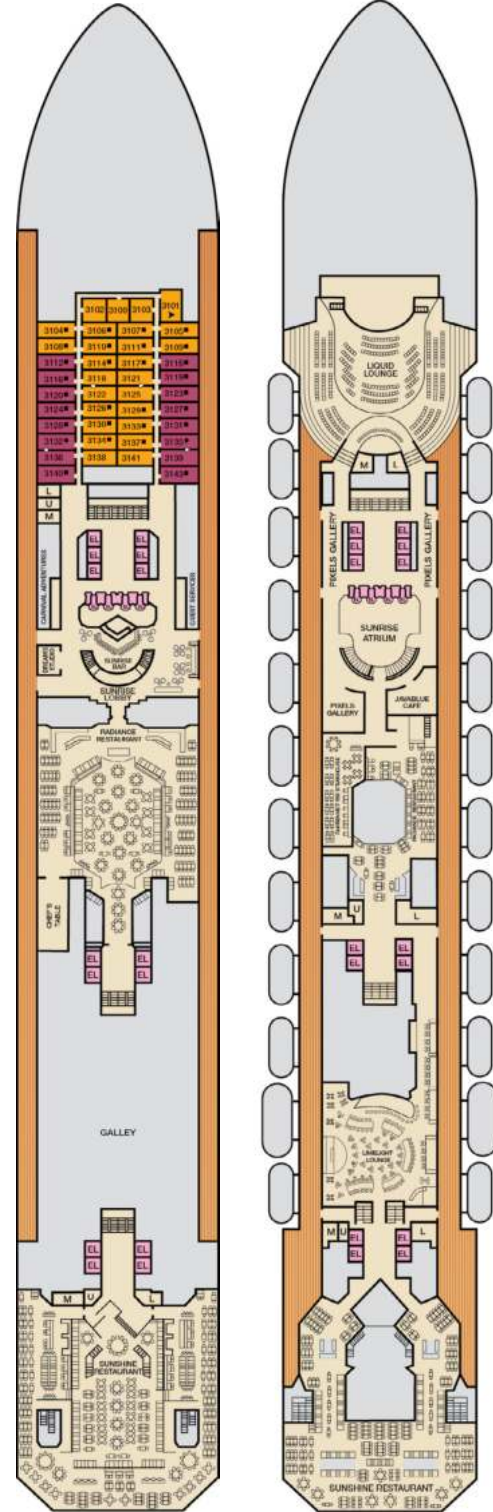

ACCOMMODATIONS SYMBOL LEGEND

- ▲ Twin Bed and Single Sofa Bed
- ▶ King Bed does not convert to Twin Beds
- ★ 2 Twin Beds (convert to King) and Single Sofa Bed
- 2 Twin Beds (convert to King) and 1 Upper Pullman
- ⊕ King Bed (does not convert to Twin Beds) and Single Sofa Bed
- ⊖ King Bed (does not convert to Twin Beds) and 1 Upper Pullman
- ⋮ 2 Twin Beds (convert to King) and 2 Upper Pullmans
- 2 Twin Beds (convert to King), Single Sofa Bed and 1 Upper Pullman
- ▣ 2 Twin Beds (convert to King) and Double Sofa Bed
- ▤ 2 Twin Beds (convert to King), Double Sofa Bed and 1 Lower Pullman

- = 2 Twin Beds (convert to King), Single Sofa Bed with Convertible Bunk
- ◆ Stateroom with 2 Porthole Windows
- ◁ Connecting staterooms (ideal for families and groups of friends)
- \* Twin beds do not convert to a King Bed.
- U Unisex Wheelchair Accessible Restroom

CATEGORIES

- 1A Interior Upper/Lower
- P1 Porthole
- 4A 4B 4C 4D 4E 4F 4G 4H Interior
- 4I Interior with Picture Window (walkway view)
- 6A 6B 6C 6D Ocean View
- 6I Scenic Ocean View
- 6K Scenic Grand Ocean View
- 8A 8B 8C 8D 8E Balcony
- 8M 8N Aft-View Extended Balcony
- 9B Premium Balcony
- 9C Premium Vista Balcony
- 0S Ocean Suite
- 0S Grand Suite
- ES Extended Balcony Grand Suite
- CS Captain's Suite

Gross Tonnage: 101,509 Length: 893 Feet Beam: 116 Feet  
 Cruising Speed: 21 Knots Guest Capacity: 2,984 (Double Occupancy)  
 Total Staff: 1,108 Registry: The Bahamas

Riviera • Deck 1

Main • Deck 2

Atlantic • Deck 4