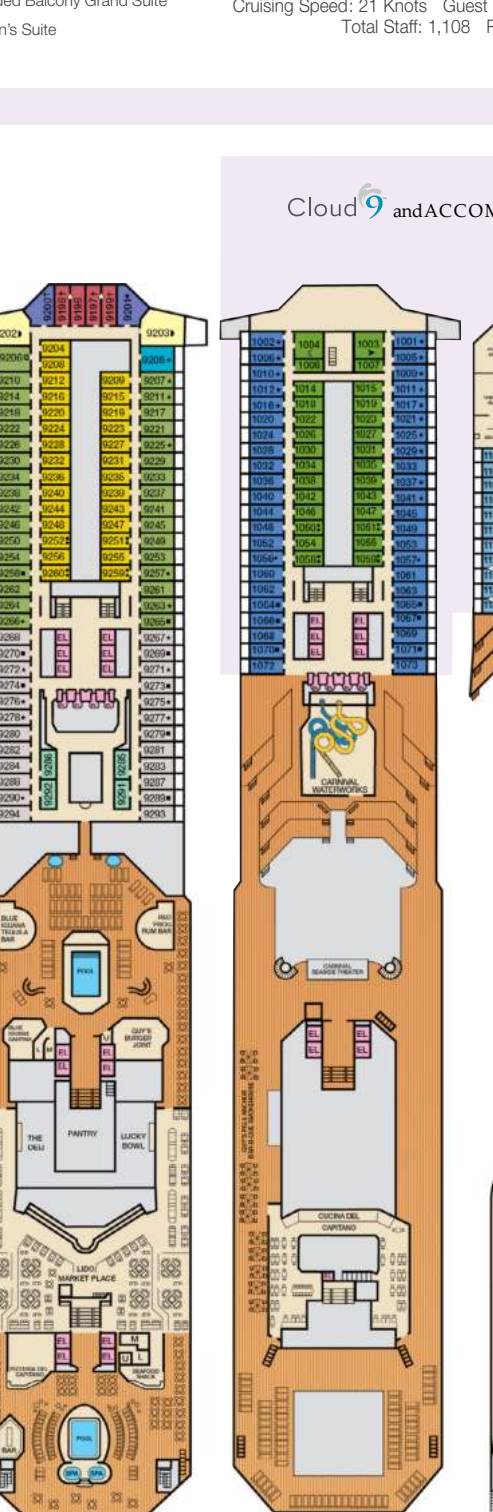

- = 2 Twin Beds (convert to King), Single Sofa Bed with Convertible Bunk
- ◆ Stateroom with 2 Porthole Windows
- ◁ Connecting staterooms (ideal for families and groups of friends)
- \* Twin beds do not convert to a King Bed.
- U Unisex Wheelchair Accessible Restroom

Gross Tonnage: 101,509 Length: 893 Feet Beam: 116 Feet  
 Cruising Speed: 21 Knots Guest Capacity: 2,984 (Double Occupancy)  
 Total Staff: 1,108 Registry: The Bahamas

Riviera • Deck 1

Main • Deck 2

Atlantic • Deck 4

Empress • Deck 7

Verandah • Deck 8

Aft Sun • Deck 12

Lobby • Deck 3

Promenade • Deck 5

Upper • Deck 6

Lido • Deck 9

Panorama • Deck 10

Aft Spa • Deck 11

Cloud 9 and ACCOMMODATIONS

Cloud 9 Spa Accommodations 4S Interior 8P 8S Balcony

Forward Spa • Deck 11

Sky • Deck 14

Forward Sun • Deck 12