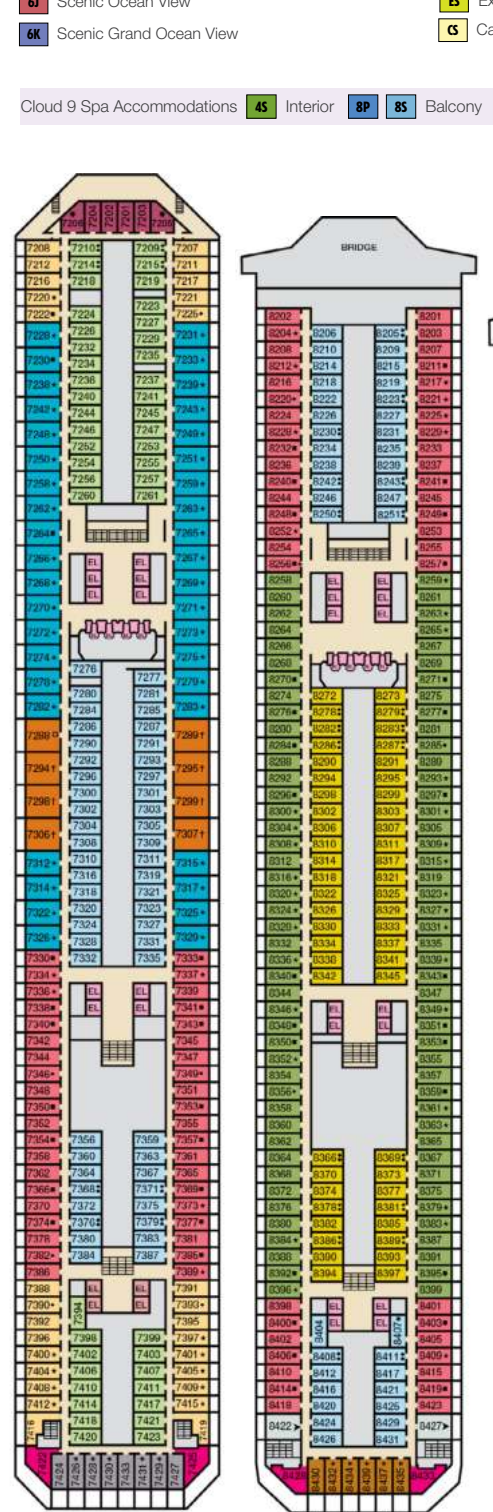

CATEGORIES

- 1A Interior Upper/Lower
- P1 Porthole
- 4A 4B 4C 4D 4E 4F 4G 4H Interior
- 4I Interior with Picture Window (walkway view)
- 6A 6B 6C 6D Ocean View
- 6I Scenic Ocean View
- 6K Scenic Grand Ocean View
- 8A 8B 8C 8D 8E Balcony
- 8M 8N Aft-View Extended Balcony
- 9B Premium Balcony
- 9C Premium Vista Balcony
- 0S Ocean Suite
- 0S Grand Suite
- ES Extended Balcony Grand Suite
- CS Captain's Suite

Gross Tonnage: 101,509 Length: 893 Feet Beam: 116 Feet  
 Cruising Speed: 21 Knots Guest Capacity: 2,984 (Double Occupancy)  
 Total Staff: 1,108 Registry: The Bahamas

Riviera • Deck 1

Main • Deck 2

Atlantic • Deck 4

Empress • Deck 7

Verandah • Deck 8

Aft Sun • Deck 12

Lobby • Deck 3

Promenade • Deck 5

Upper • Deck 6

Lido • Deck 9

Panorama • Deck 10

Aft Spa • Deck 11

Cloud 9 and ACCOMMODATIONS

Cloud 9 Spa Accommodations 4S Interior 8P 8S Balcony

Forward Spa • Deck 11

Sky • Deck 14

Forward Sun • Deck 12