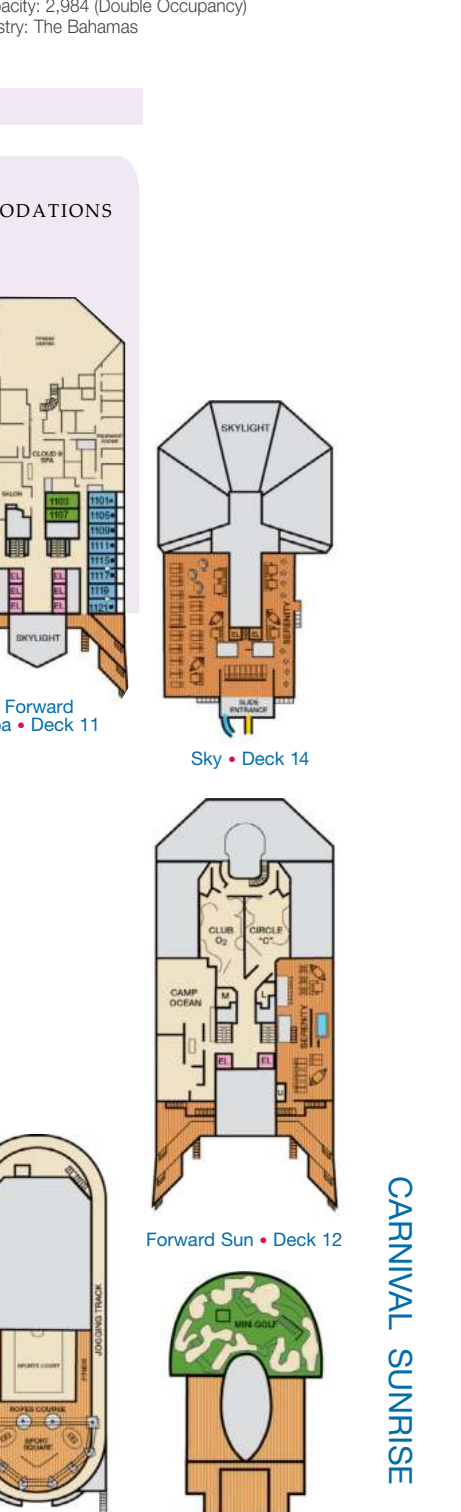

- = 2 Twin Beds (convert to King), Single Sofa Bed with Convertible Bunk
- ◆ Stateroom with 2 Porthole Windows
- ◁ Connecting staterooms (ideal for families and groups of friends)
- \* Twin beds do not convert to a King Bed.
- U Unisex Wheelchair Accessible Restroom

CATEGORIES

- 1A Interior Upper/Lower
- P1 Porthole
- 4A 4B 4C 4D 4E 4F 4G 4H Interior
- 4I Interior with Picture Window (walkway view)
- 6A 6B 6C 6D Ocean View
- 6I Scenic Ocean View
- 6K Scenic Grand Ocean View
- 8A 8B 8C 8D 8E Balcony
- 8M 8N Aft-View Extended Balcony
- 9B Premium Balcony
- 9C Premium Vista Balcony
- 0S Ocean Suite
- 0S Grand Suite
- ES Extended Balcony Grand Suite
- CS Captain's Suite

Gross Tonnage: 101,509 Length: 893 Feet Beam: 116 Feet  
 Cruising Speed: 21 Knots Guest Capacity: 2,984 (Double Occupancy)  
 Total Staff: 1,108 Registry: The Bahamas

Riviera • Deck 1

Main • Deck 2

Atlantic • Deck 4

Empress • Deck 7

Verandah • Deck 8

Aft Sun • Deck 12

Lobby • Deck 3

Promenade • Deck 5

Upper • Deck 6

Lido • Deck 9

Panorama • Deck 10