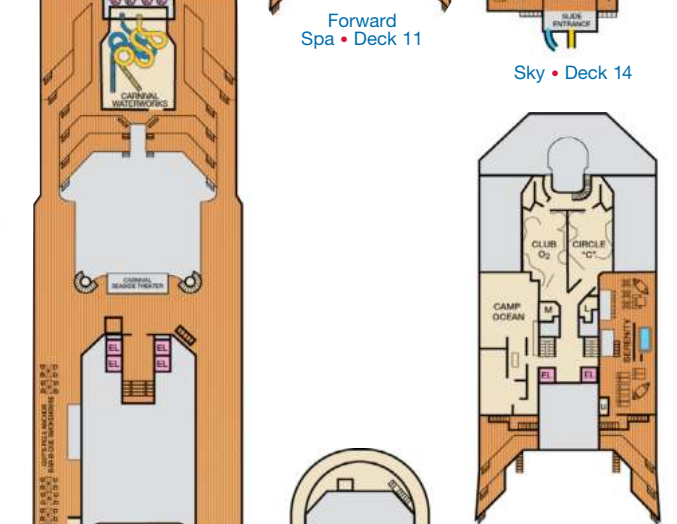

CATEGORIES

- 1A Interior Upper/Lower
- P1 Porthole
- 4A 4B 4C 4D 4E 4F 4G 4H Interior
- 4I Interior with Picture Window (walkway view)
- 6A 6B 6C 6D Ocean View
- 6I Scenic Ocean View
- 6K Scenic Grand Ocean View
- 8A 8B 8C 8D 8E Balcony
- 8M 8N Aft-View Extended Balcony
- 9B Premium Balcony
- 9C Premium Vista Balcony
- 0S Ocean Suite
- 0S Grand Suite
- ES Extended Balcony Grand Suite
- CS Captain's Suite

Gross Tonnage: 101,509 Length: 893 Feet Beam: 116 Feet  
 Cruising Speed: 21 Knots Guest Capacity: 2,984 (Double Occupancy)  
 Total Staff: 1,108 Registry: The Bahamas

Riviera • Deck 1

Main • Deck 2

Atlantic • Deck 4

Empress • Deck 7

Verandah • Deck 8

Aft Sun • Deck 12

Lobby • Deck 3

Promenade • Deck 5

Upper • Deck 6

Lido • Deck 9

Panorama • Deck 10

Aft Spa • Deck 11

Cloud 9 and ACCOMMODATIONS

Cloud 9 Spa Accommodations 4S Interior 8P 8S Balcony

Forward Spa • Deck 11

Sky • Deck 14

Forward Sun • Deck 12