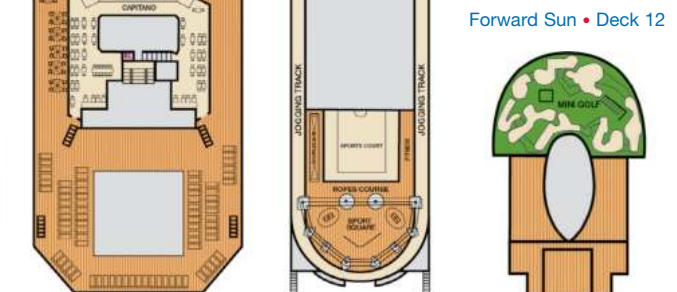

Gross Tonnage: 101,509 Length: 893 Feet Beam: 116 Feet  
 Cruising Speed: 21 Knots Guest Capacity: 2,984 (Double Occupancy)  
 Total Staff: 1,108 Registry: The Bahamas

Riviera • Deck 1

Main • Deck 2

Atlantic • Deck 4

Empress • Deck 7

Verandah • Deck 8

Aft Sun • Deck 12

Lobby • Deck 3

Promenade • Deck 5

Upper • Deck 6

Lido • Deck 9

Panorama • Deck 10

Aft Spa • Deck 11

Cloud 9 and ACCOMMODATIONS

Cloud 9 Spa Accommodations 4S Interior 8P 8S Balcony

Forward Spa • Deck 11

Sky • Deck 14

Forward Sun • Deck 12