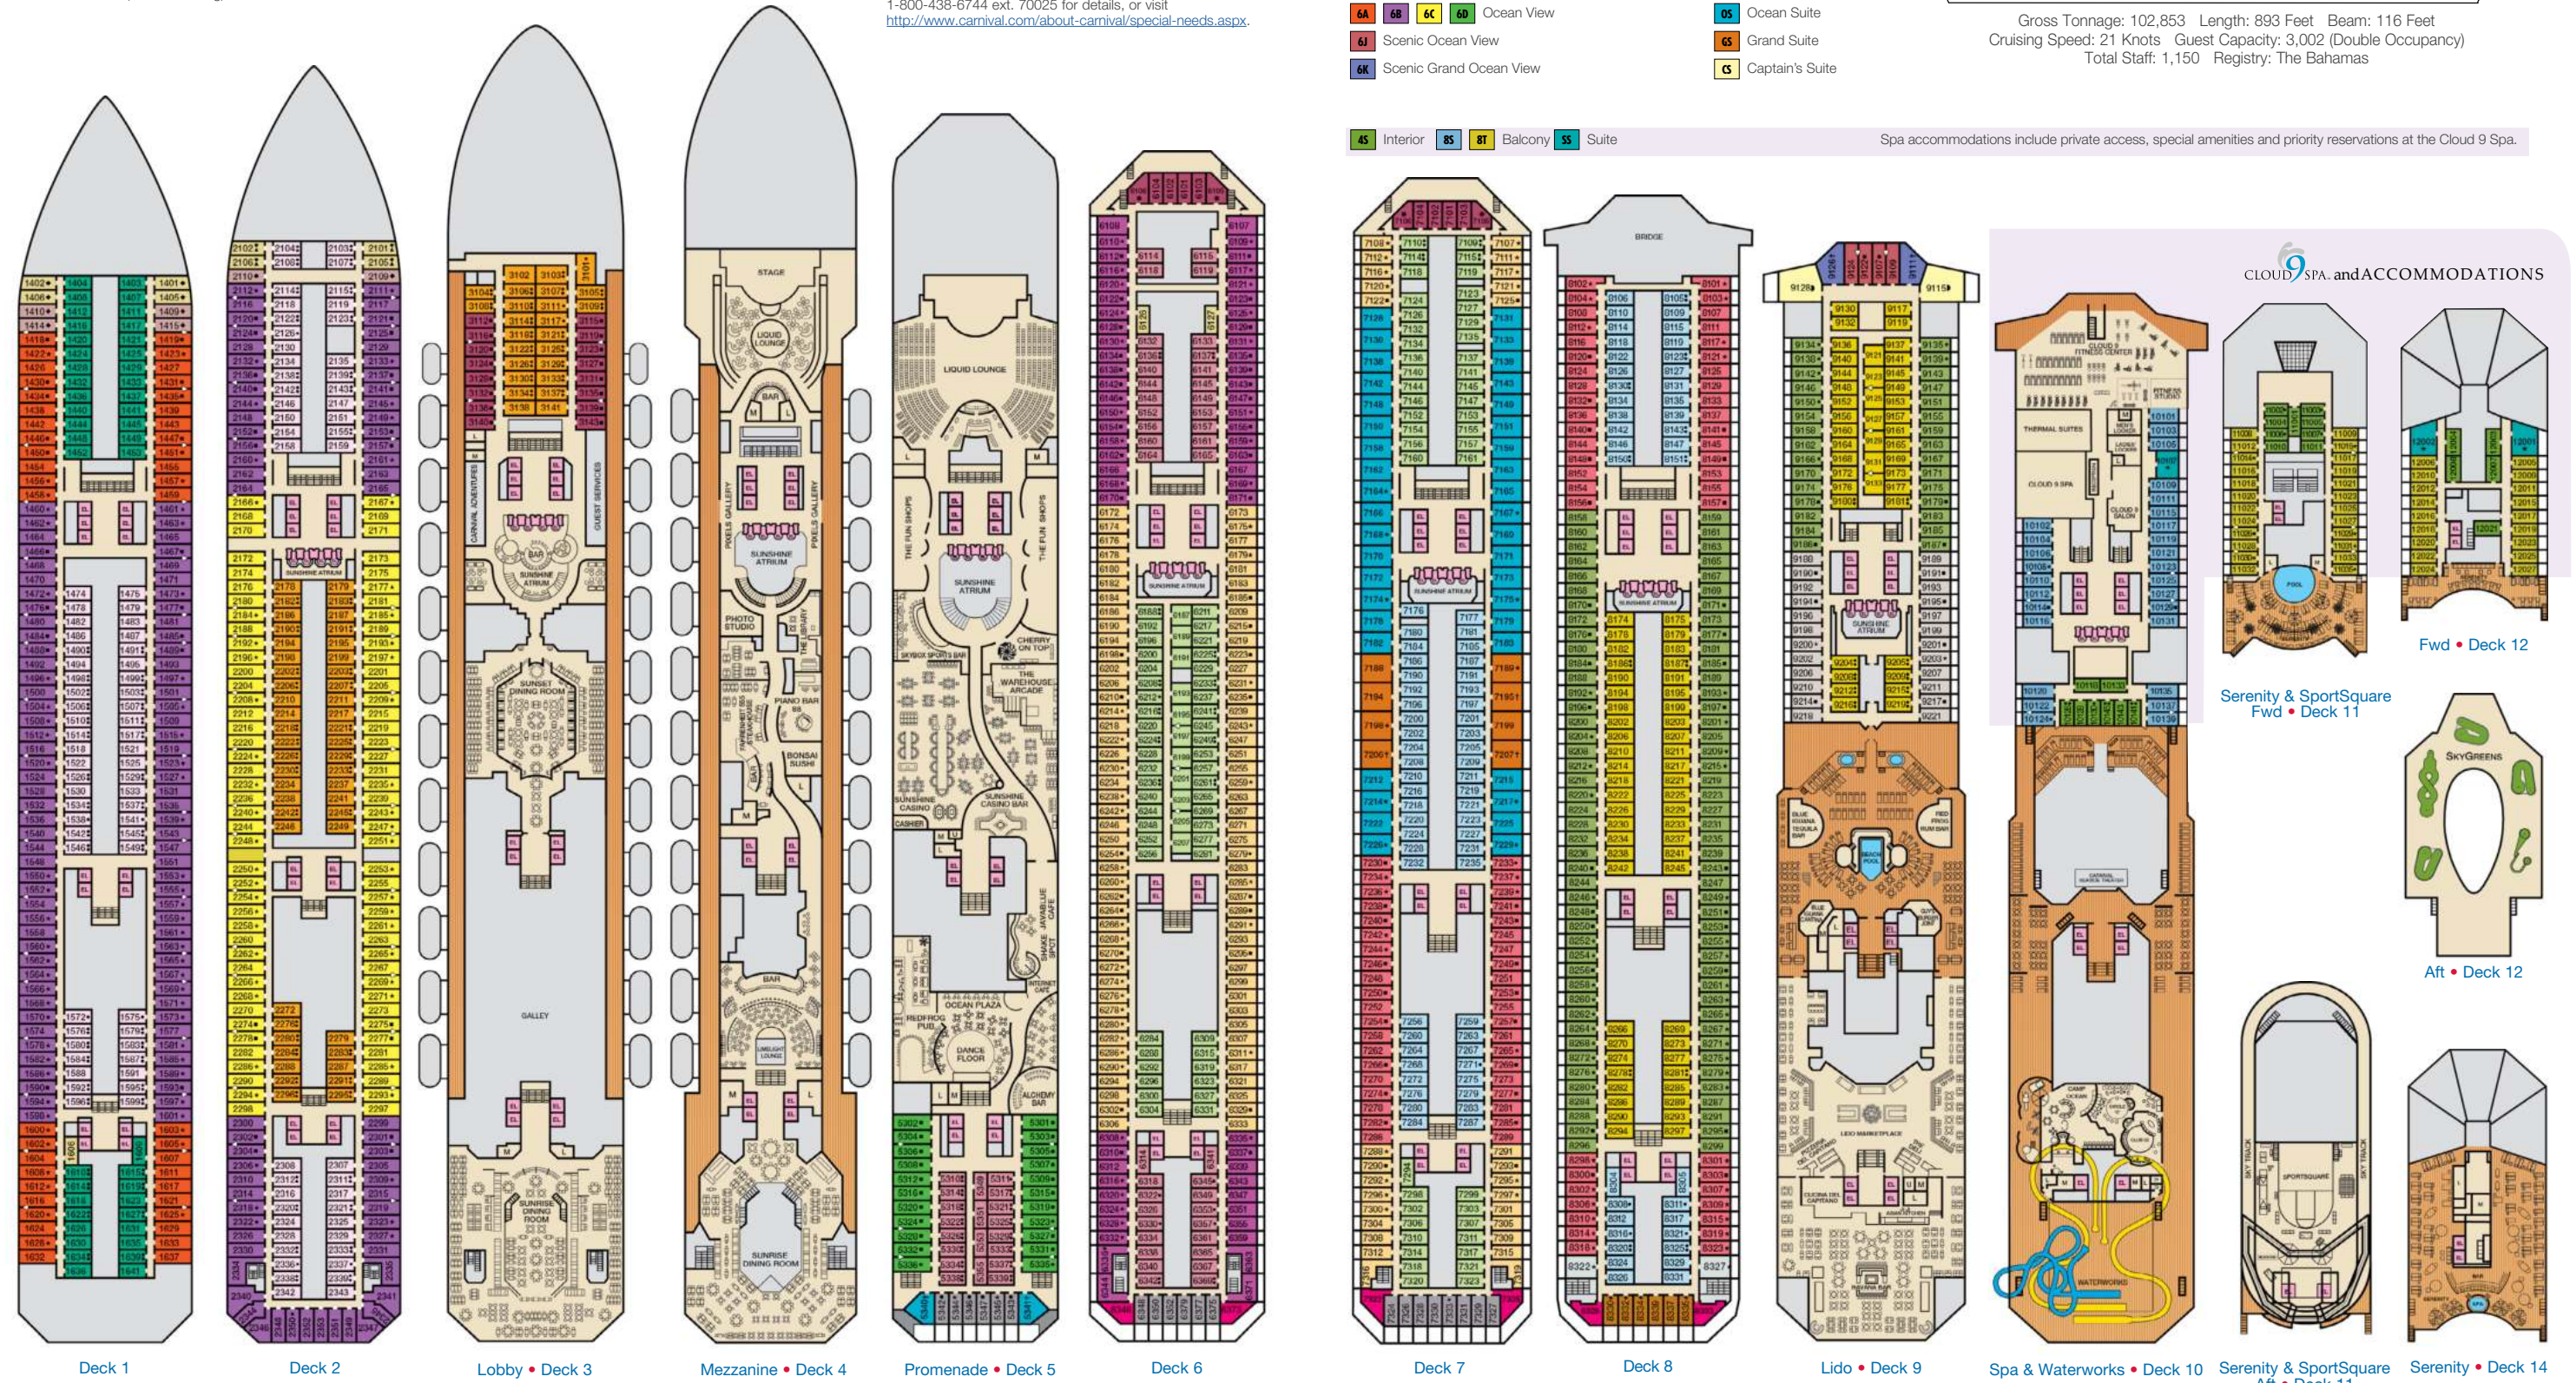

ACCOMMODATIONS SYMBOL LEGEND

- ▲ Twin Bed and Single Sofa Bed
- ★ 2 Twin Beds (convert to King) and Single Sofa Bed
- 2 Twin Beds (convert to King) and 1 Upper Pullman
- ◐ 2 Twin Beds (convert to King) and 2 Upper Pullmans
- 2 Twin Beds (convert to King), Single Sofa Bed and 1 Upper Pullman
- † 2 Twin Beds (convert to King) and Double Sofa Bed
- ▶ 2 Twin Beds (convert to King), Double Sofa Bed and 1 Lower Pullman
- ◆ Stateroom with 2 Porthole Windows
- ◁ Connecting staterooms (ideal for families and groups of friends)
- ✱ Twin Beds do not convert to a King Bed.
- U Unisex Wheelchair Accessible Restroom

- 4A 4B 4C 4D 4E 4F 4G 4S Interior Staterooms: Beds do not convert to King when both Upper Pullmans in use.
- Ⓢ All accommodations are non-smoking.

Accessible staterooms are available for guests with disabilities. Please contact Guest Access Services at 1-800-438-6744 ext. 70025 for details, or visit <http://www.carnival.com/about-carnival/special-needs.aspx>.

CATEGORIES

- 1A Interior Upper/Lower
- P1 Porthole
- 4A 4B 4C 4D 4E 4F 4G Interior
- 4J Interior with Picture Window (obstructed views)
- 6A 6B 6C 6D Ocean View
- 6J Scenic Ocean View
- 6K Scenic Grand Ocean View
- 8A 8B 8C 8D 8E Balcony
- 8M 8N Aft-View Extended Balcony
- 9B Premium Balcony
- 9C Premium Vista Balcony
- OS Ocean Suite
- GS Grand Suite
- CS Captain's Suite

Gross Tonnage: 102,853 Length: 893 Feet Beam: 116 Feet
 Cruising Speed: 21 Knots Guest Capacity: 3,002 (Double Occupancy)
 Total Staff: 1,150 Registry: The Bahamas

4S Interior 8S 8I Balcony SS Suite Spa accommodations include private access, special amenities and priority reservations at the Cloud 9 Spa.