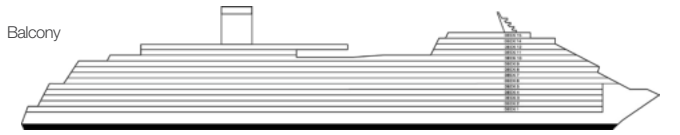

ACCOMMODATIONS SYMBOL LEGEND

- ★ 2 Twin Beds (convert to King) and Single Sofa Bed
- 2 Twin Beds (convert to King) and 1 Upper Pullman
- ◐ King Bed (does not convert to Twin Beds) and 1 Upper Pullman
- 2 Twin Beds (convert to King) and 2 Upper Pullmans
- 2 Twin Beds (convert to King), Single Sofa Bed and 1 Upper Pullman
- ▬ 2 Twin Beds (convert to King), Single Sofa Bed with Convertible Bunk

Gross Tonnage: 135,225 Length: 1,061 feet Beam: 122 feet
 Cruising Speed: 18 Knots Guest Capacity: 4,090 (Double Occupancy)
 Total Staff: 1,424 Registry: The Bahamas

Terrazza Accommodations 1A Interior 1E Cabana 1I Aft-View Extended Balcony 1L Premium Balcony 1M Premium Vista Balcony