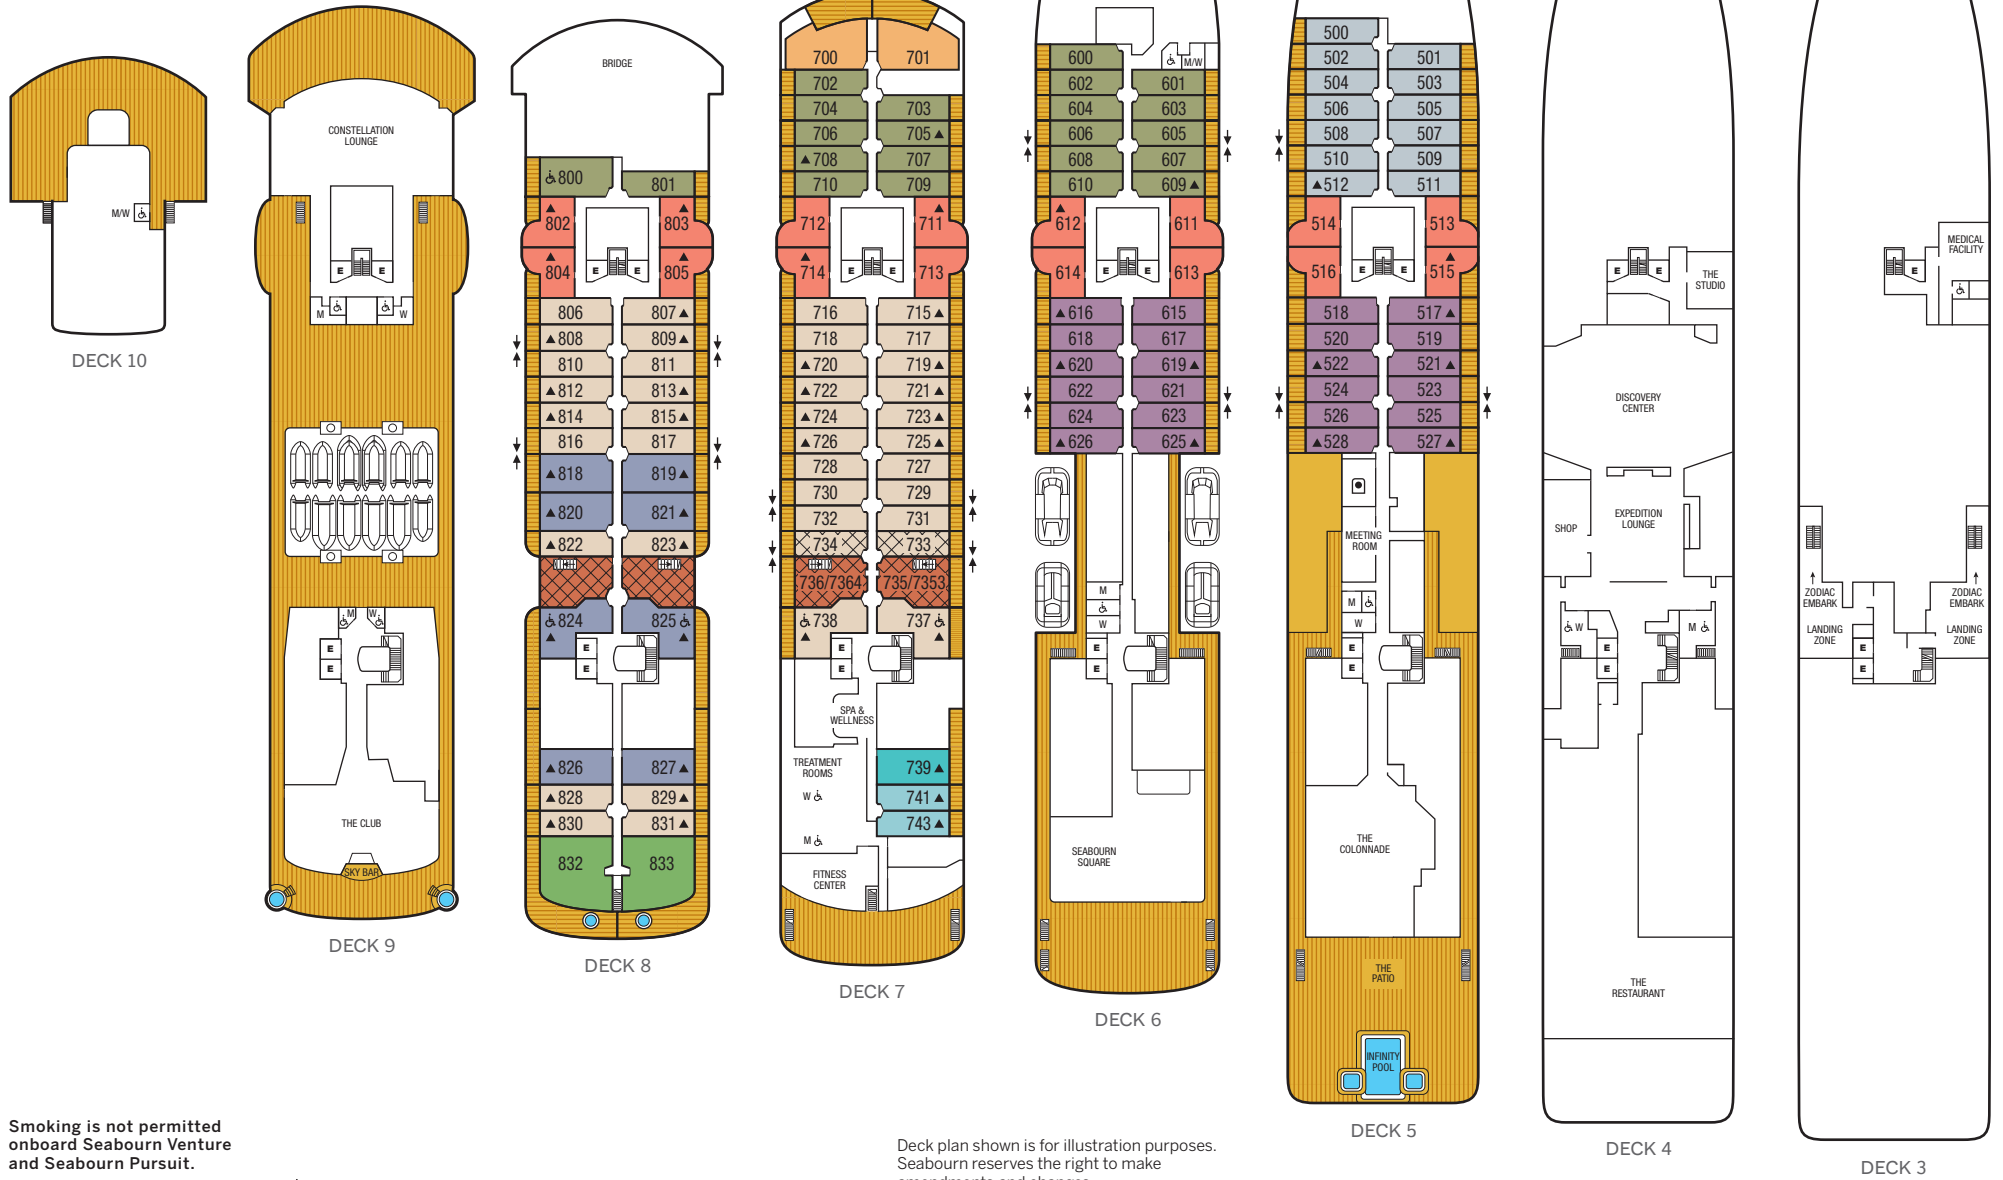

## DECK PLANS

**Smoking is not permitted onboard Seabourn Venture and Seabourn Pursuit.**

**Connecting Suites**  
 ↑ When combining the following suites, their suite numbers change as follows:  
 Suites 733 and 735 become Grand Wintergarden Suite 7353;  
 suites 734 and 736 become Grand Wintergarden Suite 7364.

**Wheelchair Accessible Suites**  
 ♿ Suites 737 and 825 are wheelchair accessible, roll-in shower only, wheelchair accessible doorways.  
 Suites 738, 800 and 824 are wheelchair accessible, transfer shower, wheelchair-accessible doorways.

- ▲ Third Guest Capacity Suite—sofa converts to the size of a twin bed to accommodate one guest
- E Elevator
- ☑ Self Service Launderette

Deck plan shown is for illustration purposes. Seabourn reserves the right to make amendments and changes.

### SUITE CATEGORIES

GR	WG	SS	OW	PS	PH
VP	VS	V4	V3	V2	V1