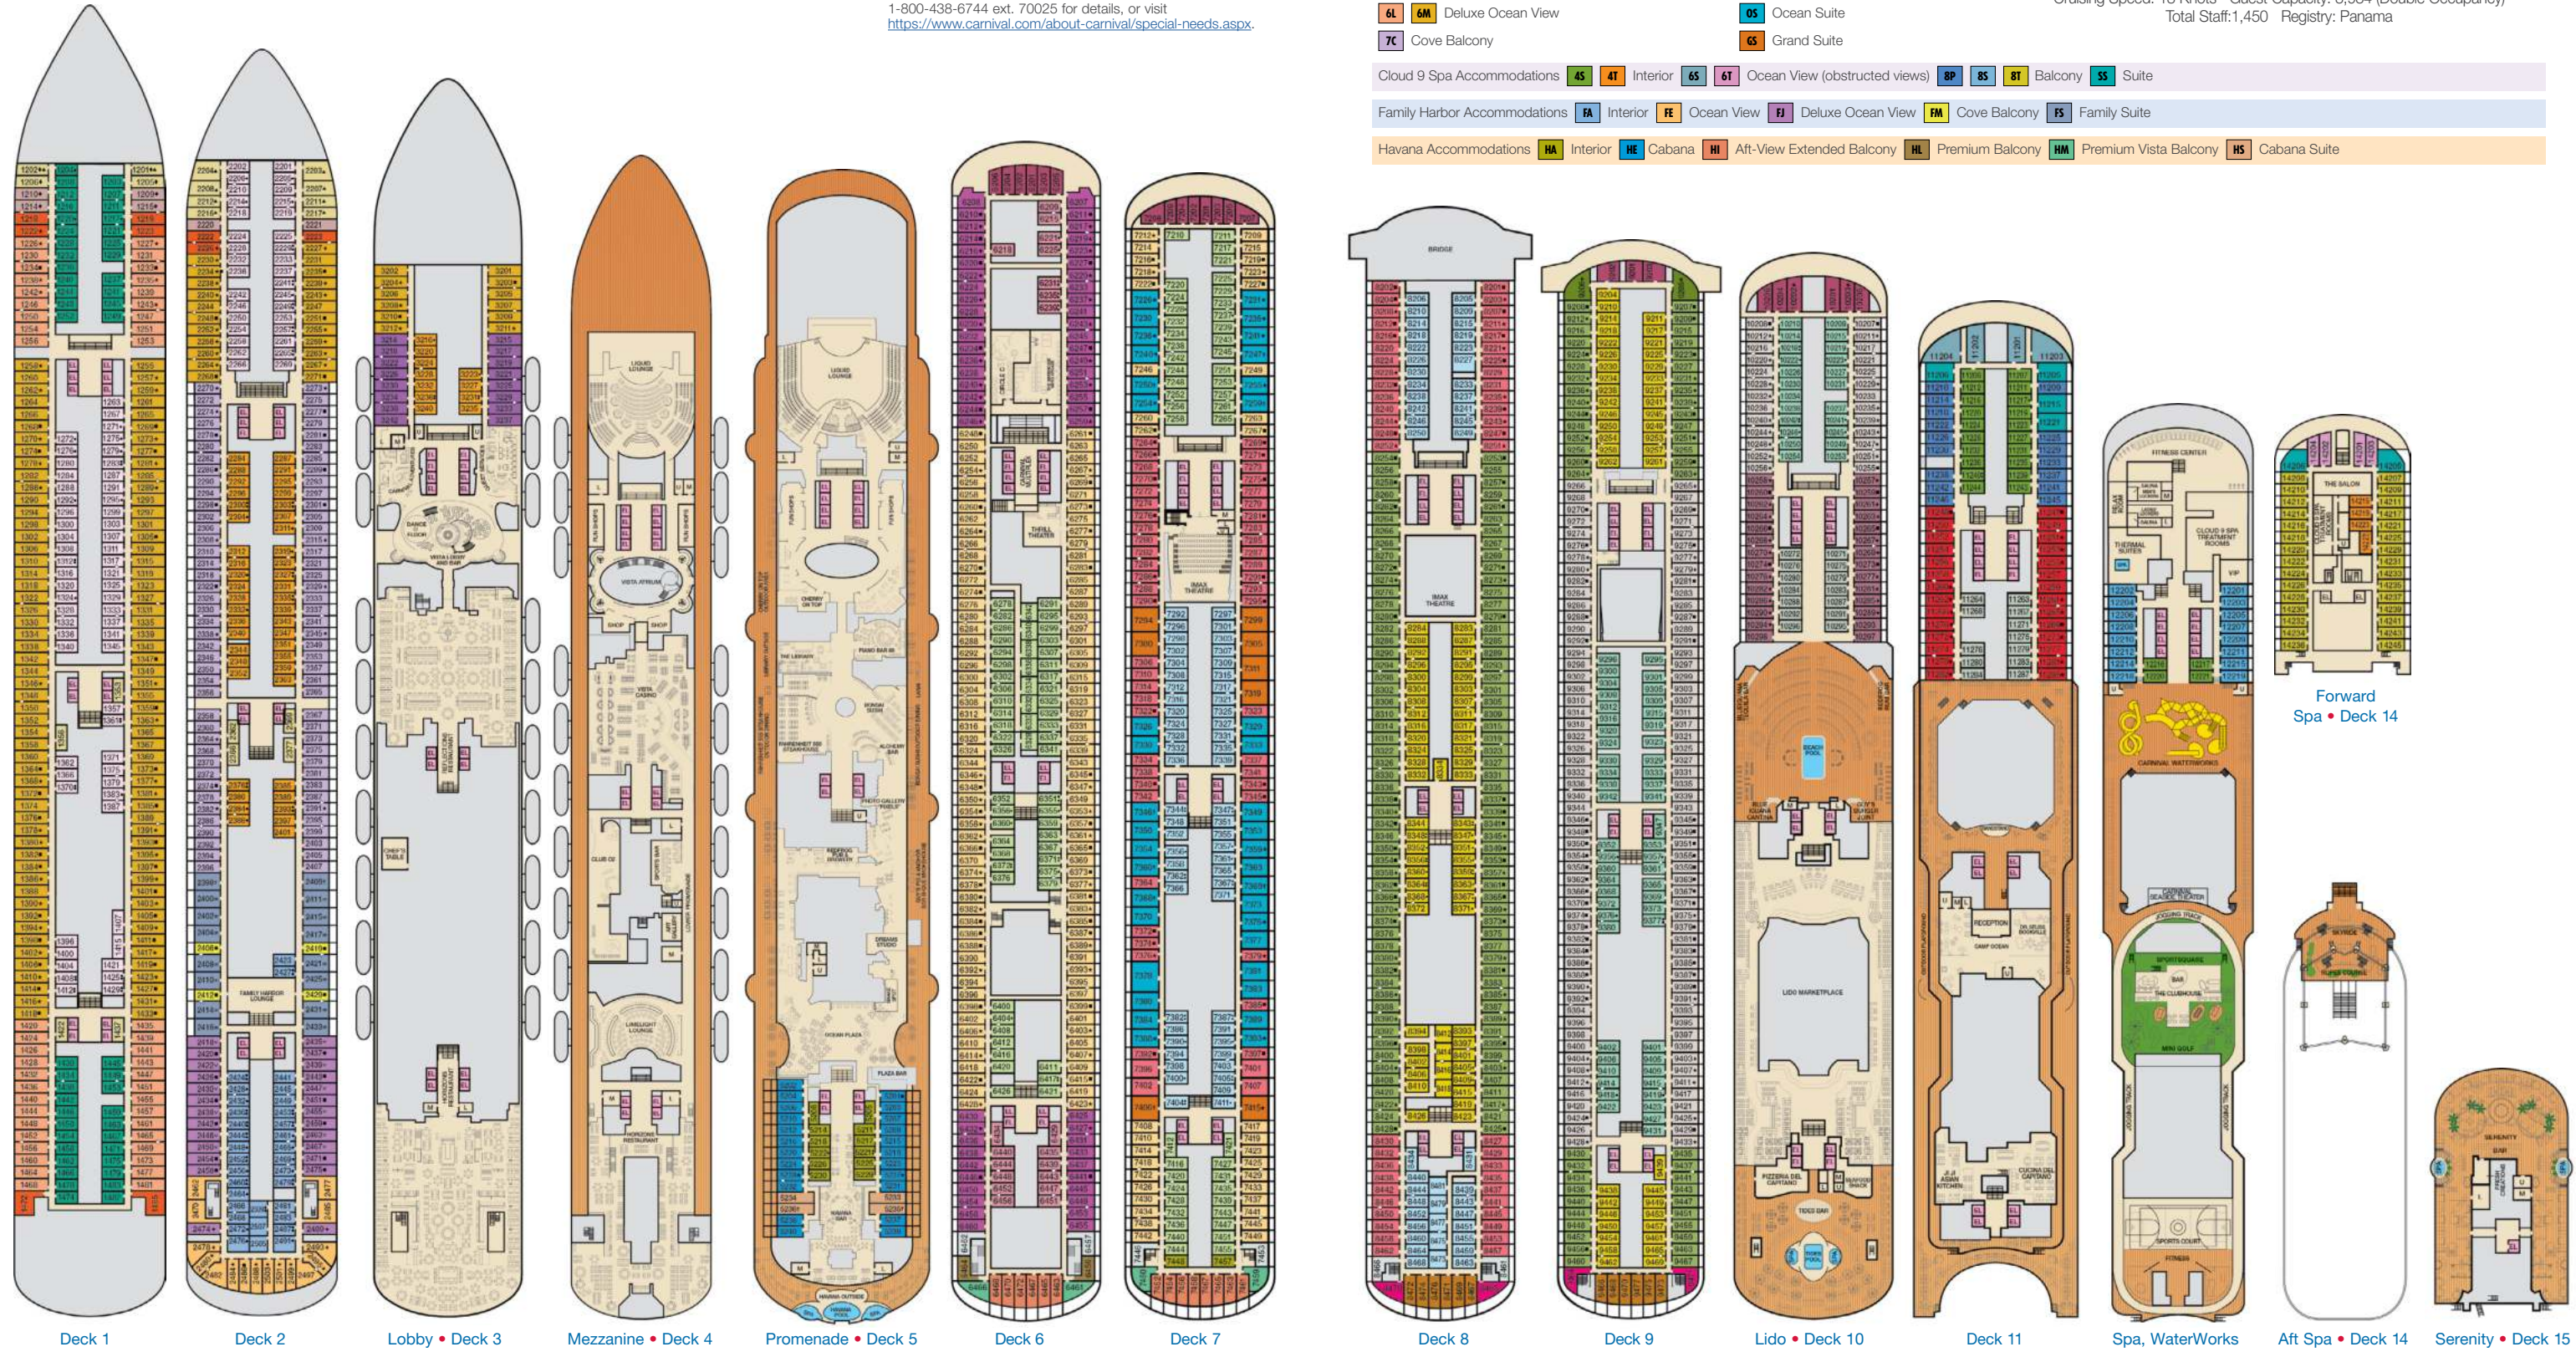

- * Twin Beds do not convert to a King Bed.
 - U Unisex Wheelchair Accessible Restroom
 - JS Junior Suites with obstructed views: 9205, 9206.
 - 6B Staterooms with obstructed views: 3222, 3226, 3230, 3234, 3238, 3242, 3219, 3221, 3225, 3229, 3233, 3237
 - Ⓜ All accommodations are non-smoking.
- Accessible staterooms are available for guests with disabilities. Please contact Guest Access Services at 1-800-438-6744 ext. 70025 for details, or visit <https://www.carnival.com/about-carnival/special-needs.aspx>.

CATEGORIES

1A Interior Upper/Lower	8A 8B 8C 8D 8E 8F 8G Balcony
P1 Porthole	9B Premium Balcony
4A 4B 4C 4D 4E 4F 4G 4H 4I Interior	8M Aft-View Extended Balcony
4J Interior with Picture Window (obstructed views)	9C Premium Vista Balcony
6A 6B Ocean View	JS Junior Suite
6L 6M Deluxe Ocean View	OS Ocean Suite
7C Cove Balcony	GS Grand Suite

Cloud 9 Spa Accommodations	4S 4T Interior	6S 6T Ocean View (obstructed views)	8P 8S 8T Balcony	SS Suite		
Family Harbor Accommodations	FA Interior	FE Ocean View	FJ Deluxe Ocean View	FM Cove Balcony	FS Family Suite	
Havana Accommodations	HA Interior	HE Cabana	HI Aft-View Extended Balcony	HL Premium Balcony	HM Premium Vista Balcony	HS Cabana Suite

Gross Tonnage: 133,500 Length: 1,055 feet Beam: 122 feet
 Cruising Speed: 18 Knots Guest Capacity: 3,934 (Double Occupancy)
 Total Staff: 1,450 Registry: Panama

Deck 1 Deck 2 Lobby • Deck 3 Mezzanine • Deck 4 Promenade • Deck 5 Deck 6 Deck 7 Deck 8 Deck 9 Deck 10 Lido • Deck 10 Deck 11 Spa, WaterWorks & Sports • Deck 12 Aft Spa • Deck 14 Serenity • Deck 15